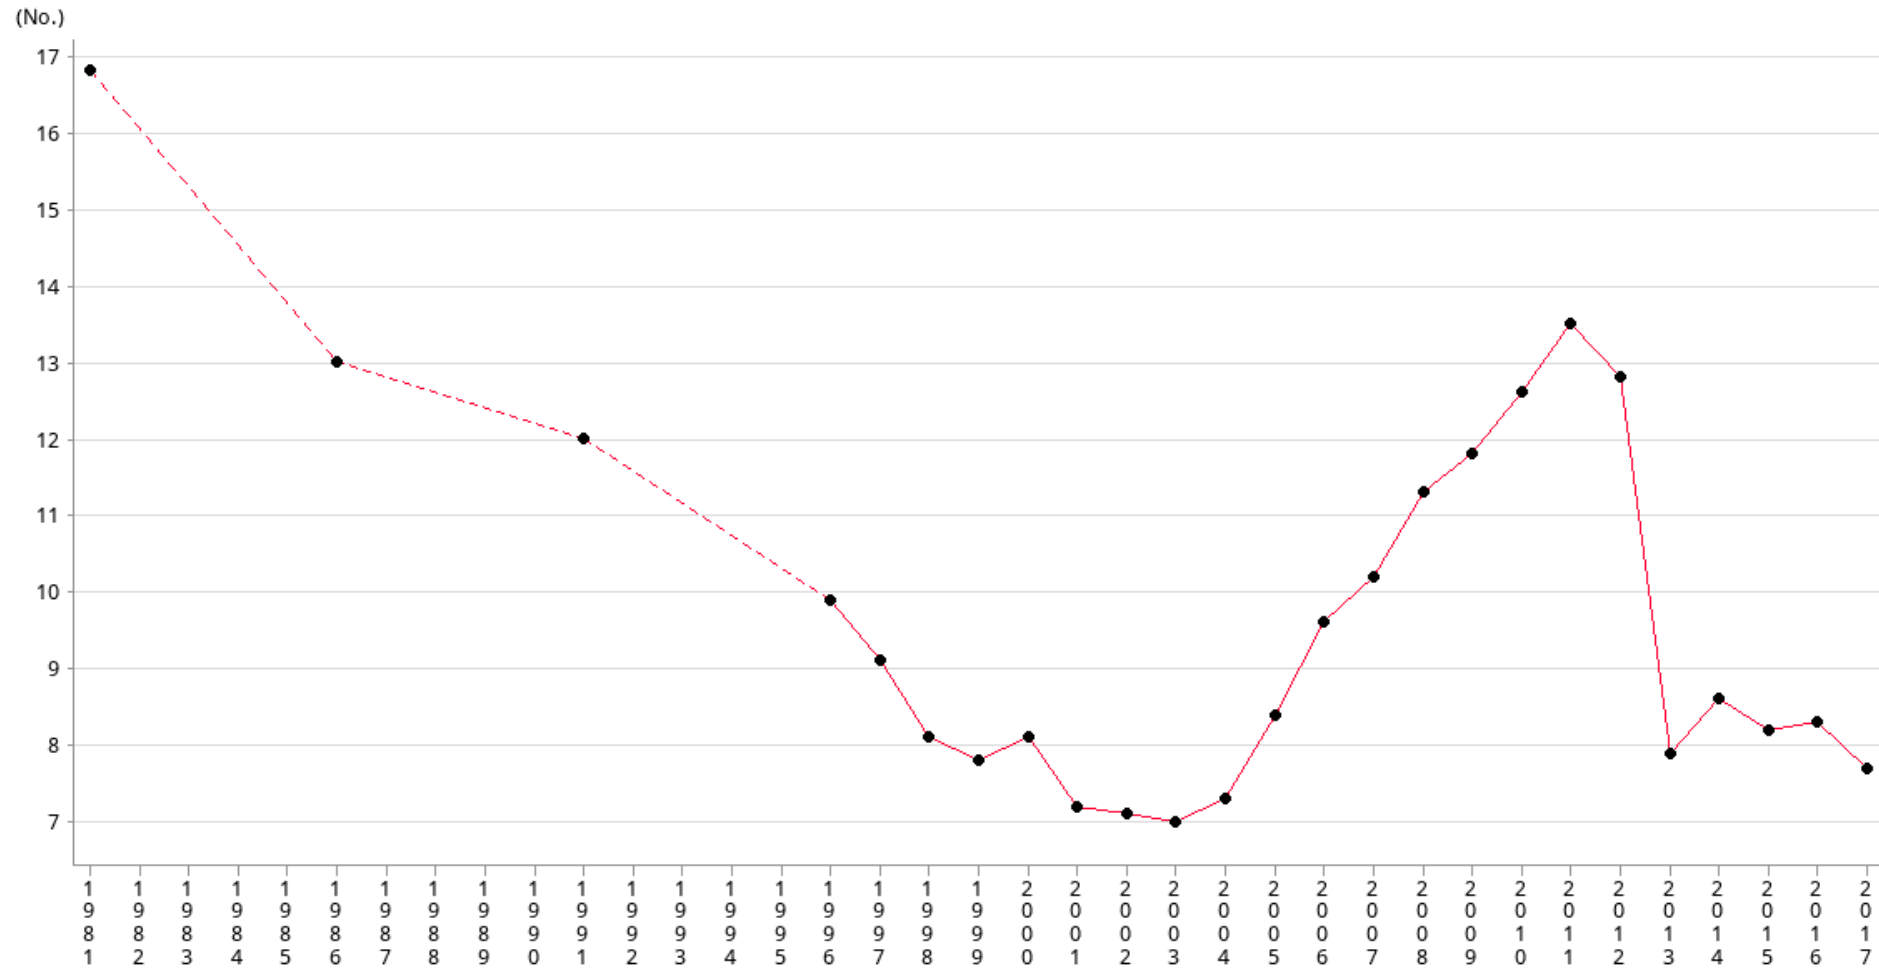

Social Indicators of Hong Kong  
Crude birth rate per 1,000 population

Social Indicators of Hong Kong  
Crude birth rate per 1,000 population

---

Year	1981	1986	1991	1996	1997	1998	1999	2000	2001	2002	2003	2004	2005	2006
No.	16.80	13	12	9.90	9.10	8.10	7.80	8.10	7.20	7.10	7	7.30	8.40	9.60

Year	2007	2008	2009	2010	2011	2012	2013	2014	2015	2016	2017
No.	10.20	11.30	11.80	12.60	13.50	12.80	7.90	8.60	8.20	8.30	7.70

### Operational Definitions

The number of known live births per 1,000 population