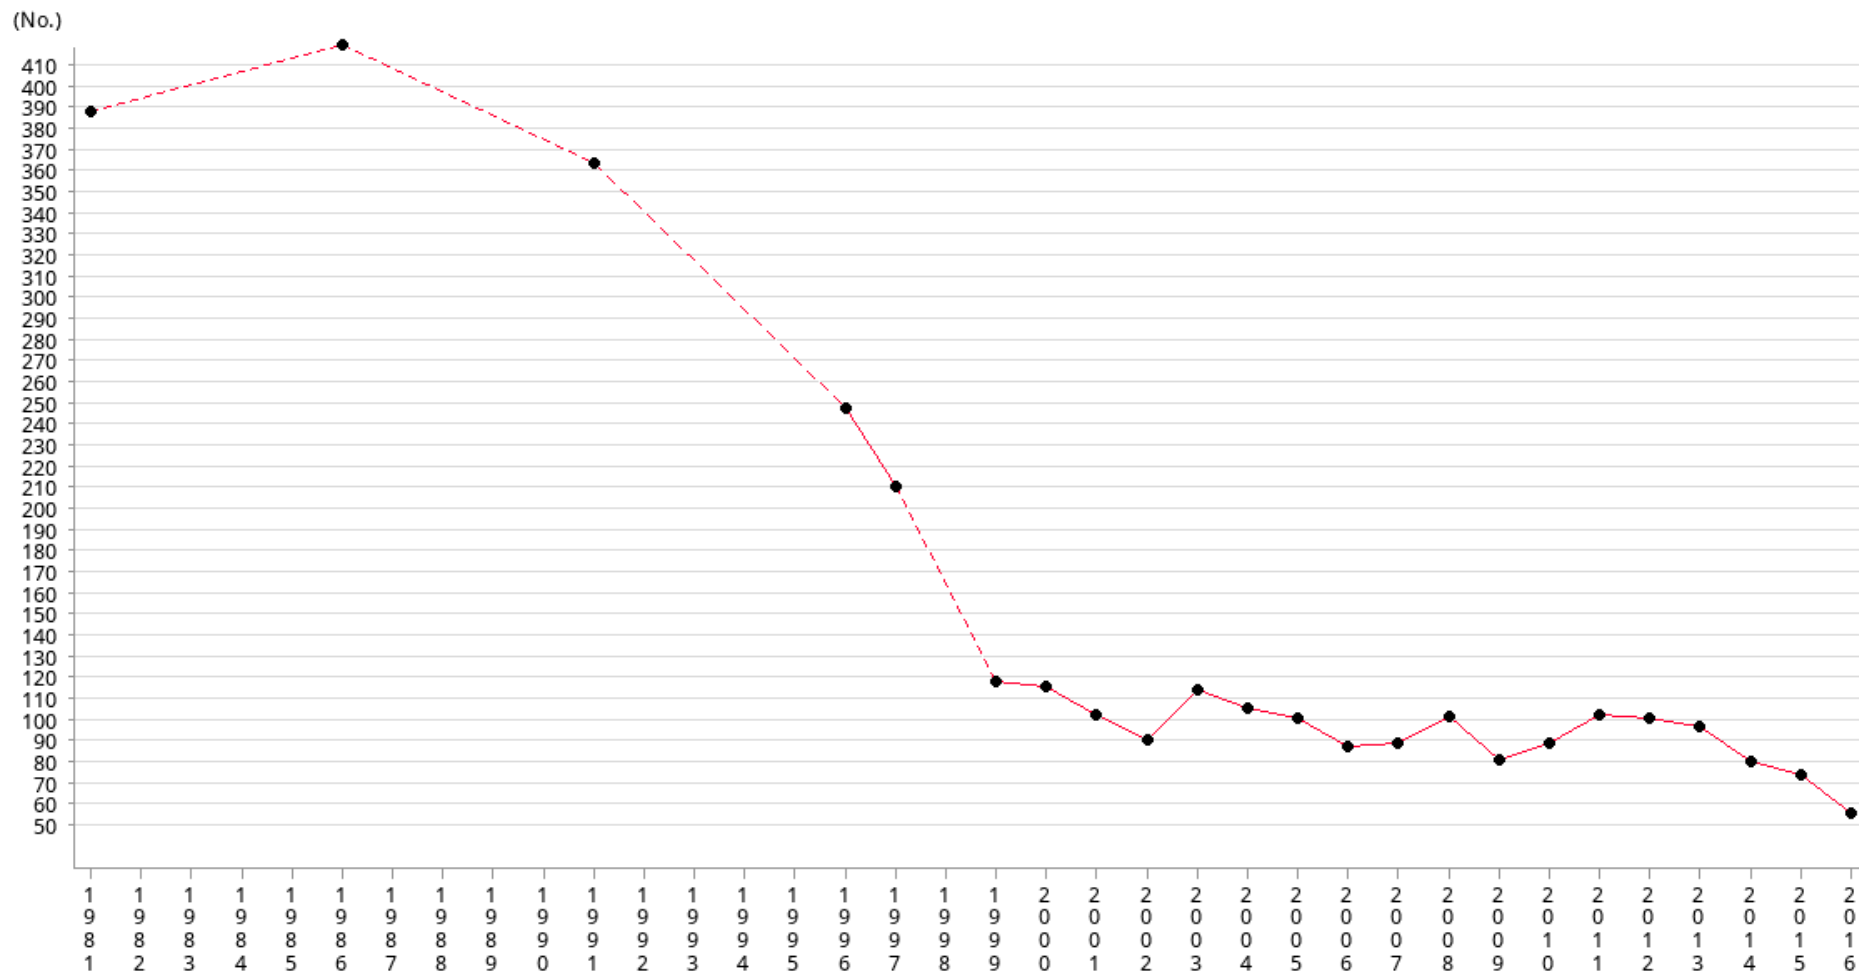

Social Indicators of Hong Kong  
 Number of adoption order granted for Wards of Director of Social Welfare

Year	1981	1986	1991	1996	1997	1999	2000	2001	2002	2003	2004	2005	2006	2007	2008
No.	379	410	355	242	206	116	114	101	89	112	104	99	86	88	100

Year	2009	2010	2011	2012	2013	2014	2015	2016
No.	80	88	101	99	95	79	73	55