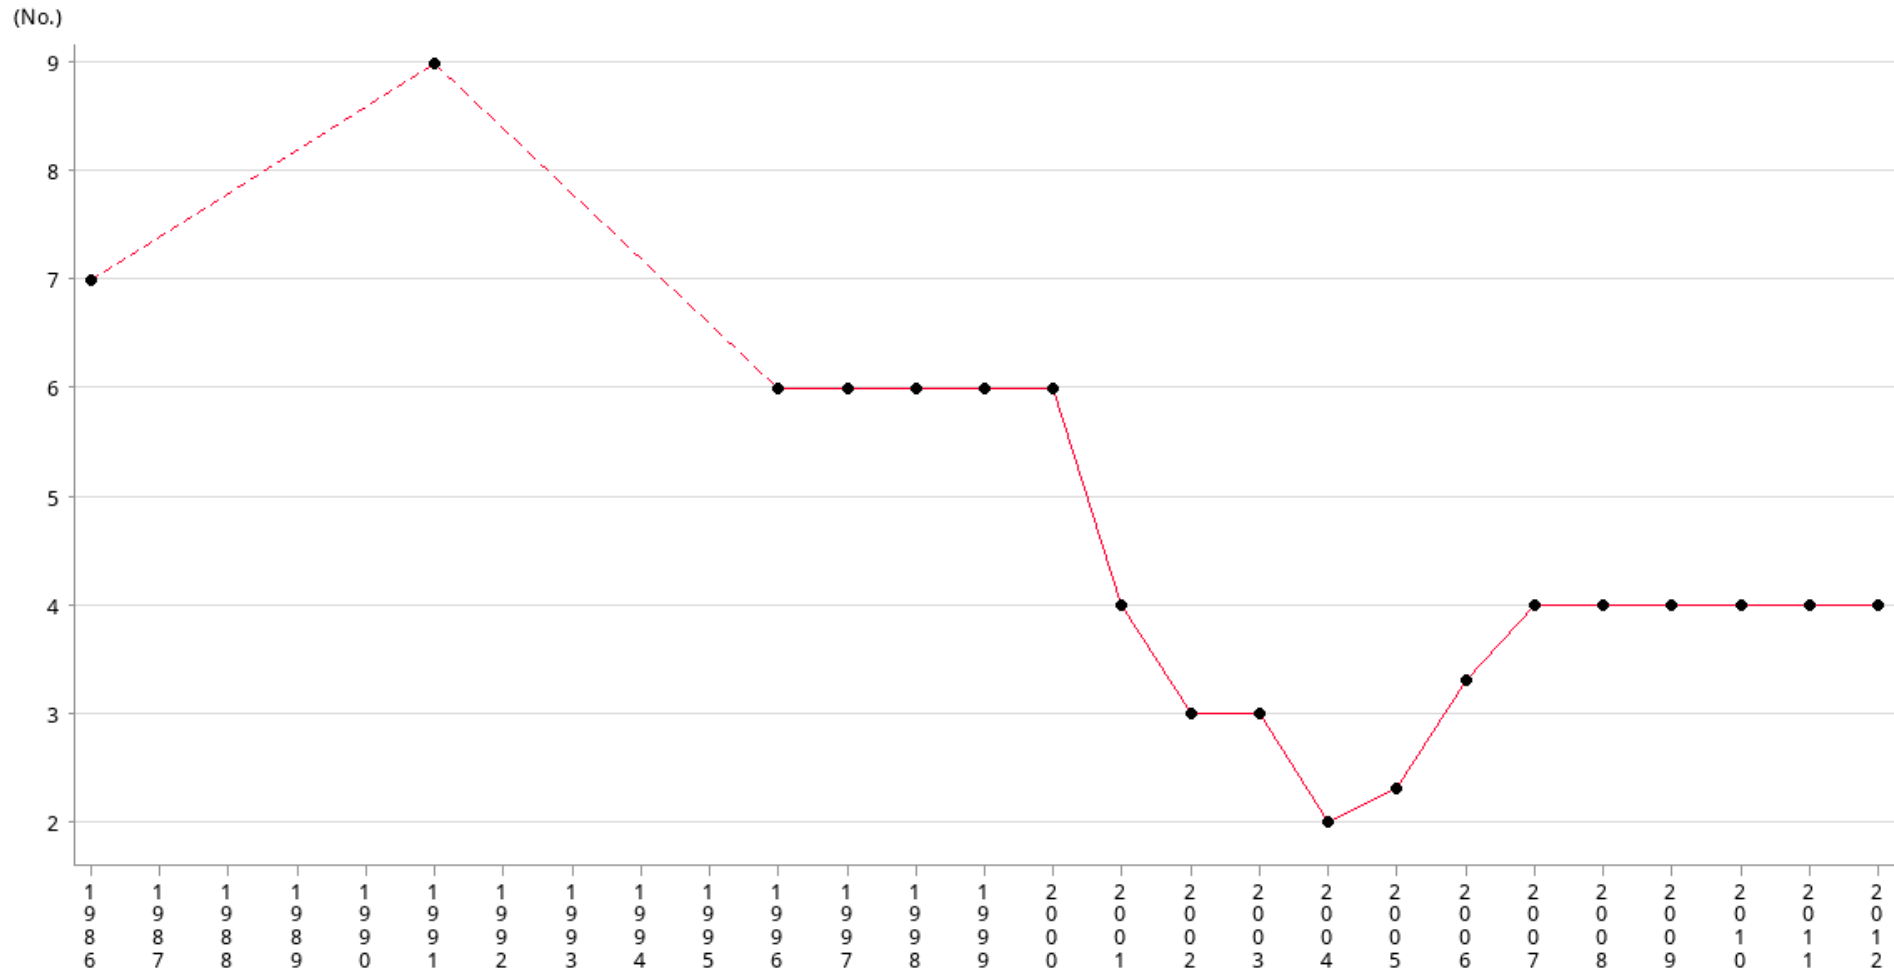

Social Indicators of Hong Kong
Median months of imprisonment

| Year | 1986 | 1991 | 1996 | 1997 | 1998 | 1999 | 2000 | 2001 | 2002 | 2003 | 2004 | 2005 | 2006 | 2007 | 2008 |
|------|------|------|------|------|------|------|------|------|------|------|------|------|------|------|------|
| No. | 7 | 9 | 6 | 6 | 6 | 6 | 6 | 4 | 3 | 3 | 2 | 2.30 | 3.30 | 4 | 4 |

| Year | 2009 | 2010 | 2011 | 2012 |
|------|------|------|------|------|
| No. | 4 | 4 | 4 | 4 |

Operational Definitions

Median length of sentence of prisoners admitted (number of months). Prisoners admitted to not include remands, inmates admitted to Drug Addiction Treatment Centre, Training Centre, Detention Centre, and detainees awaiting repatriation.

Footnote

All figures are collected from Correctional Services Department since 1986.