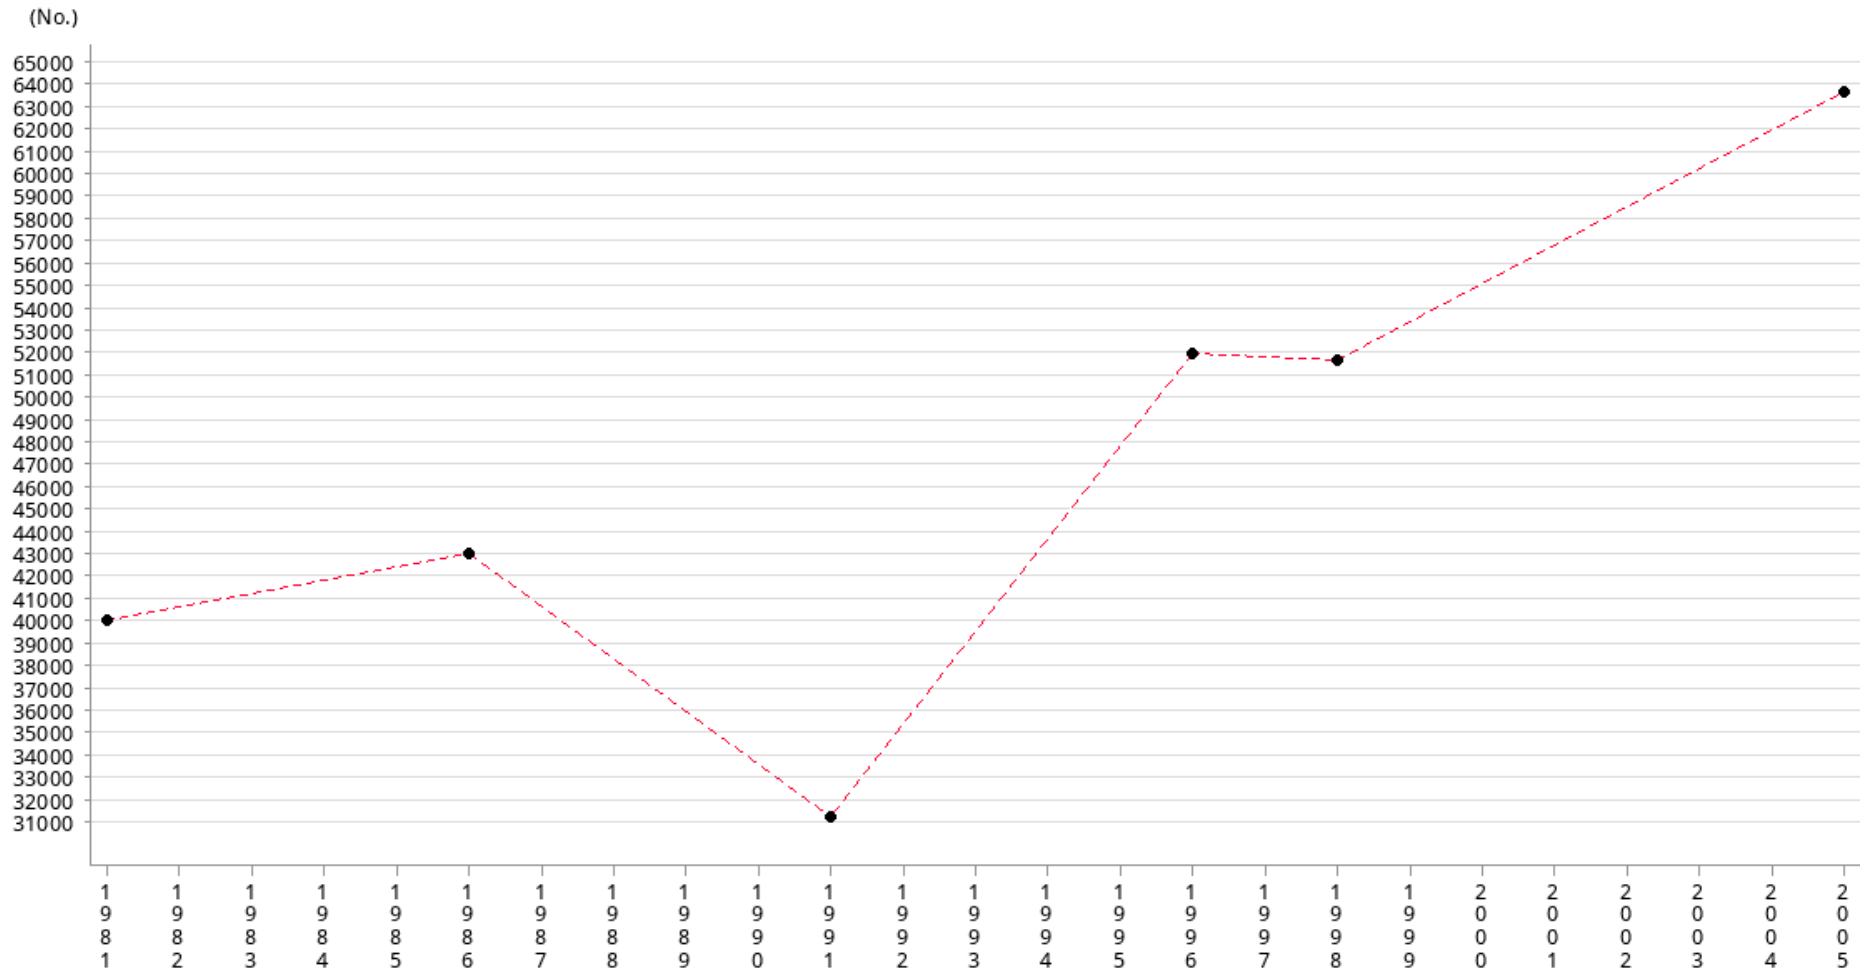

Social Indicators of Hong Kong

Number of reported victims of violent crimes

Year	1981	1986	1991	1996	1998	2005
No.	40300	43400	31200	52600	52300	64700

Operational Definitions

The number of victimizations of violent crimes reported in the Crime Victimization Survey. In the survey, violent crimes include rape and indecent assault on female, assault, robbery, blackmail and criminal intimidation. Victimization is defined in the Survey as the action that makes a person aged 12 and over or a household victimized. Figures used here refer only to personal crime. Although the Survey is conducted quite often, the interval between two surveys is not fixed. From 1982 onwards, five surveys have been conducted – 1982, 1987, 1990, 1995 and 1999.

Footnote

All figures are collected from Census and Statistics Department since 1981.