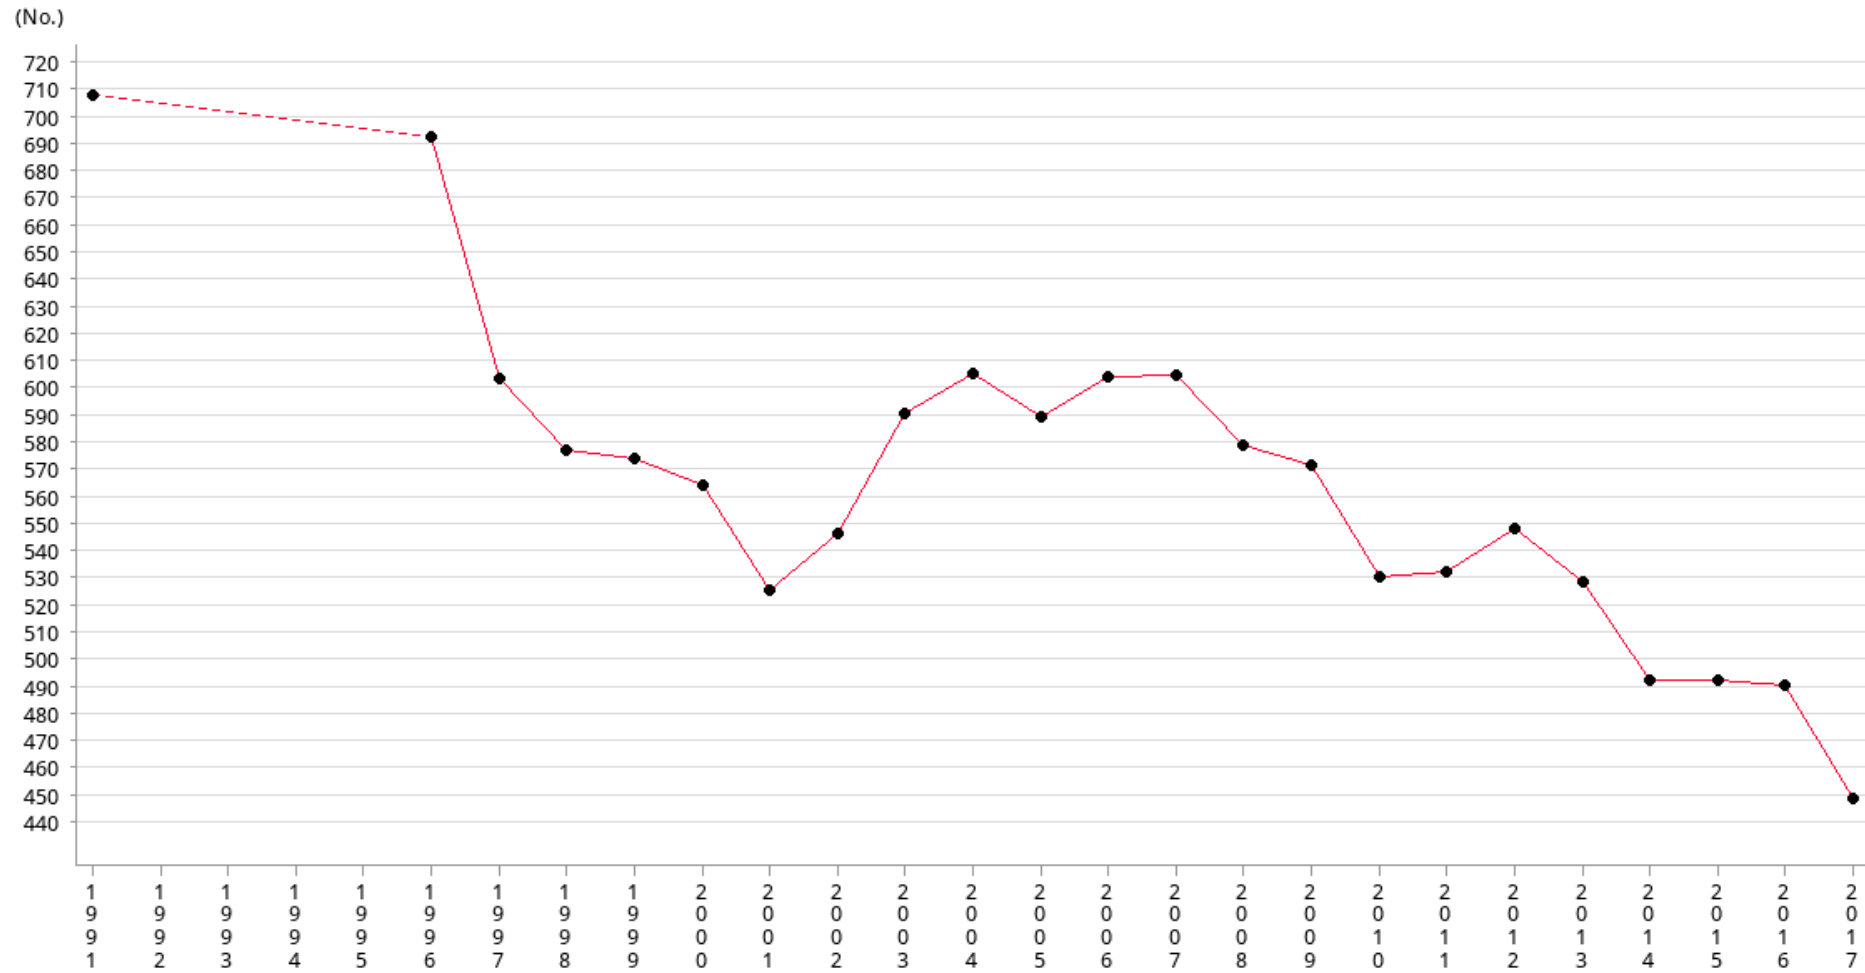

Social Indicators of Hong Kong
 Number adult defendants convicted per 100,000 population

Year	1991	1996	1997	1998	1999	2000	2001	2002	2003	2004	2005	2006	2007
No.	712.30	696.90	606.50	579.30	576.40	566.40	526.80	548.20	592.90	608.30	592	607.10	607.30
Year	2008	2009	2010	2011	2012	2013	2014	2015	2016	2017			
No.	581	574	532	534	550	530	493	493	491	449			

Operational Definitions

The adult (aged 21 and over) defendants convicted per 100,000 population, based on mid-year estimate of population.

Footnote

All figures are collected from Census and Statistics Department.