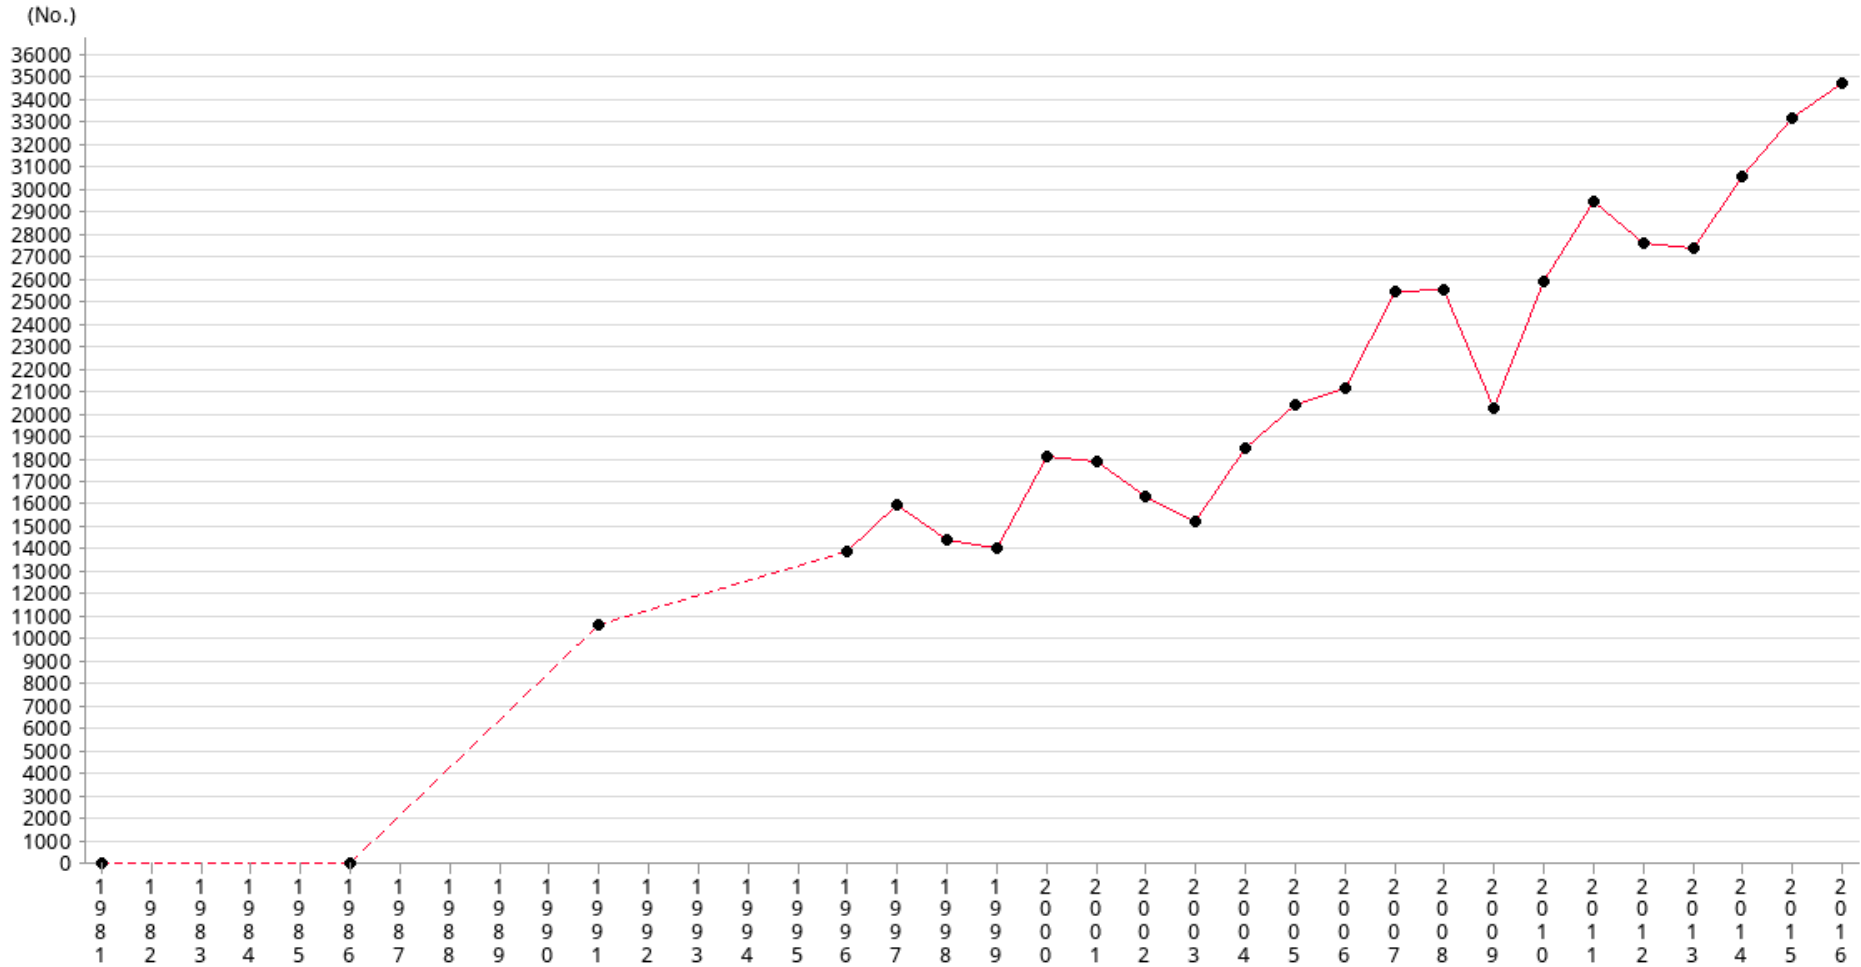

Social Indicators of Hong Kong
 Number of expatriate population in Hong Kong

Year	1981	1986	1991	1996	1997	1998	1999	2000	2001	2002	2003	2004	2005
No.	0	0	10984	14384	16561	14920	14521	18740	18520	16929	15774	19155	21119
Year	2006	2007	2008	2009	2010	2011	2012	2013	2014	2015	2016		
No.	21958	26384	26466	20988	26881	30557	28625	28380	31676	34403	35997		

Footnote

All figures are collected from Immigration Department since 1991.