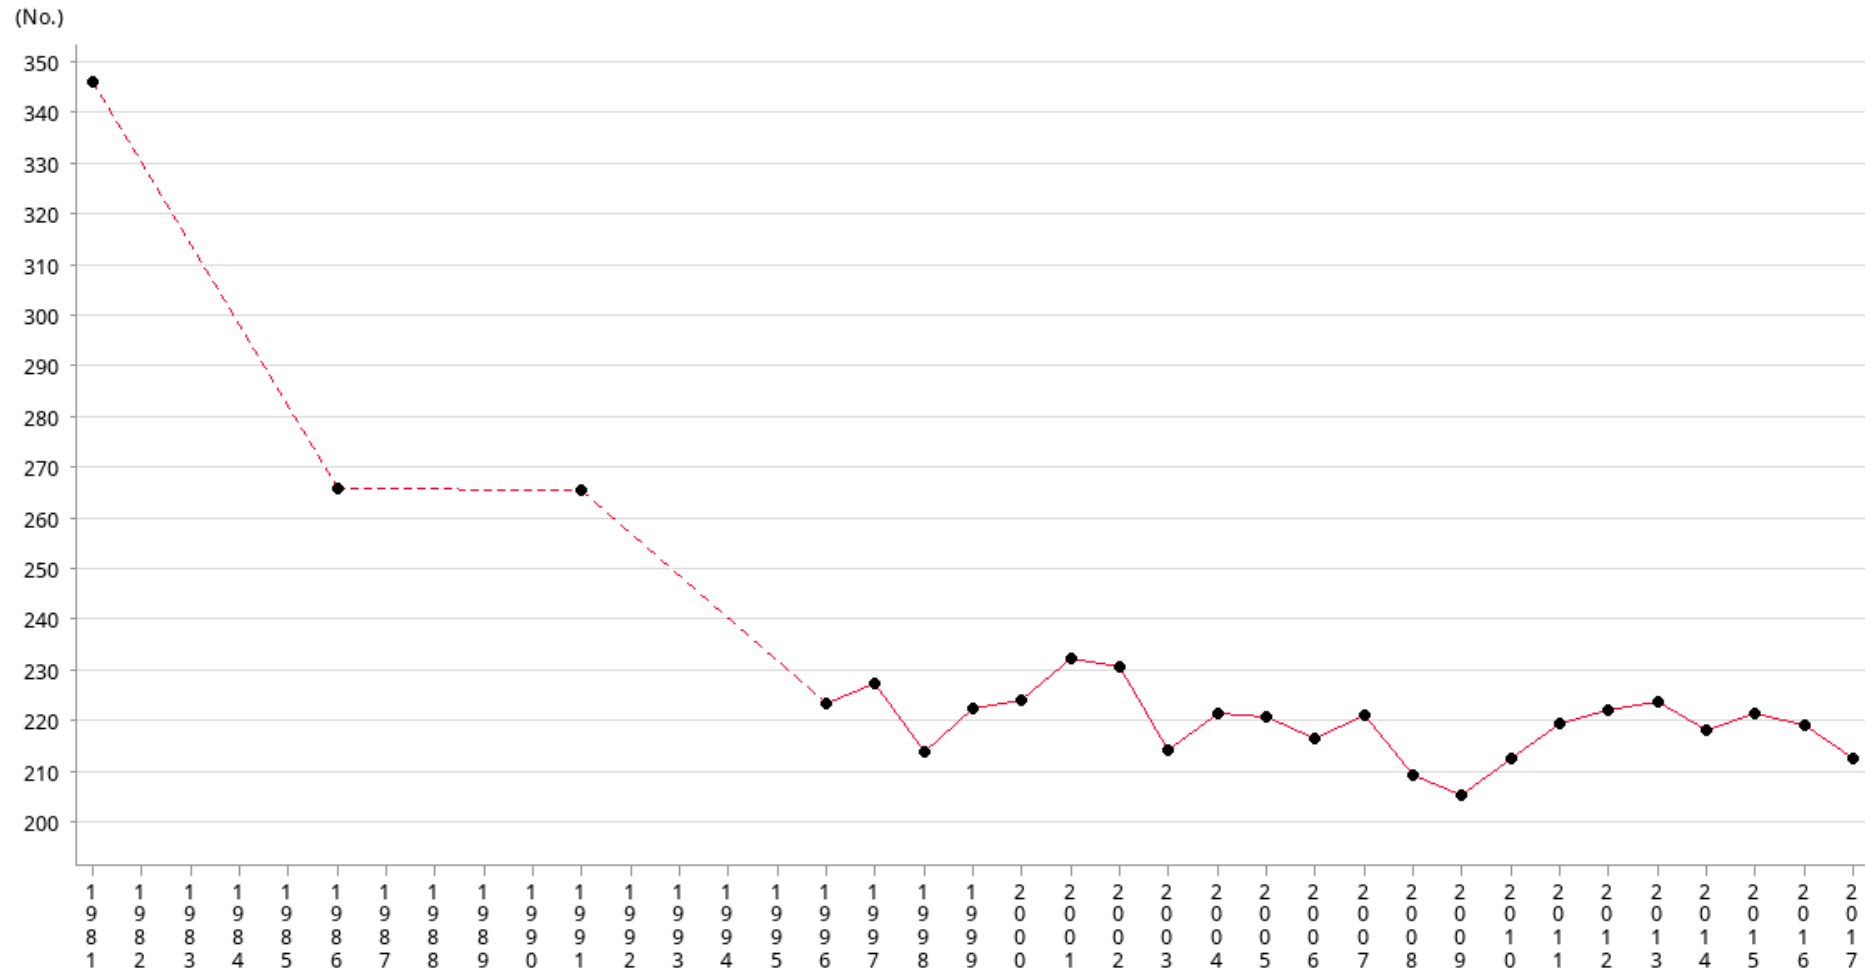

Social Indicators of Hong Kong  
 Number traffic accidents per 100,000 population

Year	1981	1986	1991	1996	1997	1998	1999	2000	2001	2002	2003	2004	2005
No.	347.92	266.72	266.46	223.71	227.70	214.16	222.72	224.29	232.80	230.96	214.48	221.51	221.07
Year	2006	2007	2008	2009	2010	2011	2012	2013	2014	2015	2016	2017	
No.	216.55	221.43	209.49	205.31	212.74	219.77	222.29	224.12	218.41	221.77	219.43	212.74	

### Operational Definitions

The number of traffic accidents per 100,000 population, based on mid-year estimate of population.

### Footnote

Figures exclude accidents involving only damages.

All figures are collected from Census and Statistics Department since 1981.