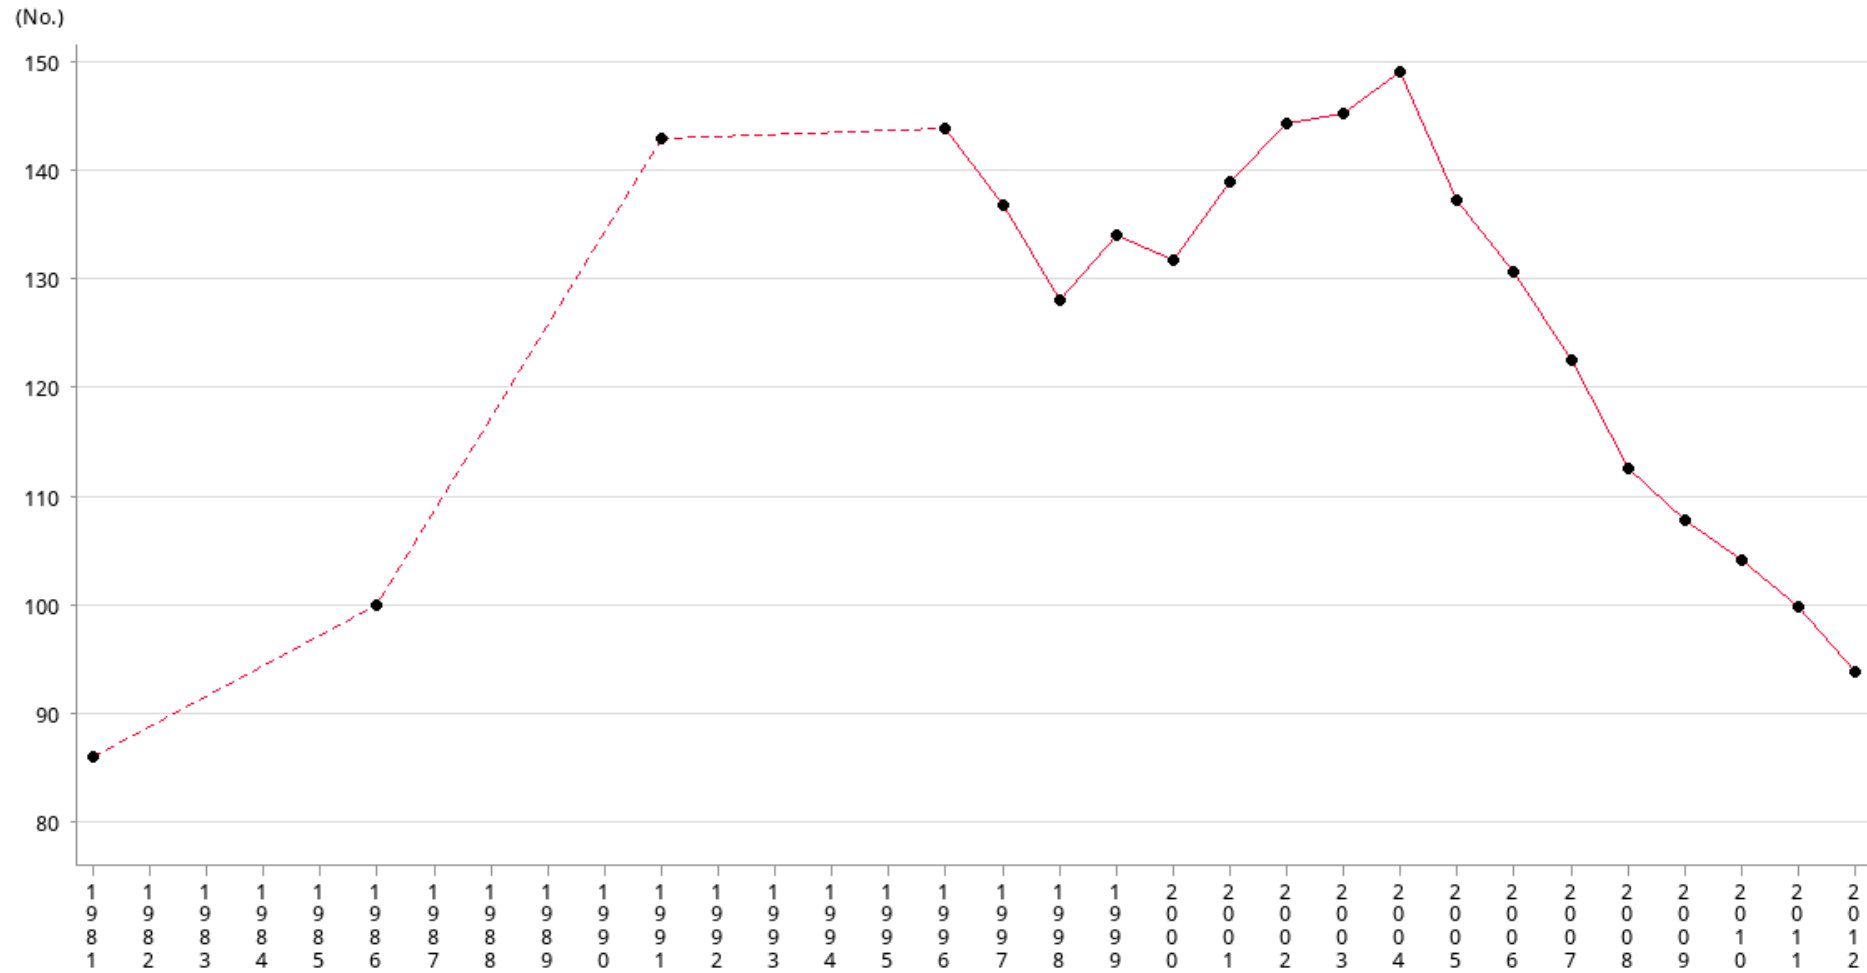

Social Indicators of Hong Kong
Average daily number of prisoners per 100,000 population

Year	1981	1986	1991	1996	1997	1998	1999	2000	2001	2002	2003	2004	2005
No.	86	100	143	144	136.90	128.10	134.20	131.80	139	144.40	145.40	149.20	137.40
Year	2006	2007	2008	2009	2010	2011	2012						
No.	130.70	122.60	112.60	107.80	104.20	99.90	93.90						

Operational Definitions

The average daily number of prisoners per 100,000 population (including detainees awaiting repatriation), based on mid-year estimate of population.

Footnote

All figures are collected from Correctional Services Department since 1981.

Figures refer to mid-year population. Whereas the figures for 2003 and 2004 are revised based on the revised HK Population figures released by CSD in Feb2007.