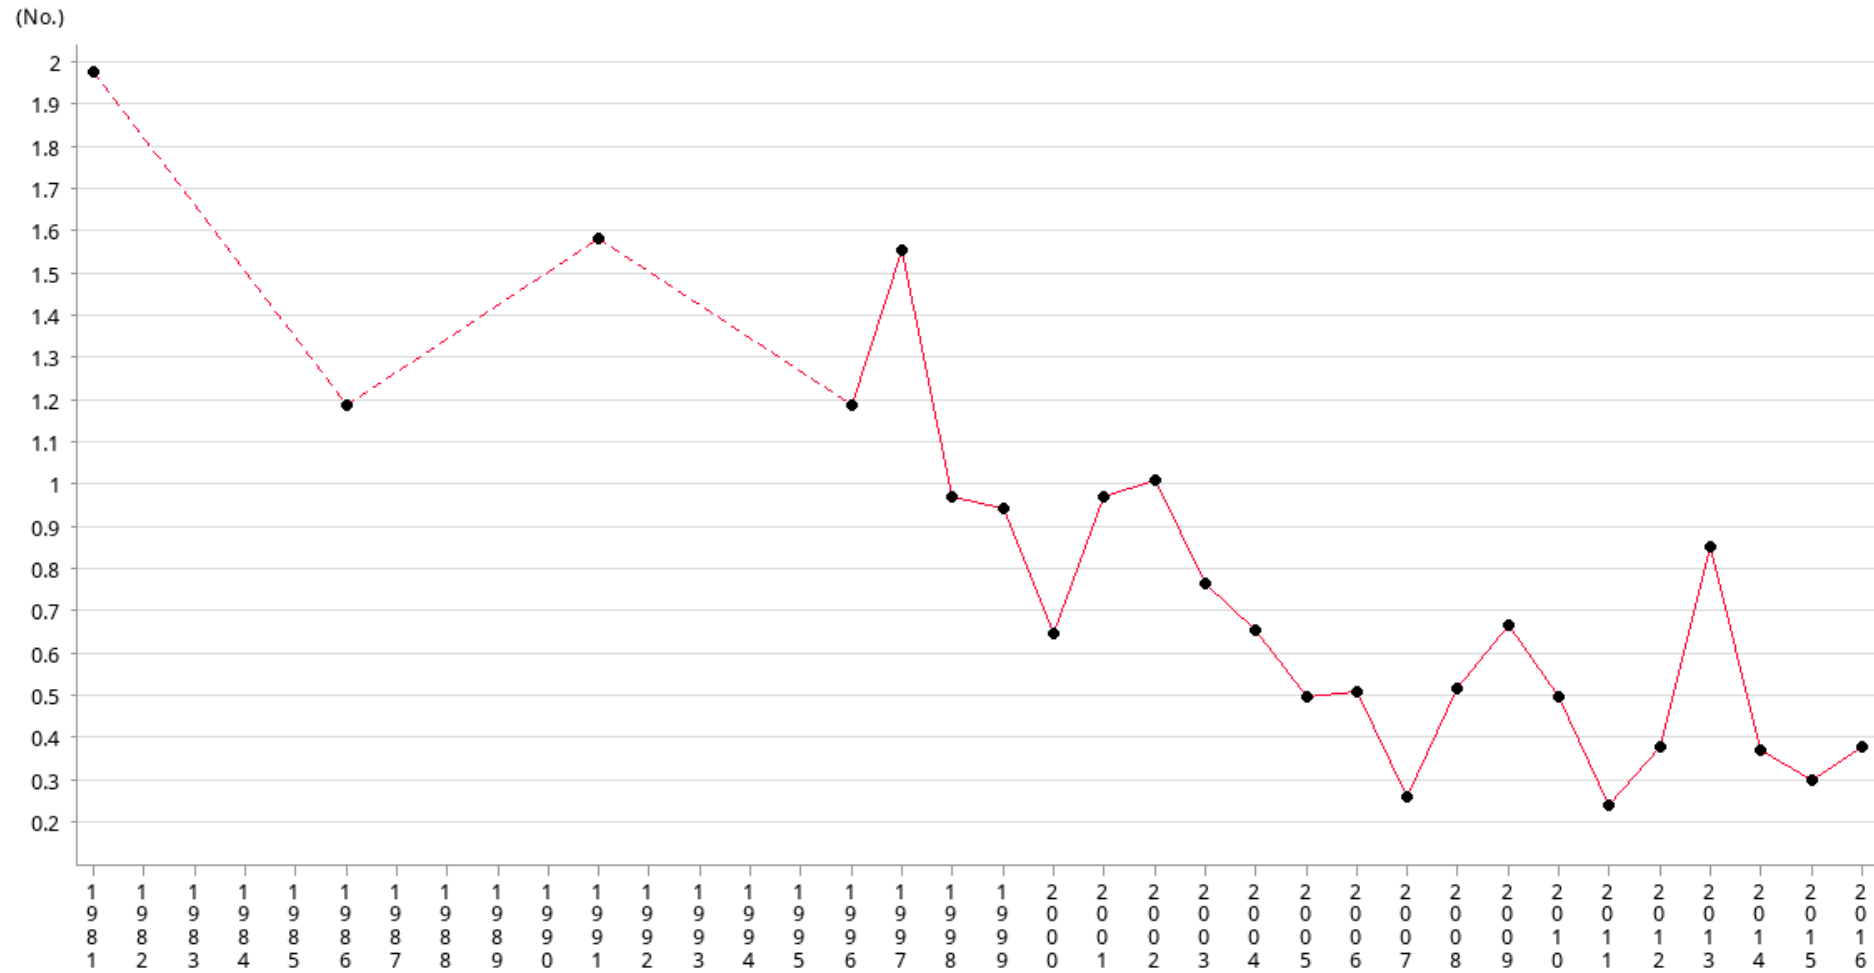

Social Indicators of Hong Kong
Homicides per 100,000 population

Social Indicators of Hong Kong
Homicides per 100,000 population

Year	1981	1986	1991	1996	1997	1998	1999	2000	2001	2002	2003	2004	2005	2006	2007
No.	2	1.20	1.60	1.20	1.57	0.98	0.95	0.65	0.98	1.02	0.77	0.66	0.50	0.51	0.26

Year	2008	2009	2010	2011	2012	2013	2014	2015	2016
No.	0.52	0.67	0.50	0.24	0.38	0.86	0.37	0.30	0.38

Operational Definitions

The number of homicides per 100,000 population.

Footnote

Figures for 1983, 1987 and 1992 are collected from Royal Hong Kong Police Force.
Figures after 1997 are collected from Hong Kong Police Force.