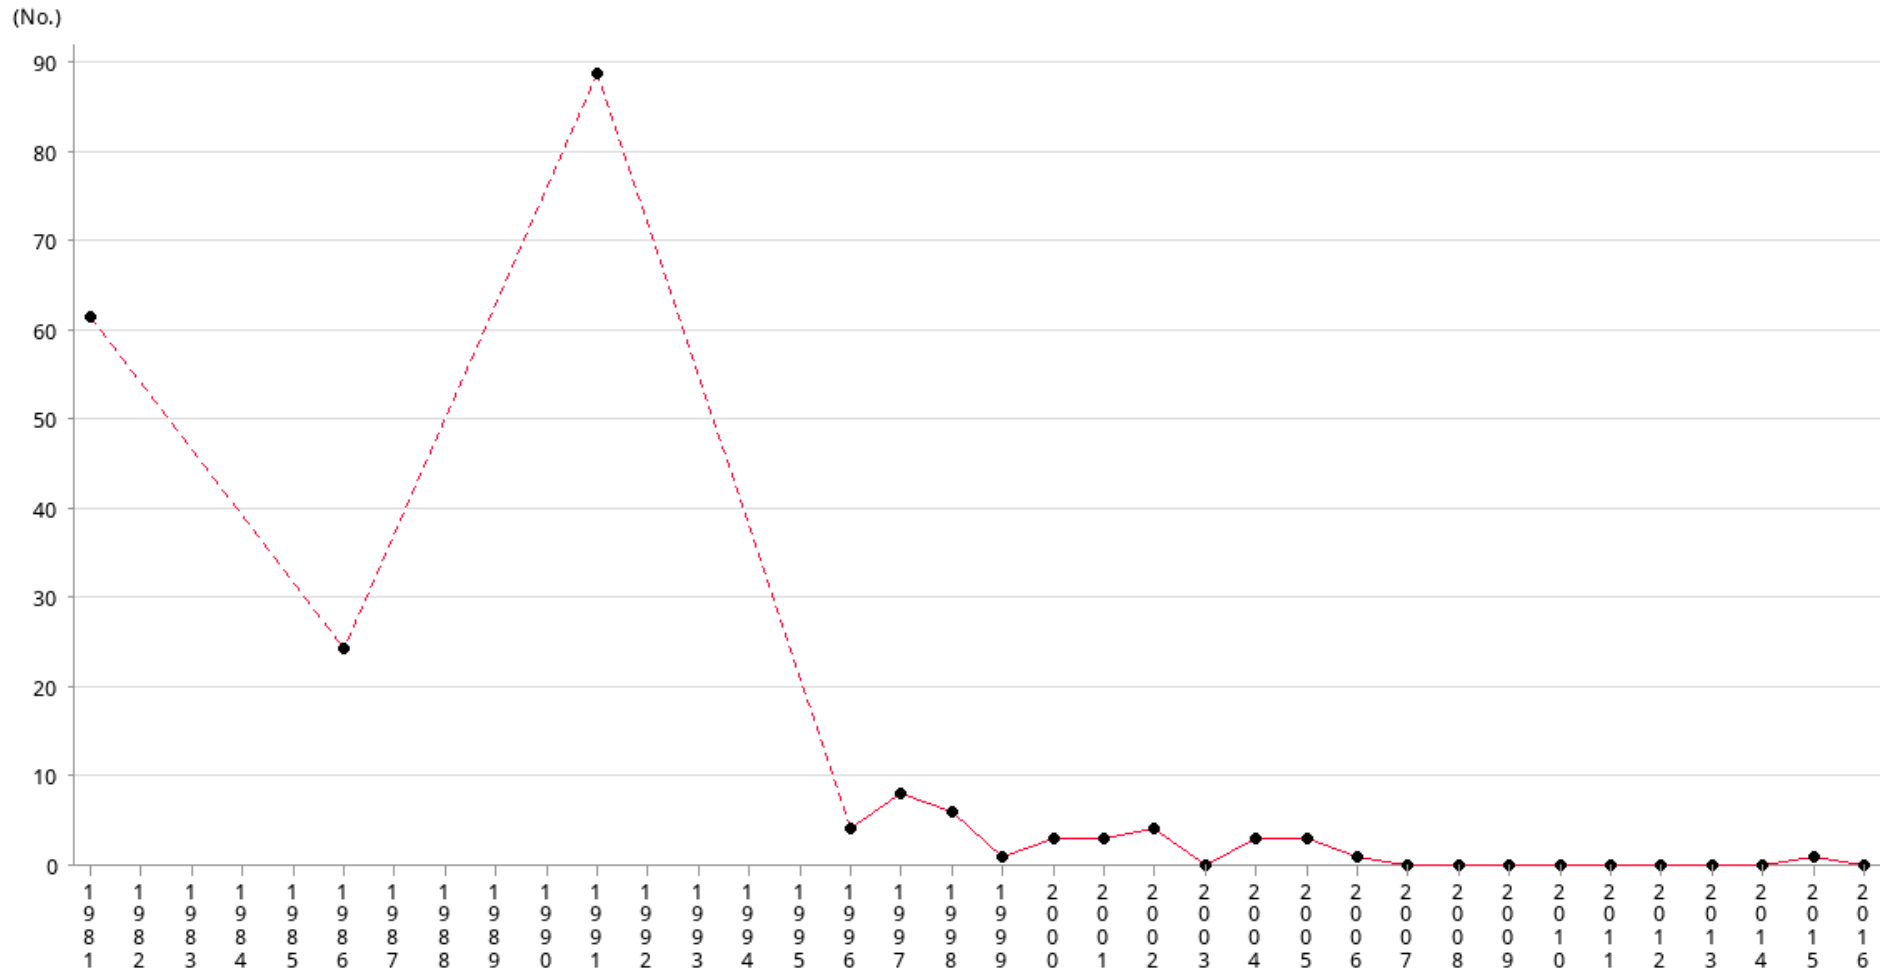

Social Indicators of Hong Kong
Number of robbery with genuine firearms

Year	1981	1986	1991	1996	1997	1998	1999	2000	2001	2002	2003	2004	2005	2006	2007
No.	61	24	88	4	8	6	1	3	3	4	0	3	3	1	0

Year	2008	2009	2010	2011	2012	2013	2014	2015	2016
No.	0	0	0	0	0	0	0	1	0

Operational Definitions

Number of robbery with genuine firearms

Footnote

Figures for 1983, 1987 and 1992 are collected from Royal Hong Kong Police Force.

Figures after 1997 are collected from Hong Kong Police Force.