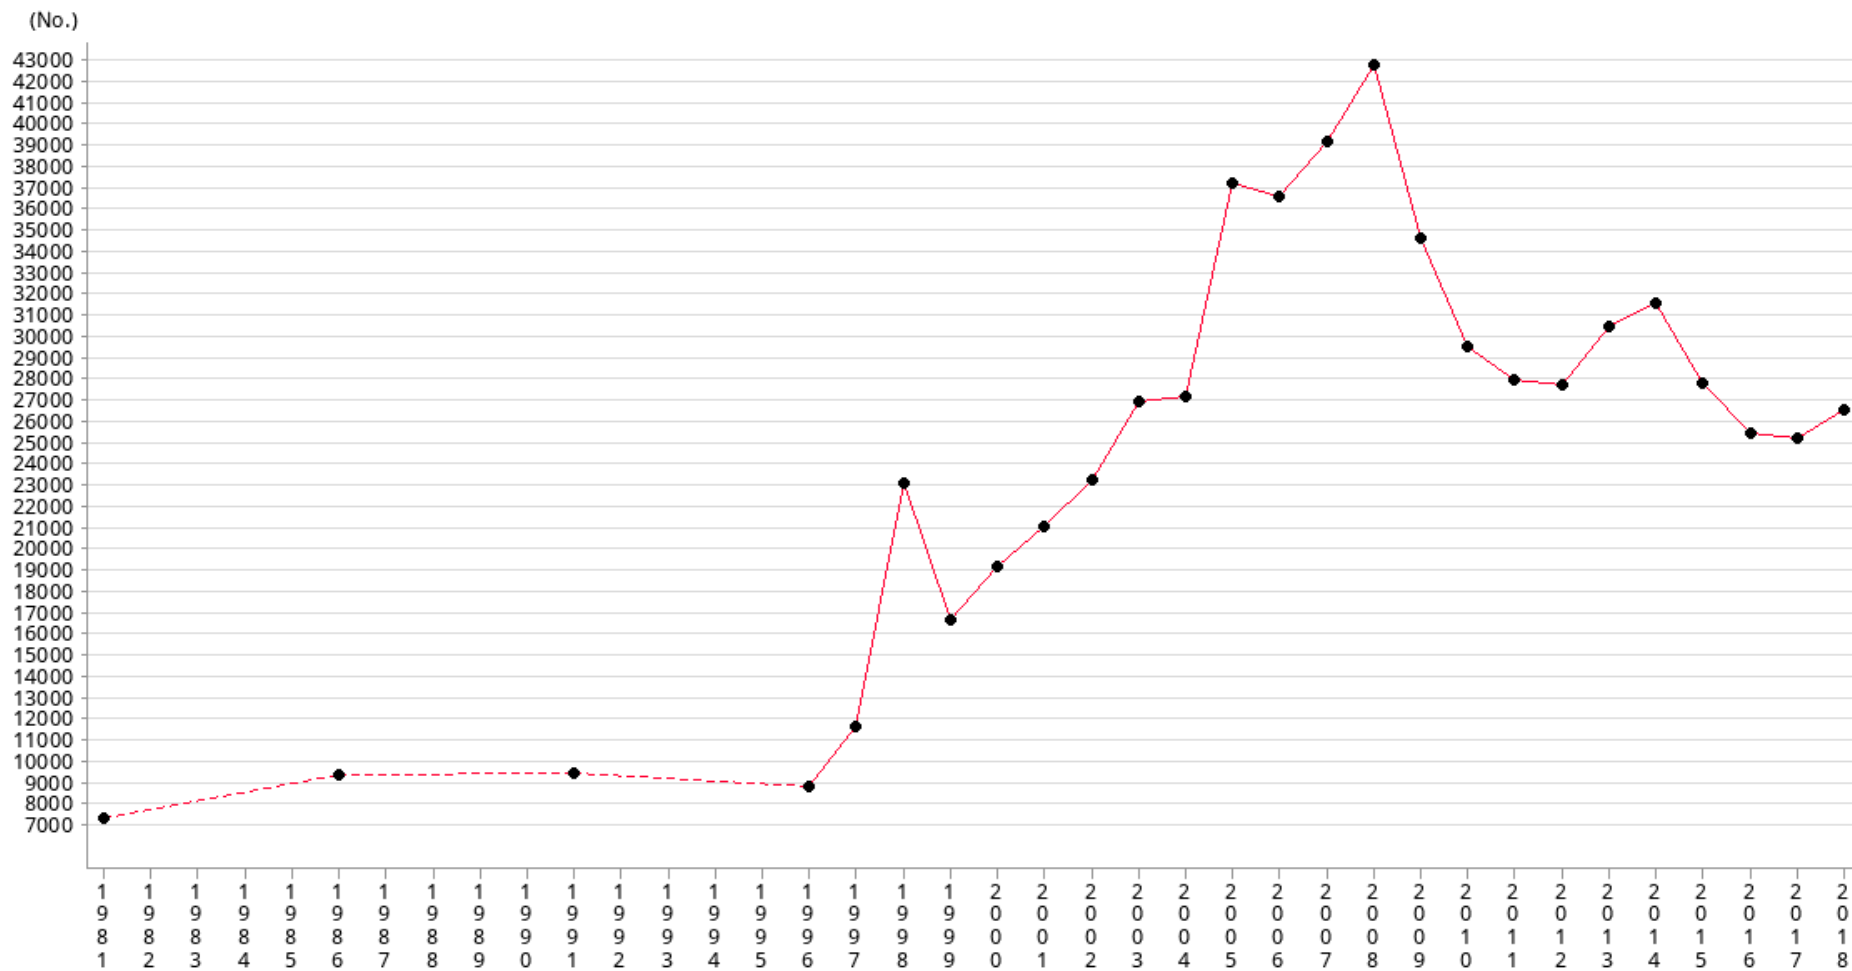

Social Indicators of Hong Kong
 Reported number of complaints to Hong Kong Consumer Council

Year	1981	1986	1991	1996	1997	1998	1999	2000	2001	2002	2003	2004	2005
No.	7292	9292	9405	8805	11535	22750	16472	18932	20798	22890	26501	26756	36614
Year	2006	2007	2008	2009	2010	2011	2012	2013	2014	2015	2016	2017	2018
No.	35962	38521	42050	34114	29048	27541	27327	30006	31048	27378	25098	24881	26165

Operational Definitions

The number of complaints received by the Hong Kong Consumer Council.

Footnote

All figures are collected from Consumer Council since 1981.