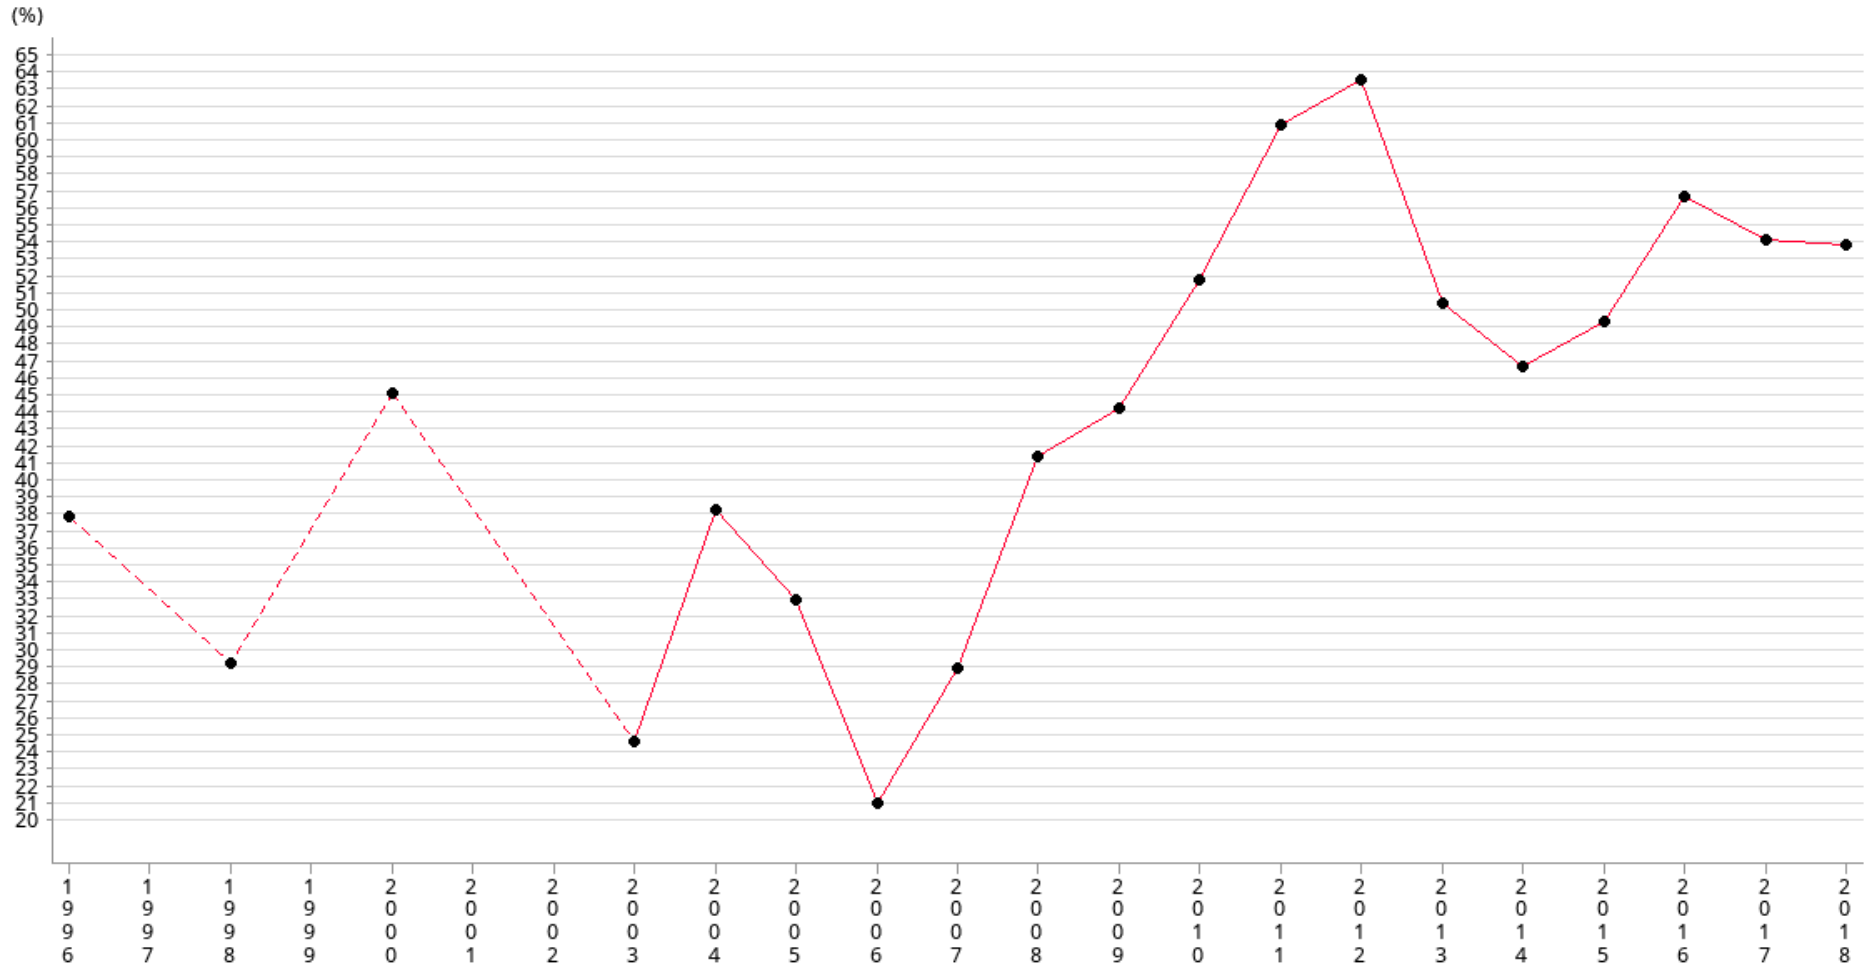

# Social Indicators of Hong Kong

## Percentage of youth registered voters

Social Indicators of Hong Kong  
Percentage of youth registered voters

---

Year	1996	1998	2000	2003	2004	2005	2006	2007	2008	2009	2010	2011	2012	2013
%	38.21	29.43	45.61	24.70	38.56	33.23	20.99	29.14	41.83	44.74	52.42	61.69	64.35	50.95

Year	2014	2015	2016	2017	2018
%	47.19	49.89	57.39	54.78	54.51

### Operational Definitions

Percentage of youth aged 18-20 registered to vote, based on mid-year estimate of population.