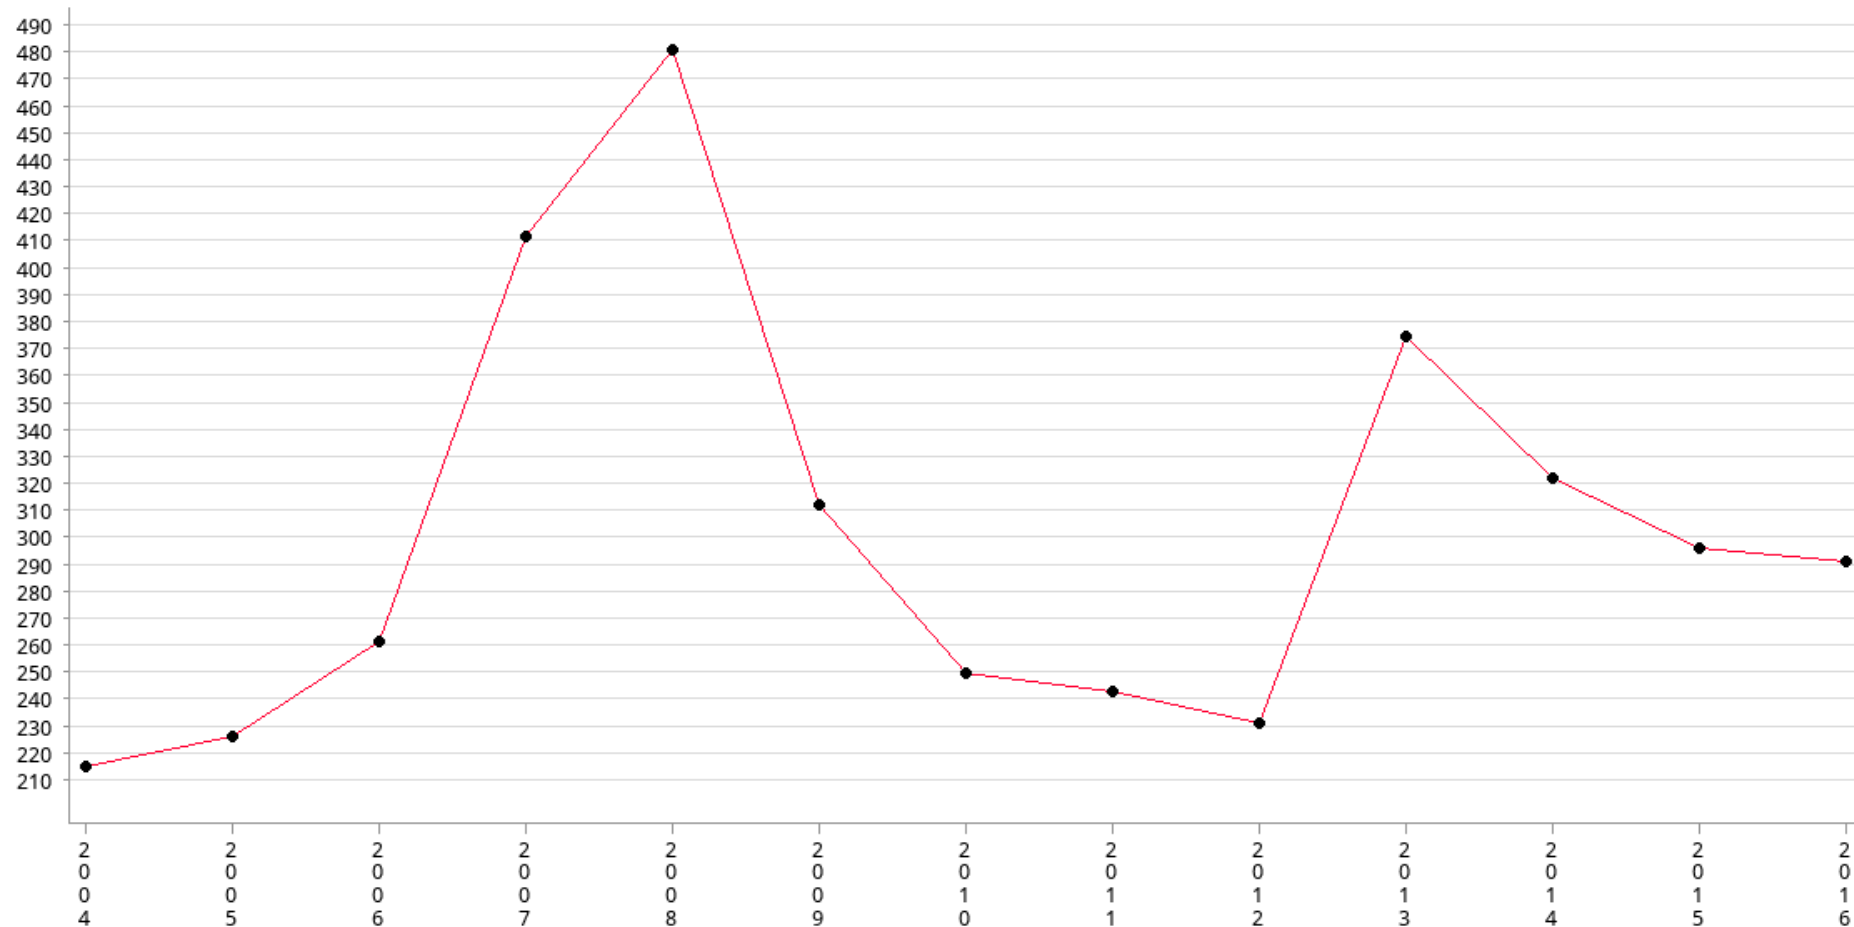

(數目)

| 年份 | 2004 | 2005 | 2006 | 2007 | 2008 | 2009 | 2010 | 2011 | 2012 | 2013 | 2014 | 2015 | 2016 |
|----|------|------|------|------|------|------|------|------|------|------|------|------|------|
| 數目 | 215  | 226  | 262  | 414  | 484  | 313  | 250  | 243  | 231  | 376  | 323  | 297  | 292  |

備註

All figures are collected from Social Welfare Department since 2004.  
2004-2008 data: SWD email to HKCSS (16 Sep 2009)