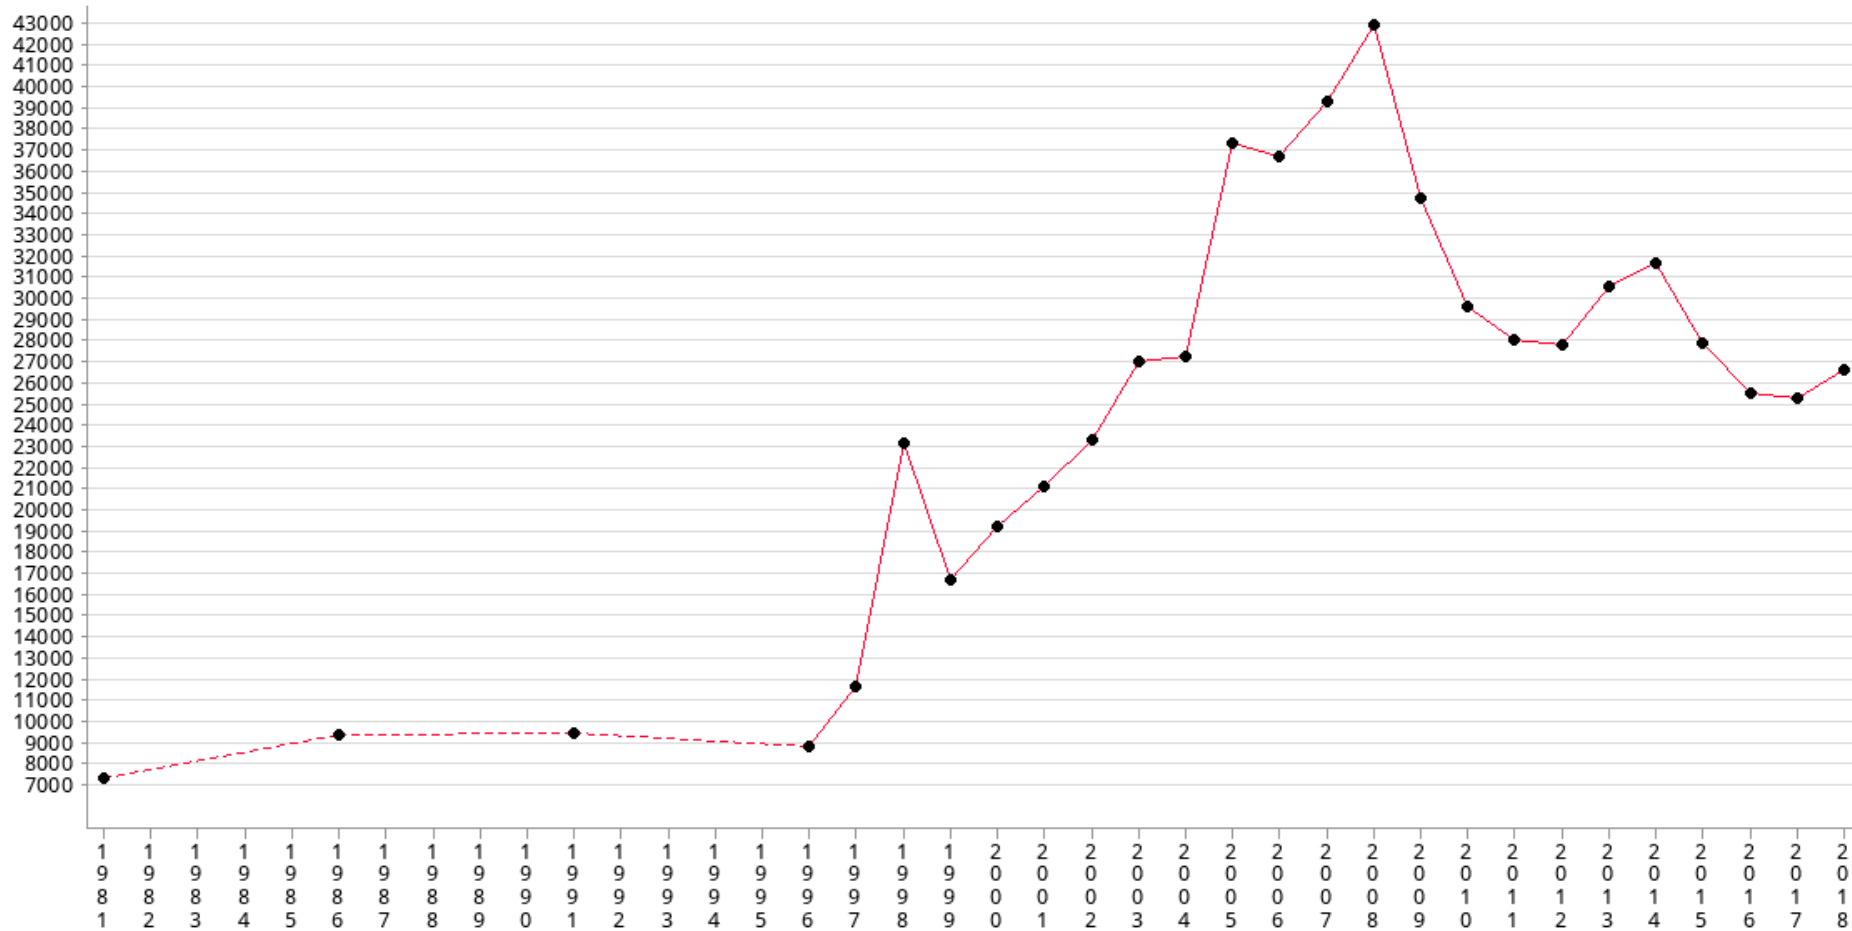

(數目)

| | | | | | | | | | | | | | |
|----|-------|-------|-------|-------|-------|-------|-------|-------|-------|-------|-------|-------|-------|
| 年份 | 1981 | 1986 | 1991 | 1996 | 1997 | 1998 | 1999 | 2000 | 2001 | 2002 | 2003 | 2004 | 2005 |
| 數目 | 7292 | 9292 | 9405 | 8805 | 11535 | 22750 | 16472 | 18932 | 20798 | 22890 | 26501 | 26756 | 36614 |
| 年份 | 2006 | 2007 | 2008 | 2009 | 2010 | 2011 | 2012 | 2013 | 2014 | 2015 | 2016 | 2017 | 2018 |
| 數目 | 35962 | 38521 | 42050 | 34114 | 29048 | 27541 | 27327 | 30006 | 31048 | 27378 | 25098 | 24881 | 26165 |

操作定義

The number of complaints received by the Hong Kong Consumer Council.

備註

All figures are collected from Consumer Council since 1981.