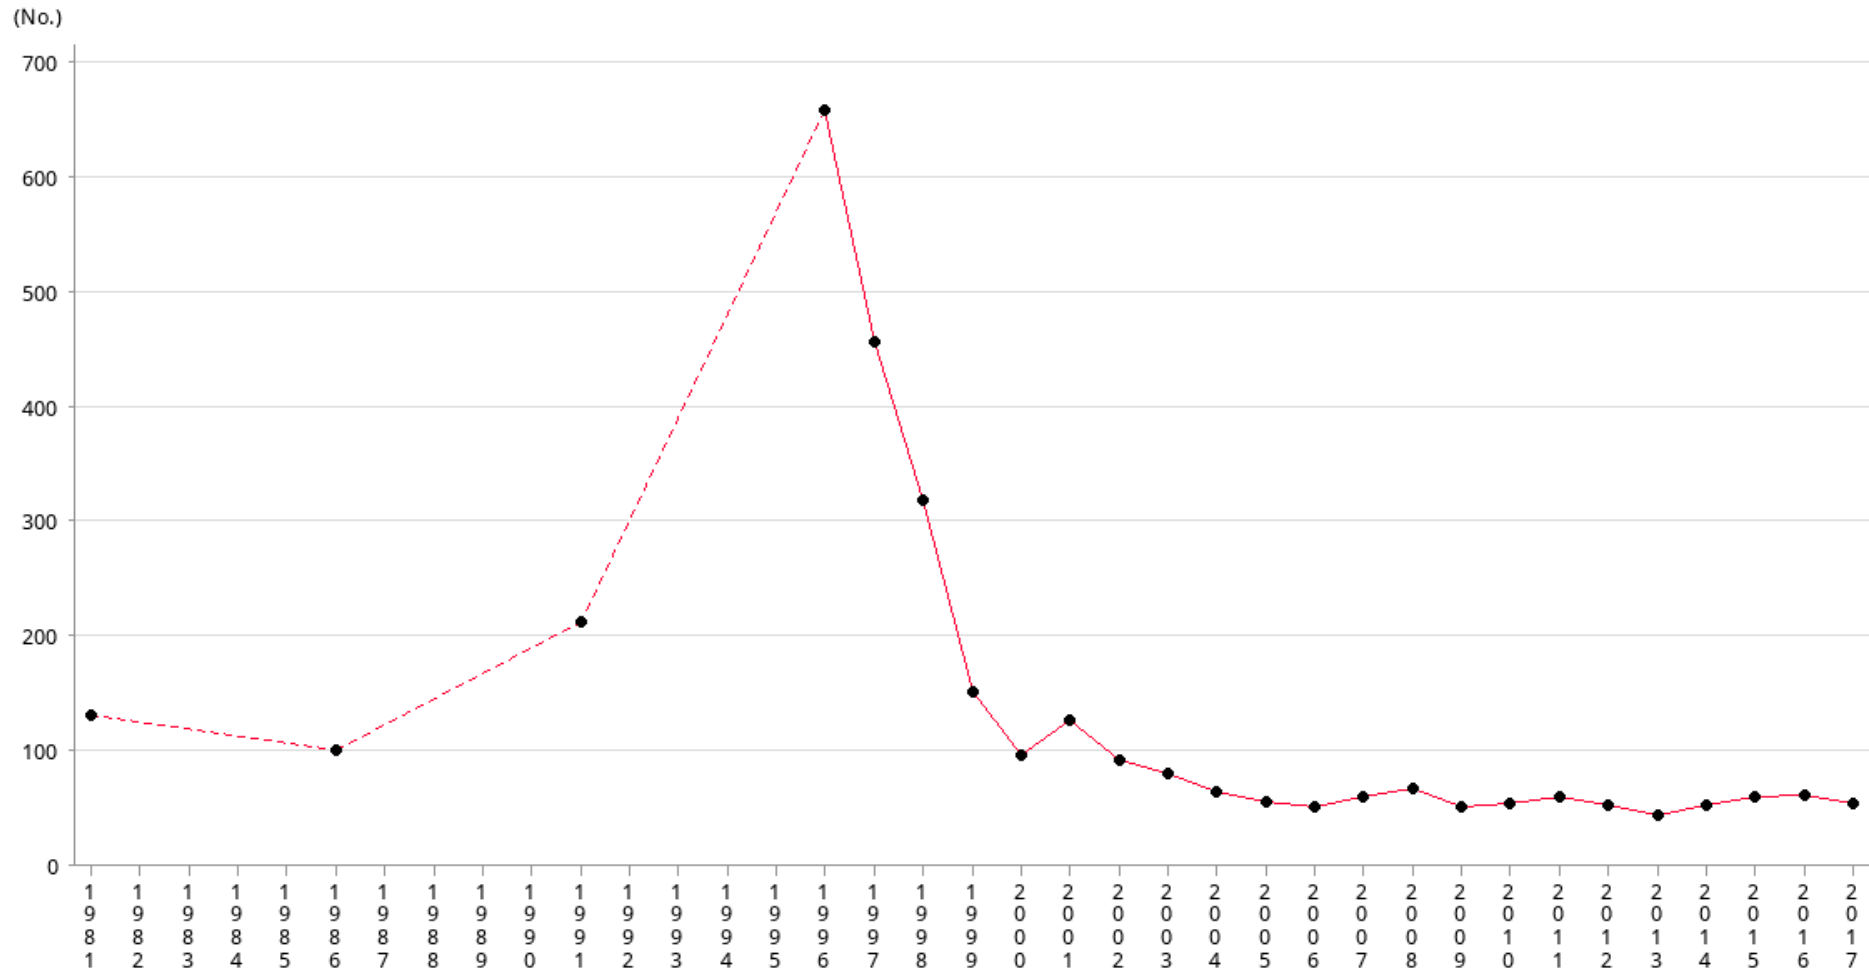

Social Indicators of Hong Kong

Number of Films Locally Produced

Social Indicators of Hong Kong
Number of Films Locally Produced

Year	1981	1986	1991	1996	1997	1998	1999	2000	2001	2002	2003	2004	2005	2006	2007
No.	130	100	211	657	455	317	150	95	126	92	79	64	55	51	60

Year	2008	2009	2010	2011	2012	2013	2014	2015	2016	2017
No.	67	51	54	59	52	43	52	59	61	53

Operational Definitions

The number of locally produced films. They are extracted from Hong Kong Report where no formal definition can be found.