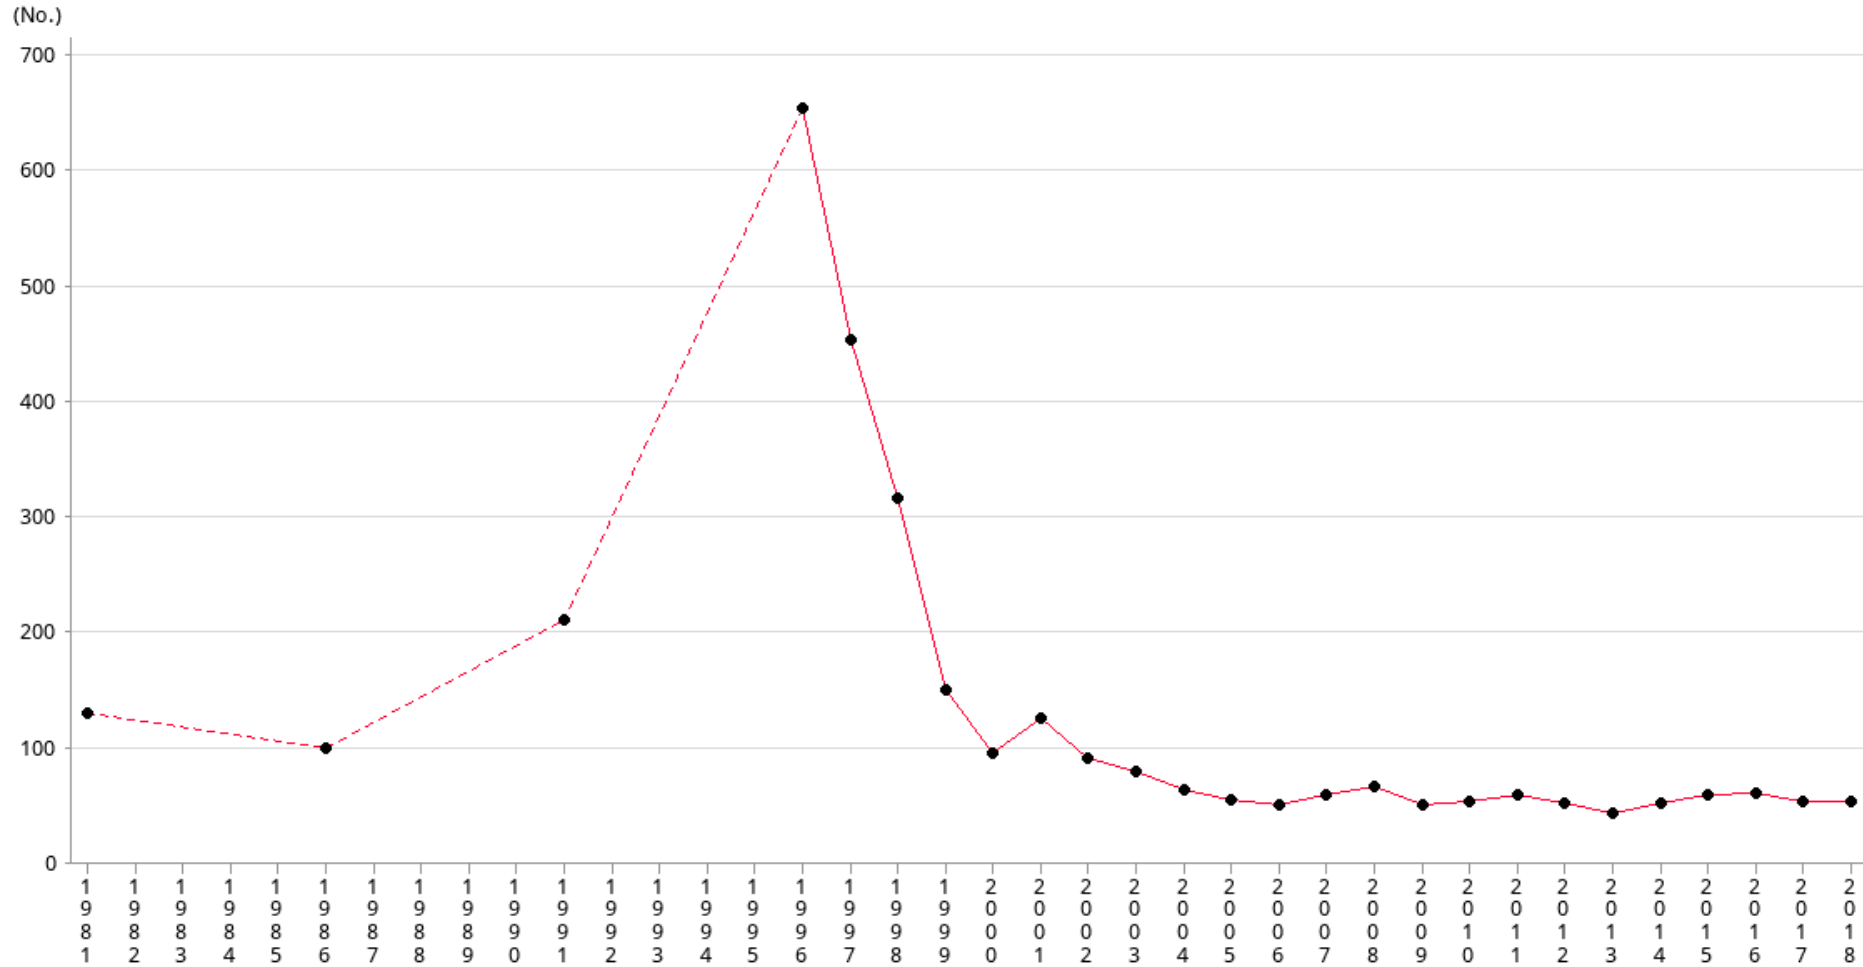

Social Indicators of Hong Kong

Number of Films Locally Produced

Social Indicators of Hong Kong
Number of Films Locally Produced

Year	1981	1986	1991	1996	1997	1998	1999	2000	2001	2002	2003	2004	2005	2006	2007
No.	130	100	211	657	455	317	150	95	126	92	79	64	55	51	60

Year	2008	2009	2010	2011	2012	2013	2014	2015	2016	2017	2018
No.	67	51	54	59	52	43	52	59	61	53	53

Operational Definitions

The number of locally produced films. They are extracted from Hong Kong Report where no formal definition can be found.