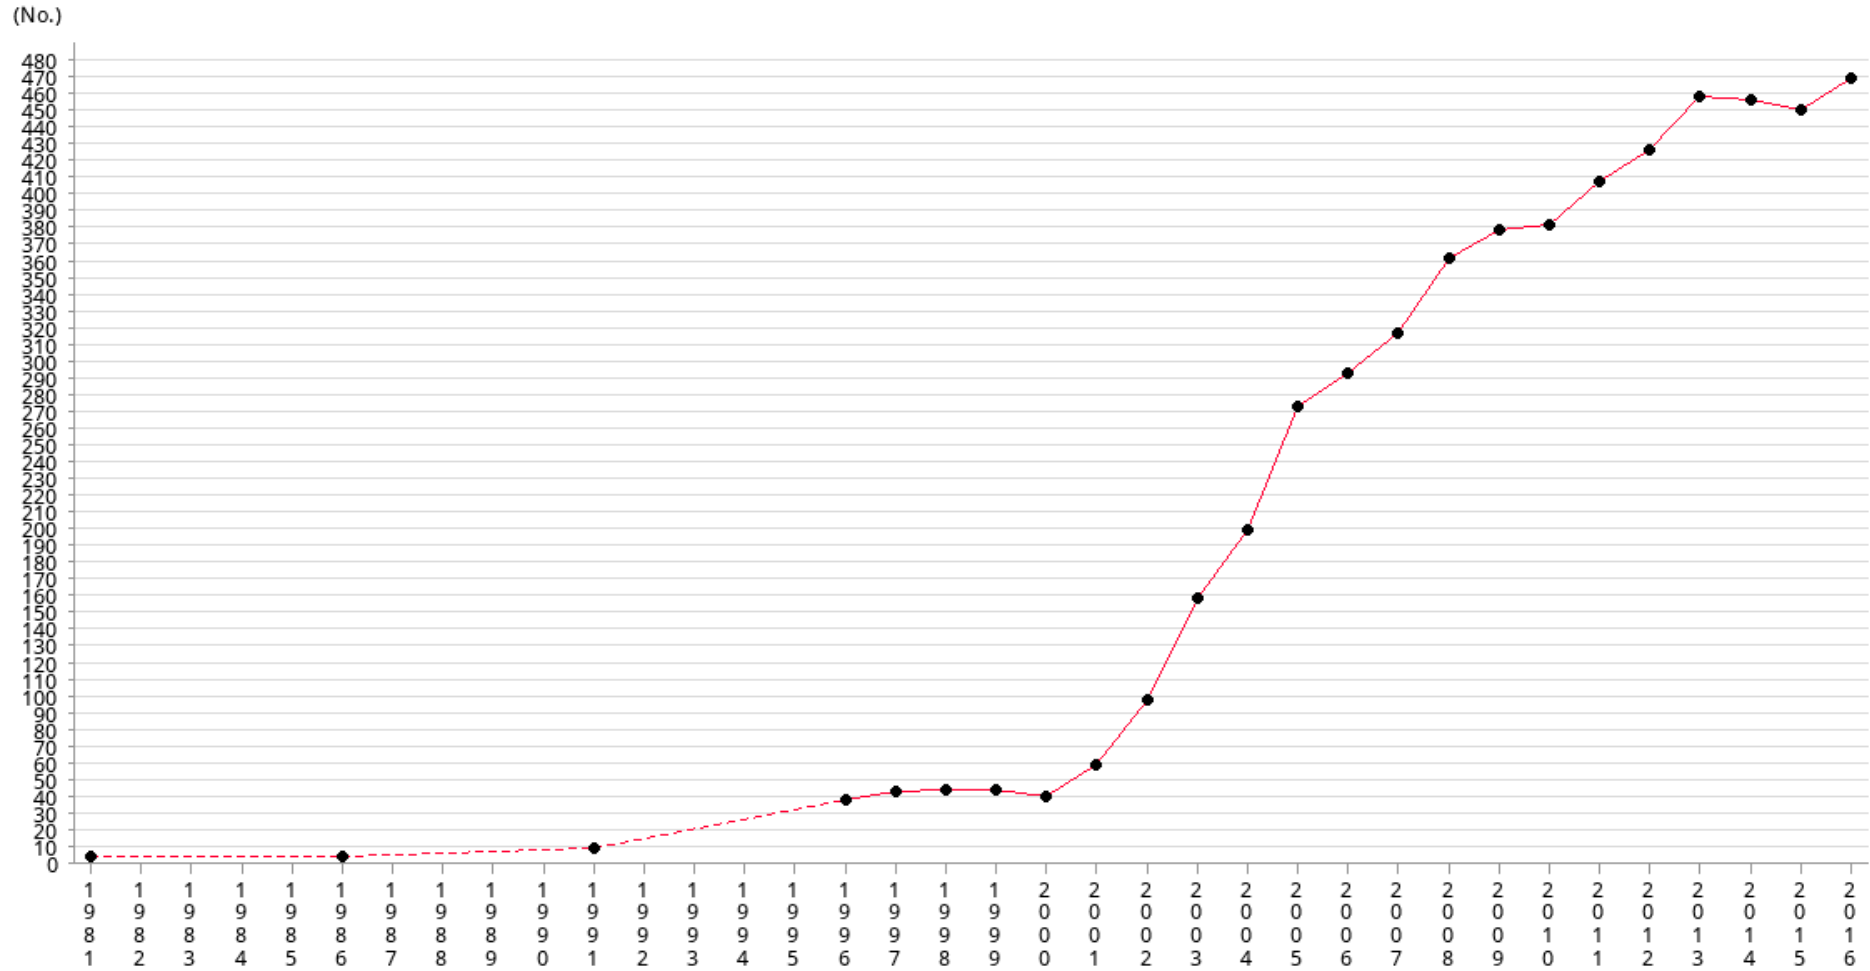

Number of public broadcast TV channels originating in Hong Kong

Year	1981	1986	1991	1996	1997	1998	1999	2000	2001	2002	2003	2004	2005	2006	2007
No.	4	4	9	38	43	44	44	40	59	98	159	200	274	294	318

Year	2008	2009	2010	2011	2012	2013	2014	2015	2016
No.	363	380	383	409	428	460	458	452	471

Operational Definitions

Number of all terrestrial, cable and satellite TV channels originating and receivable in Hong Kong.

Footnote

All figures are collected from Television and Entertainment Licensing Authority since 1981.