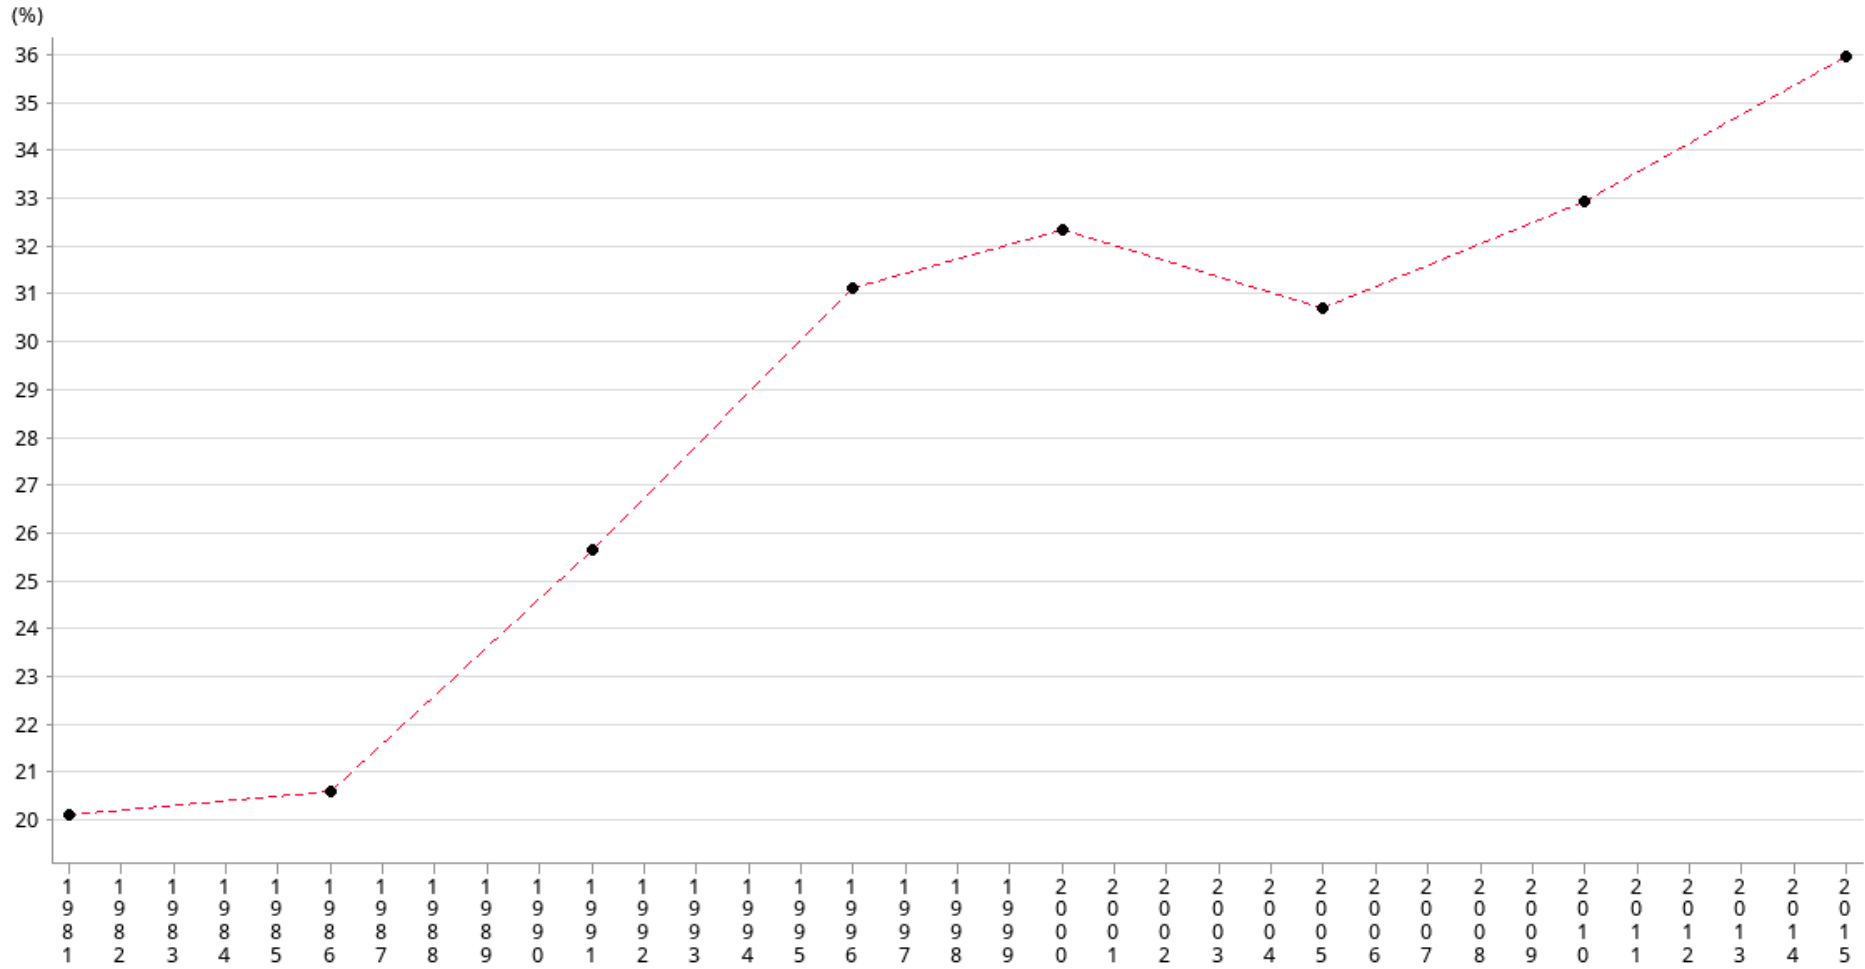

Social Indicators of Hong Kong
Share of total household expenditure on housing

Year	1981	1986	1991	1996	2000	2005	2010	2015
%	20.10	20.60	25.60	31	32.20	30.60	32.80	35.80

Operational Definitions

The percentage of total household expenditure on housing, based on the data collected from the Household Expenditure Surveys (HES) conducted in 1999/2000, 2004/05, and 2009/10 and 2014/15.

Footnote

The percentage of total household expenditure on housing, based on the data collected from the Household Expenditure Surveys (HES) conducted in 1999/2000, 2004/05, and 2009/10 and 2014/15.