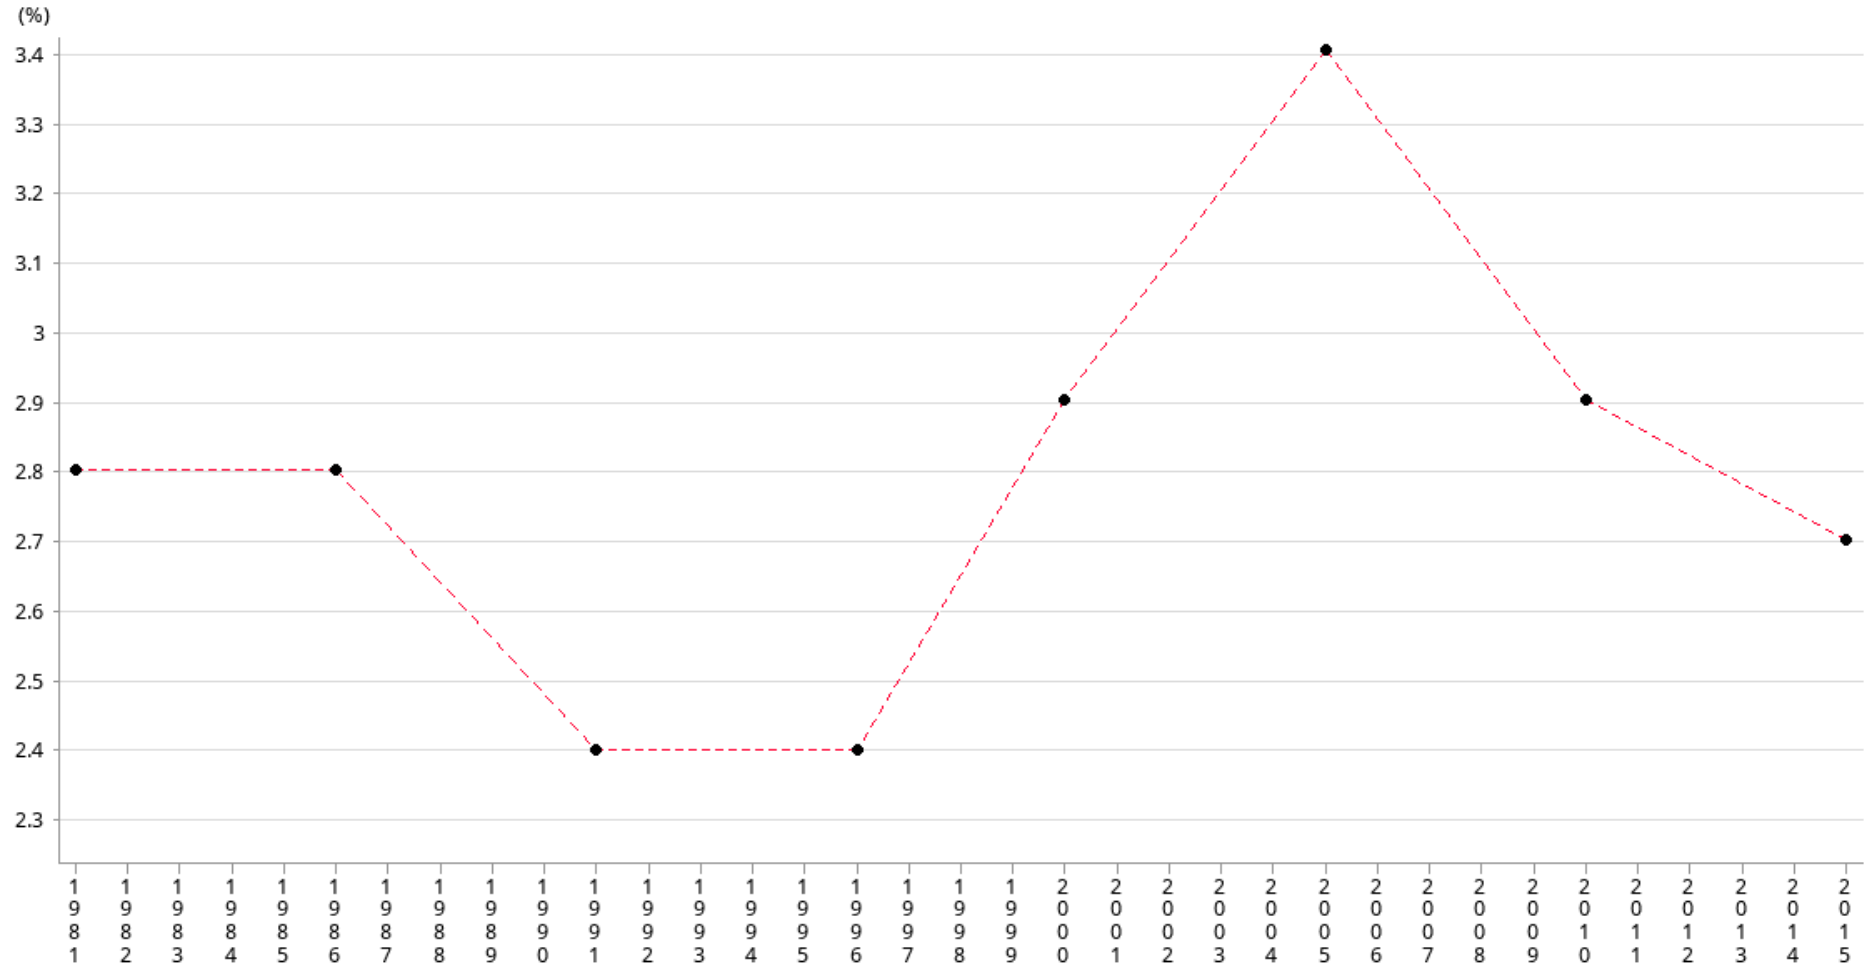

Social Indicators of Hong Kong  
Share of total household expenditure on electricity, gas and water

Year	1981	1986	1991	1996	2000	2005	2010	2015
%	2.80	2.80	2.40	2.40	2.90	3.40	2.90	2.70

### Operational Definitions

The percentage of total household expenditure on fuel and light, based on the data collected from the Household Expenditure Surveys (HES) conducted in 1999/2000, 2004/05, 2009/10 and 2014/15.

### Footnote

Share of Total Household Expenditure on electricity, gas and water. The percentage of total household expenditure on fuel and light, based on the data collected from the Household Expenditure Surveys (HES) conducted in 1999/2000, 2004/05, 2009/10 and 2014/15.