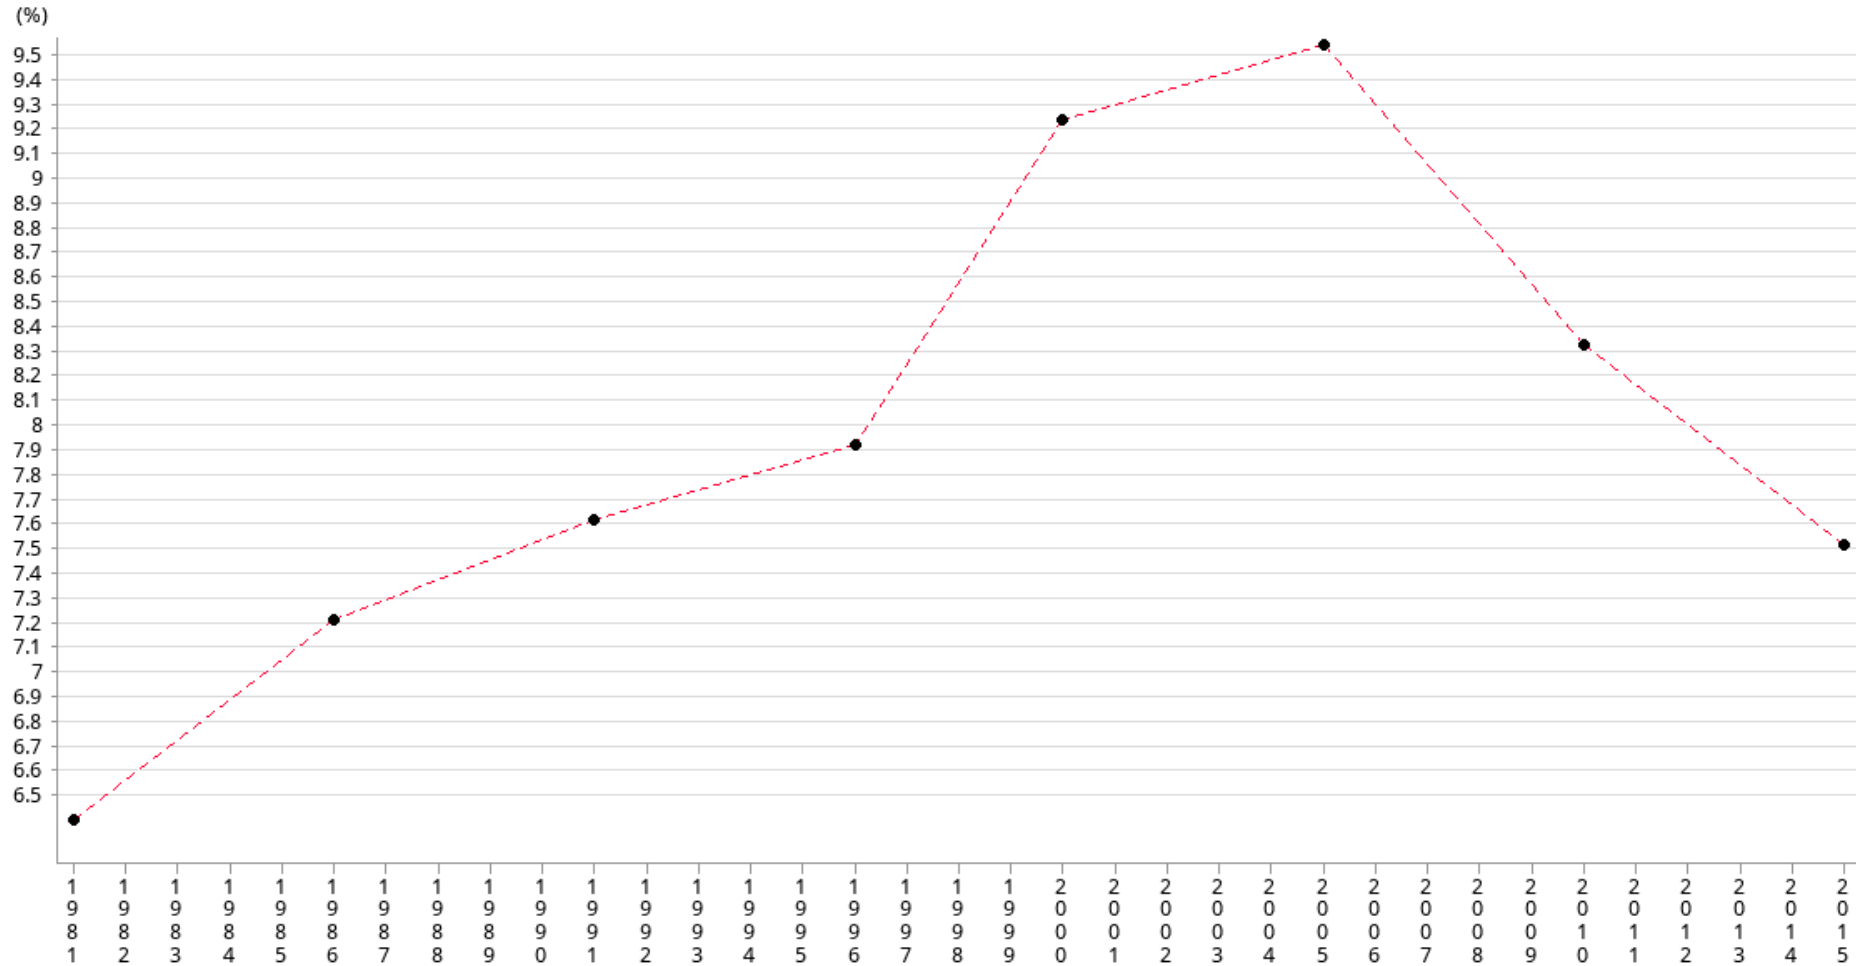

Social Indicators of Hong Kong
Share of total household expenditure on transport

Year	1981	1986	1991	1996	2000	2005	2010	2015
%	6.40	7.20	7.60	7.90	9.20	9.50	8.30	7.50

Operational Definitions

The percentage of total household expenditure on transport, based on the data collected from the Household Expenditure Surveys (HES) conducted in 1999/2000, 2004/05, 2009/10 and 2014/15.

Footnote

The percentage of total household expenditure on transport, based on the data collected from the Household Expenditure Surveys (HES) conducted in 1999/2000, 2004/05, 2009/10 and 2014/15.