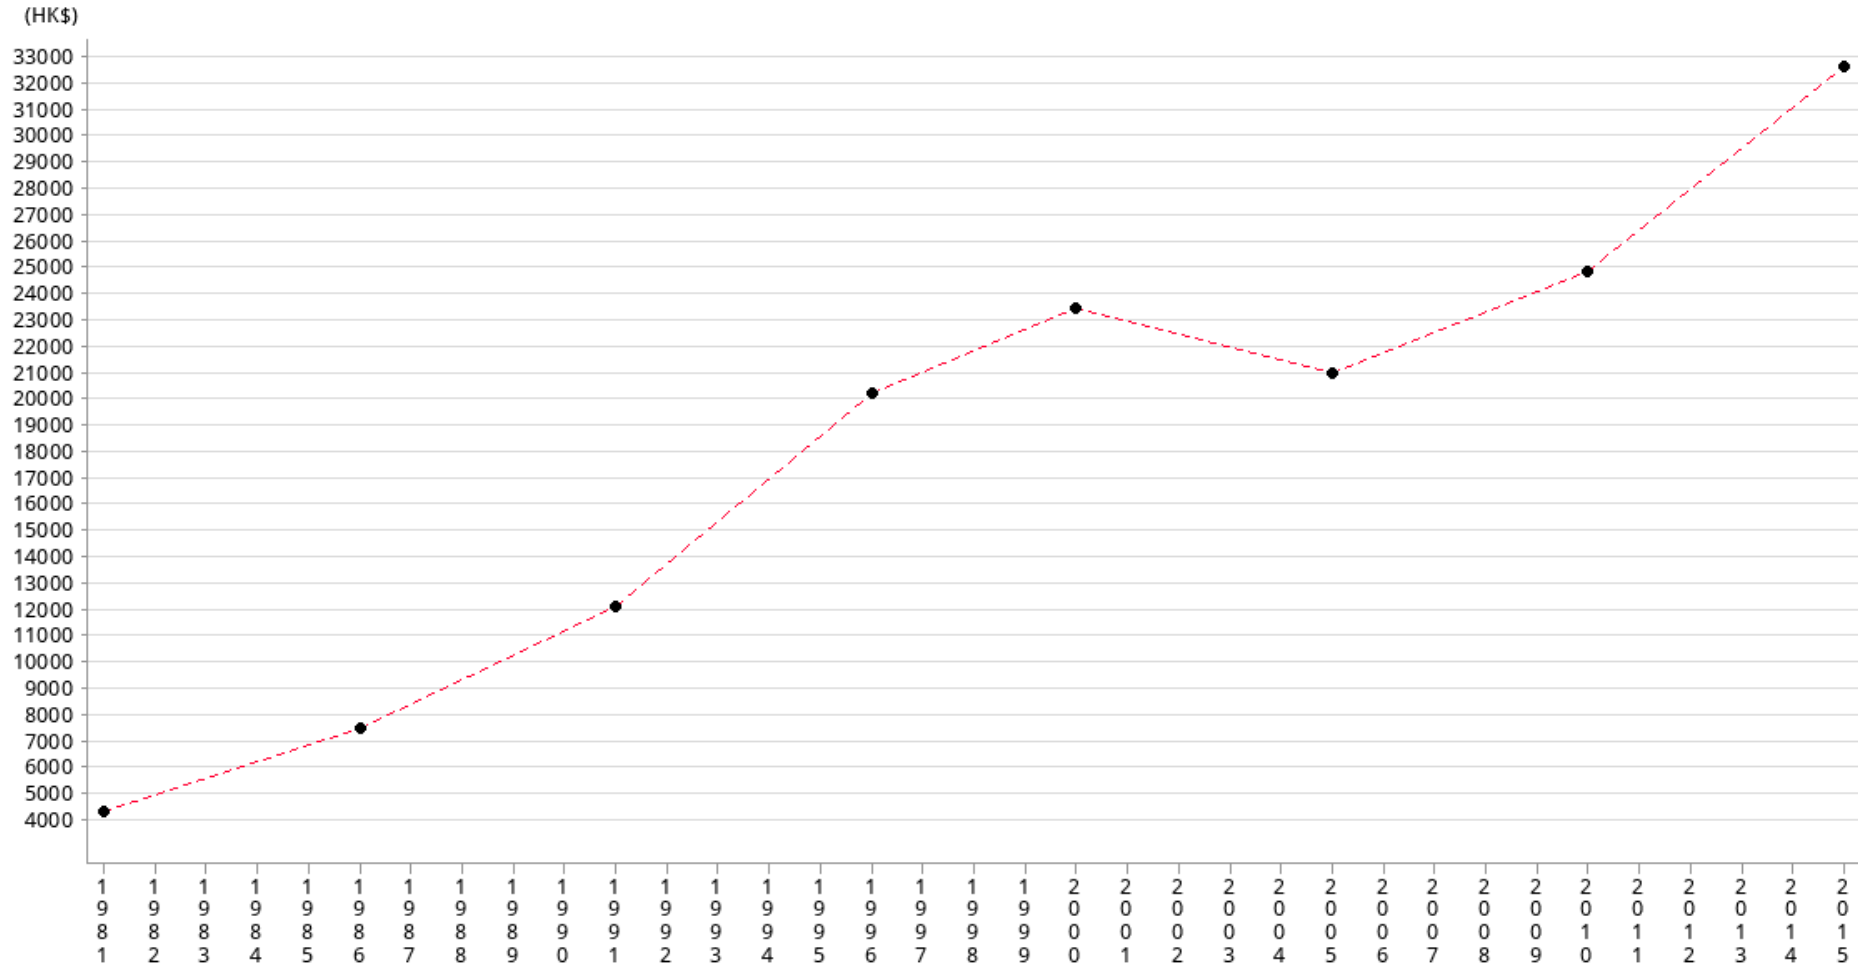

Average monthly household expenditure for a household with four persons

Year	1981	1986	1991	1996	2000	2005	2010	2015
HK\$	4333	7409	11977	20027	23158	20771	24579	32273

Operational Definitions

The average monthly household expenditure for a household with four persons, based on the data collected from the Household Expenditure Surveys (HES) conducted in 1999/2000, 2004/05, 2009/10 and 2014/15.

Footnote

The average monthly household expenditure for a household with four persons, based on the data collected from the Household Expenditure Surveys (HES) conducted in 1999/2000, 2004/05, 2009/10 and 2014/15.