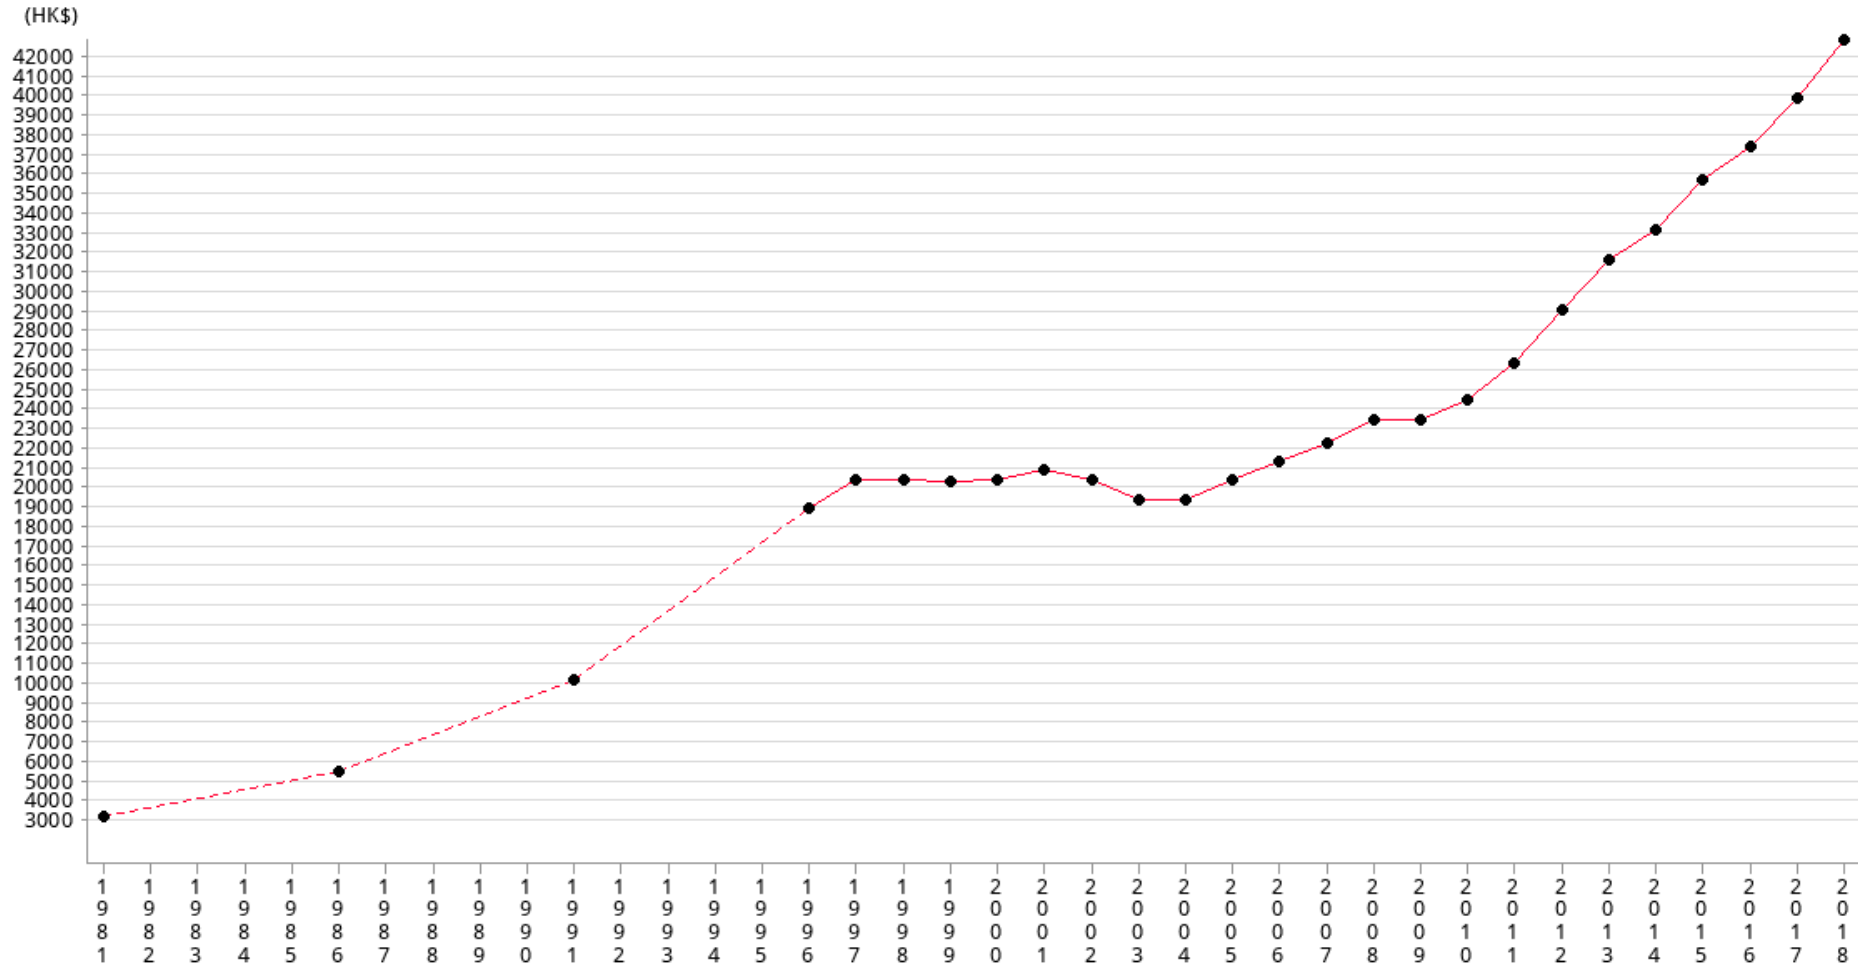

Median monthly household income for domestic households of four

Year	1981	1986	1991	1996	1997	1998	1999	2000	2001	2002	2003	2004	2005
HK\$	3146	5422	10000	18600	20000	20000	19900	20000	20500	20000	19000	19000	20000
Year	2006	2007	2008	2009	2010	2011	2012	2013	2014	2015	2016	2017	2018
HK\$	20900	21800	23000	23000	24000	25800	28500	31000	32500	35000	36700	39100	42000

Operational Definitions

The median monthly household income of domestic households with four members, regardless of their household composition.

Footnote

All figures are collected from Census and Statistics Department since 1981.