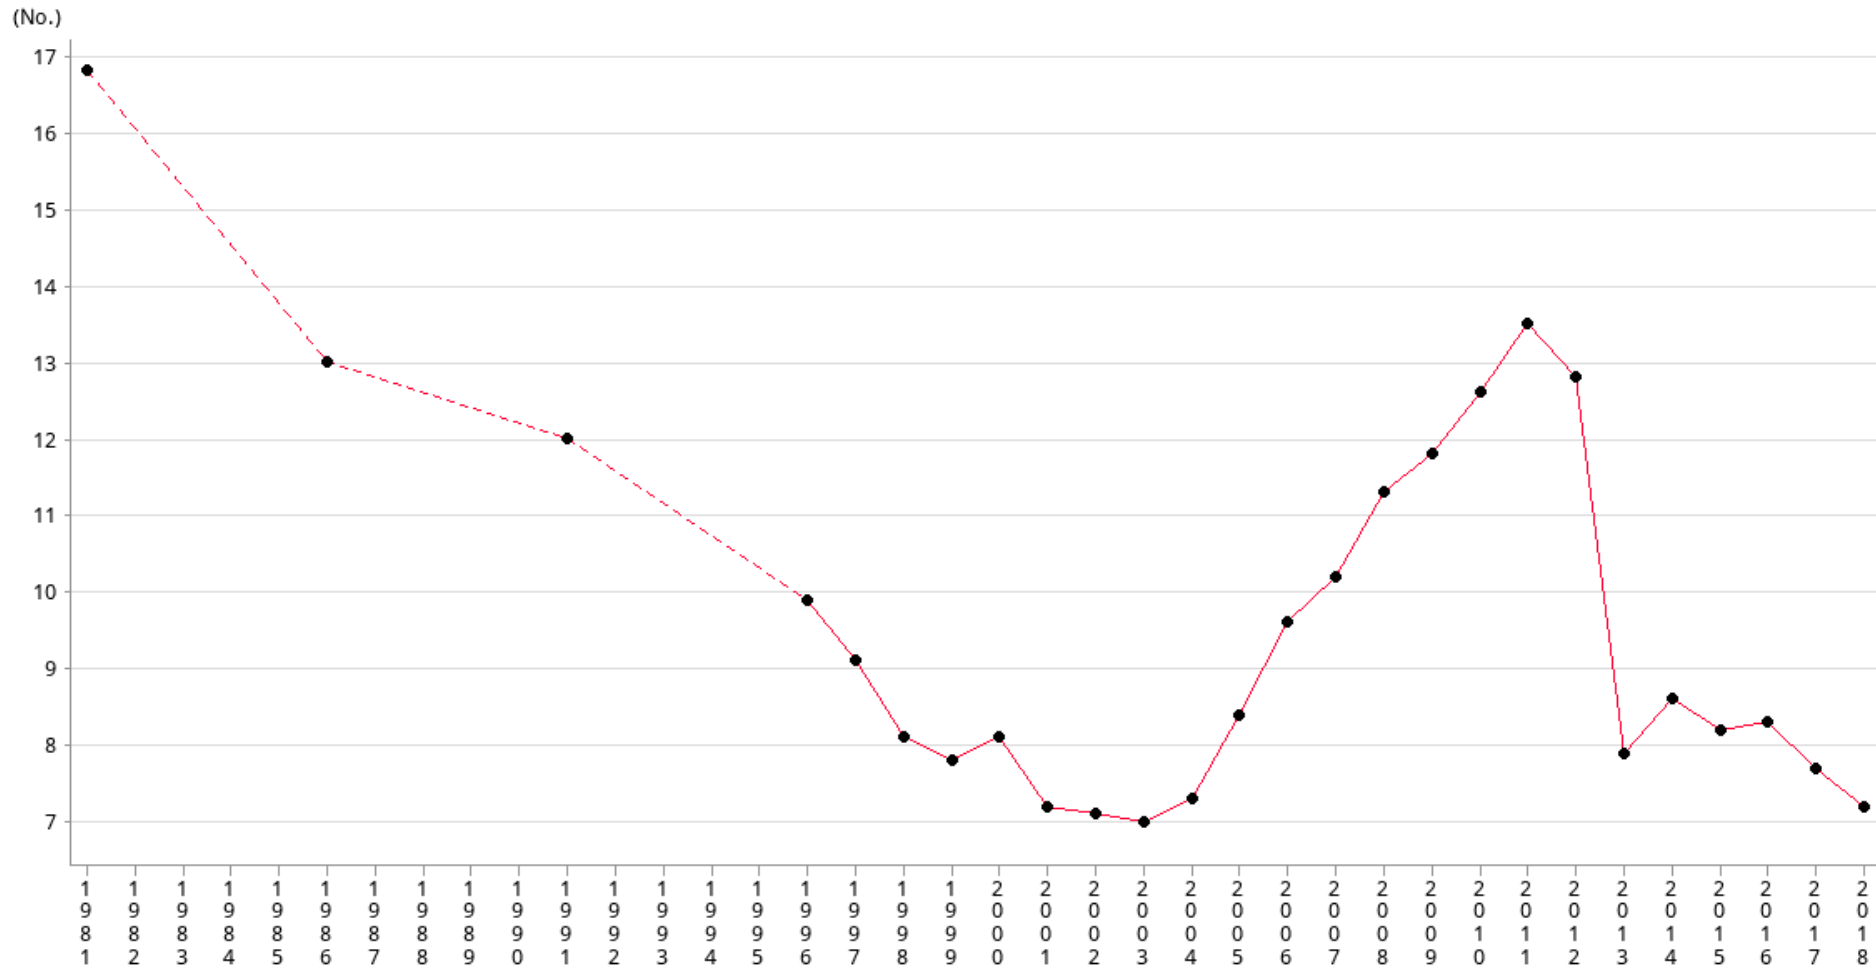

Social Indicators of Hong Kong
Crude birth rate per 1,000 population

Social Indicators of Hong Kong
Crude birth rate per 1,000 population

Year	1981	1986	1991	1996	1997	1998	1999	2000	2001	2002	2003	2004	2005	2006
No.	16.80	13	12	9.90	9.10	8.10	7.80	8.10	7.20	7.10	7	7.30	8.40	9.60

Year	2007	2008	2009	2010	2011	2012	2013	2014	2015	2016	2017	2018
No.	10.20	11.30	11.80	12.60	13.50	12.80	7.90	8.60	8.20	8.30	7.70	7.20

Operational Definitions

The number of known live births per 1,000 population

Footnote

All figures are collected from Census and Statistics Department since 1999.