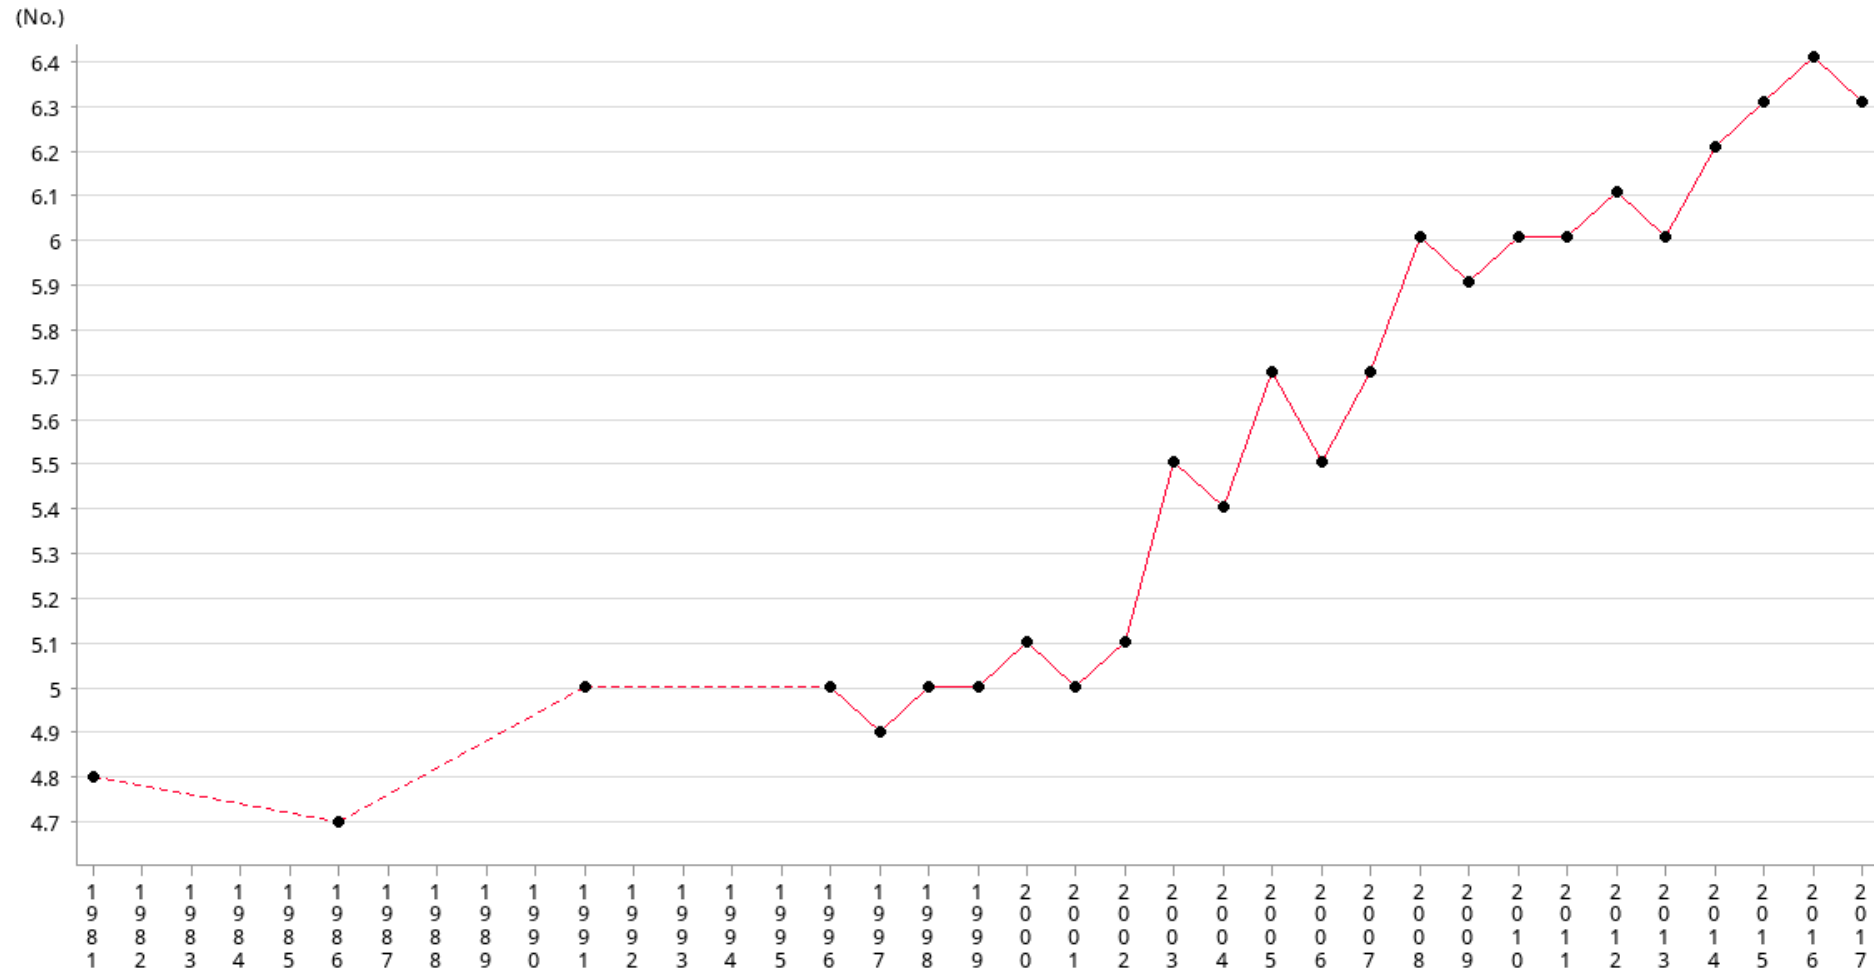

Social Indicators of Hong Kong
Crude death rate per 1,000 population

Social Indicators of Hong Kong
Crude death rate per 1,000 population

Year	1981	1986	1991	1996	1997	1998	1999	2000	2001	2002	2003	2004	2005	2006	2007
No.	4.80	4.70	5	5	4.90	5	5	5.10	5	5.10	5.50	5.40	5.70	5.50	5.70

Year	2008	2009	2010	2011	2012	2013	2014	2015	2016	2017
No.	6	5.90	6	6	6.10	6	6.20	6.30	6.40	6.30

Operational Definitions

The number of known deaths per 1,000 population

Footnote

All figures are collected from Census and Statistics Department since 1999.