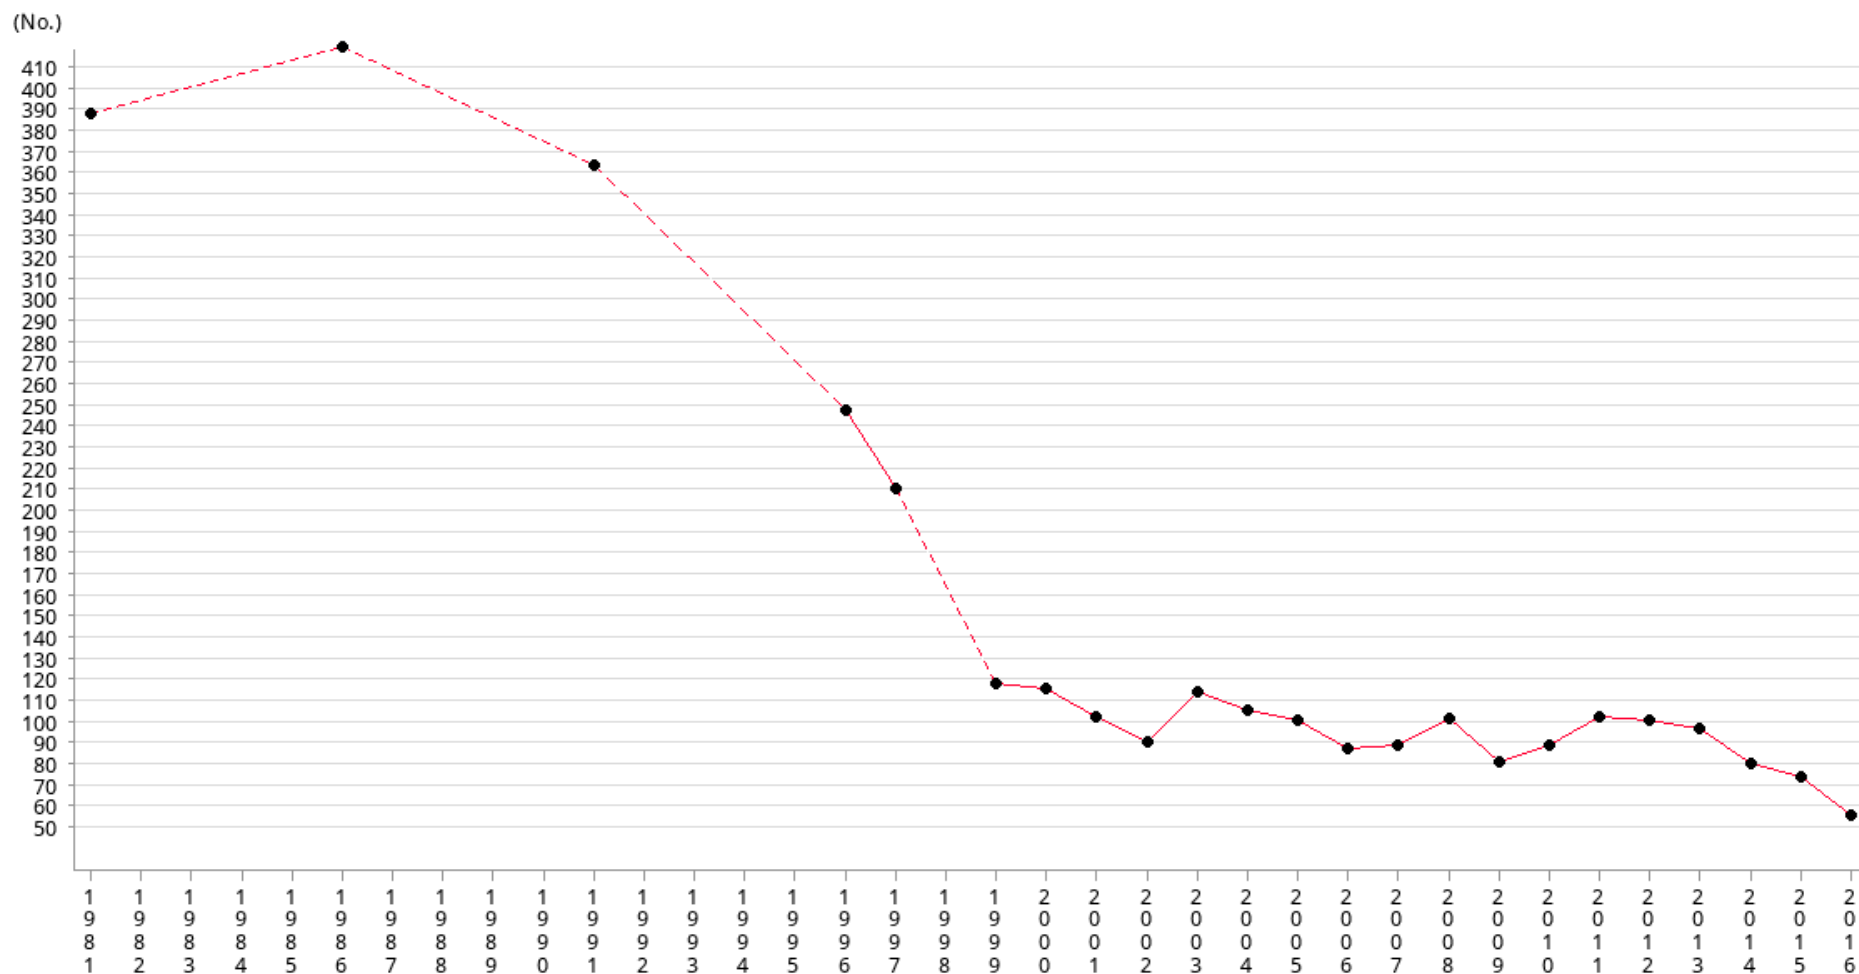

Social Indicators of Hong Kong
 Number of adoption order granted for Wards of Director of Social Welfare

Year	1981	1986	1991	1996	1997	1999	2000	2001	2002	2003	2004	2005	2006	2007	2008
No.	379	410	355	242	206	116	114	101	89	112	104	99	86	88	100

Year	2009	2010	2011	2012	2013	2014	2015	2016
No.	80	88	101	99	95	79	73	55

Operational Definitions

The Adoption Unit finds permanent and stable homes for Wards of Director of Social Welfare (DSW Wards) whose parents are unable or unwilling to take care of them until they reach adulthood. The figures refer to the number of DSW Wards successfully adopted locally with adoption orders granted by Court.