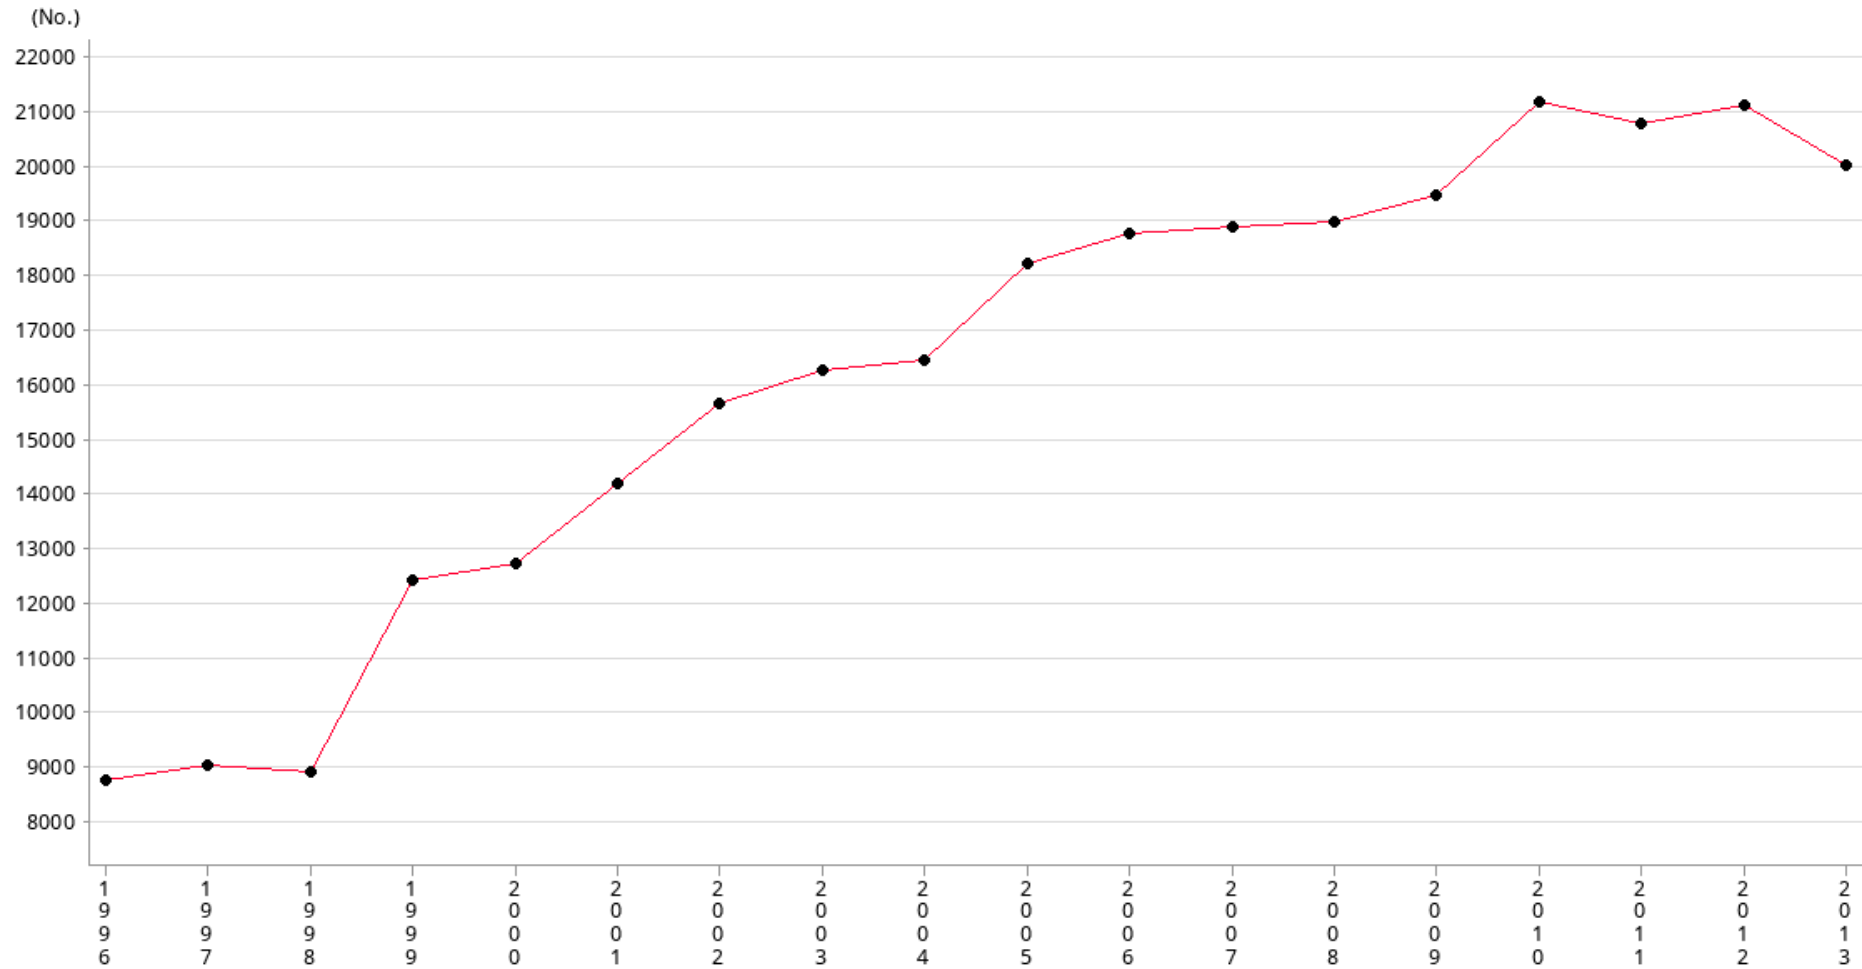

Social Indicators of Hong Kong
Children with membership in major uniformed groups per 100,000

| Year | 1996 | 1997 | 1998 | 1999 | 2000 | 2001 | 2002 | 2003 | 2004 | 2005 |
|------|---------|---------|---------|----------|----------|----------|----------|----------|----------|----------|
| No. | 8762.75 | 9027.32 | 8920.80 | 12390.46 | 12688.81 | 14141.00 | 15591.20 | 16217.90 | 16379.23 | 18139.03 |

| Year | 2006 | 2007 | 2008 | 2009 | 2010 | 2011 | 2012 | 2013 |
|------|----------|----------|----------|----------|----------|----------|----------|----------|
| No. | 18687.61 | 18808.84 | 18901.63 | 19402.52 | 21089.74 | 20697.67 | 21024.44 | 19944.63 |