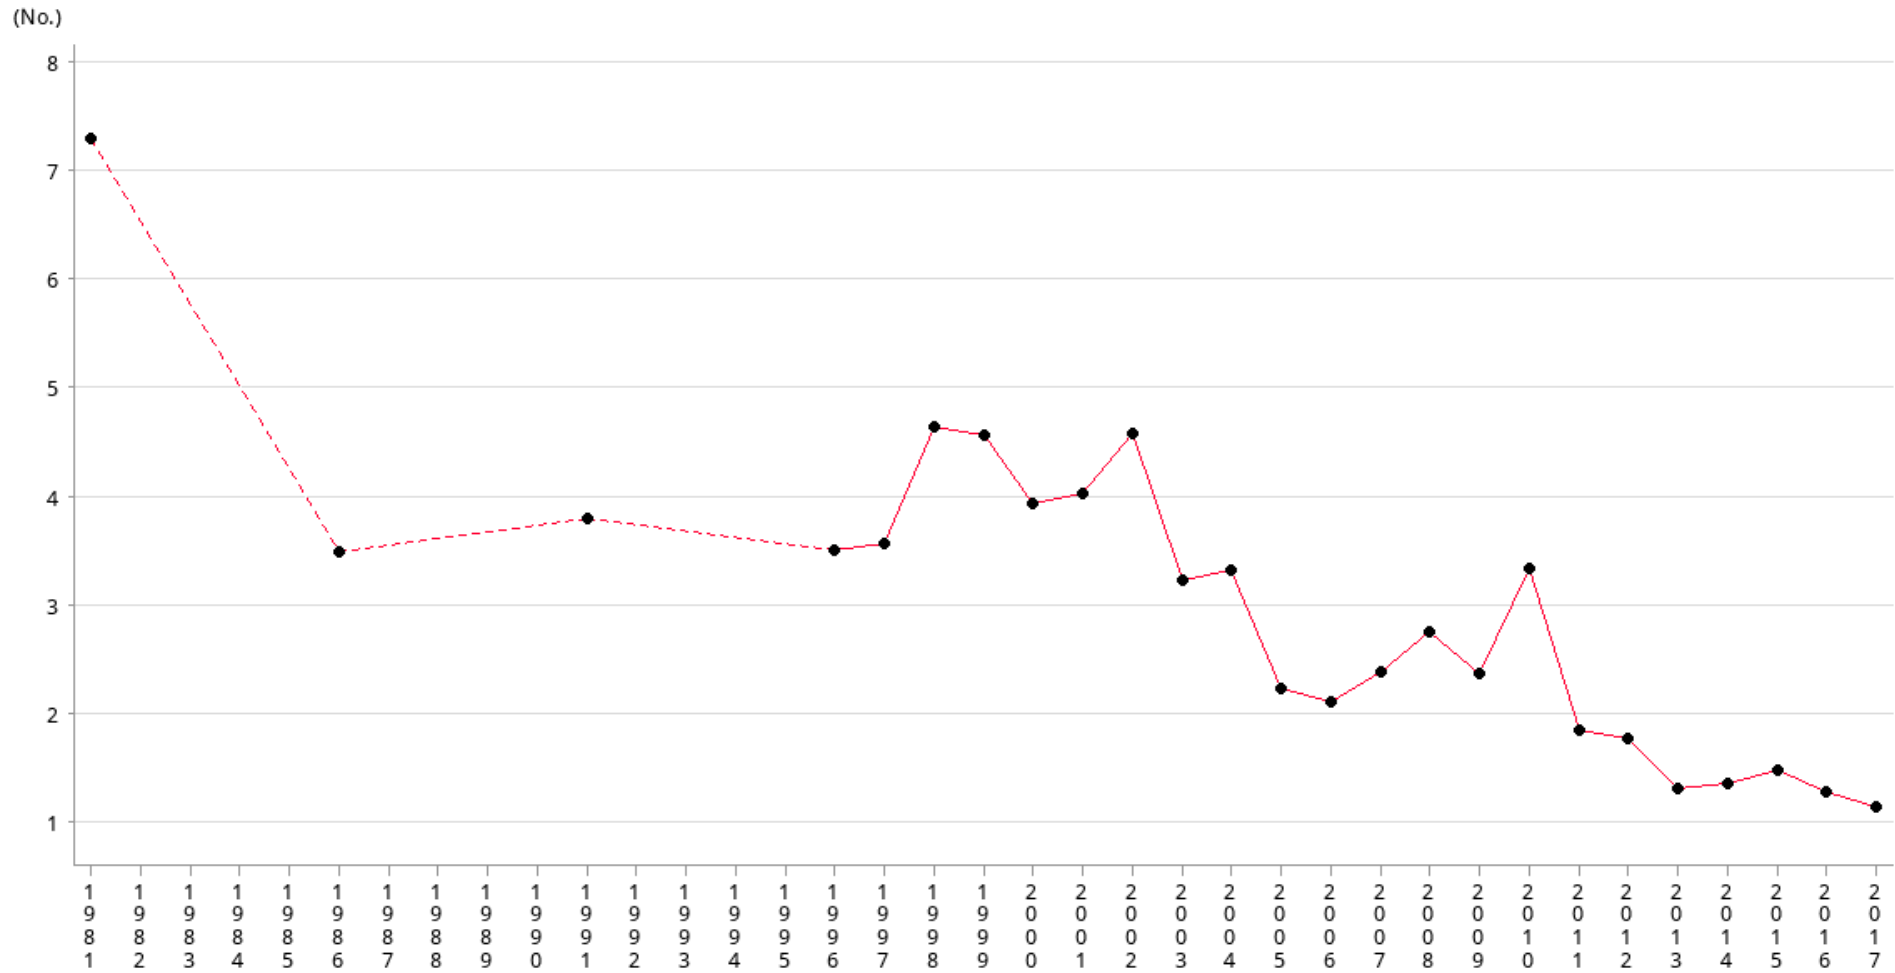

Social Indicators of Hong Kong
 Number of corruption crime convictions per 100,000 population

Year	1981	1986	1991	1996	1997	1998	1999	2000	2001	2002	2003	2004	2005	2006	2007
No.	7.31	3.49	3.81	3.51	3.58	4.65	4.57	3.95	4.04	4.58	3.22	3.32	2.23	2.11	2.39
Year	2008	2009	2010	2011	2012	2013	2014	2015	2016	2017					
No.	2.76	2.37	3.35	1.85	1.78	1.30	1.36	1.47	1.28	1.14					

Operational Definitions

The number of persons convicted for corruption crimes (election included) per 100,000.

Footnote

All figures are collected from ICAC since 1987, Annual Key Statistics on Reports and Prosecutions (Election Excluded).