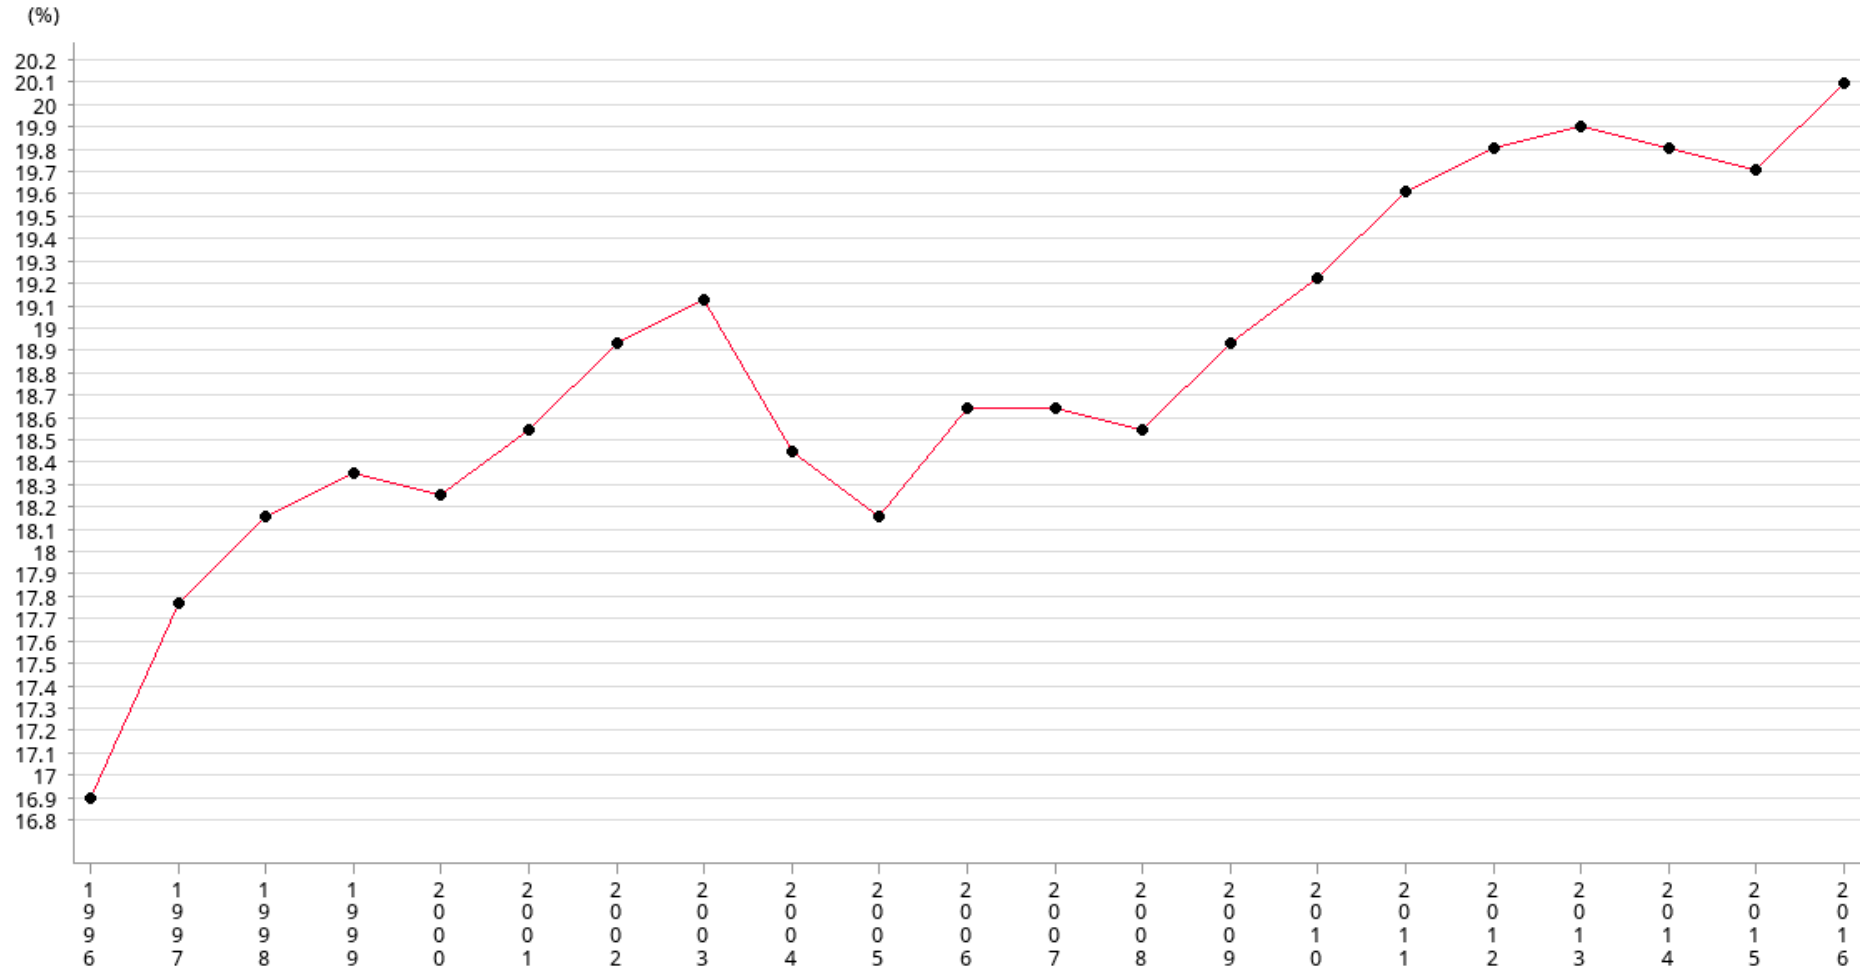

Social Indicators of Hong Kong
Unskilled labour as percentage of total employed persons

Year	1996	1997	1998	1999	2000	2001	2002	2003	2004	2005	2006	2007	2008	2009
%	16.90	17.80	18.20	18.40	18.30	18.60	19	19.20	18.50	18.20	18.70	18.70	18.60	19
Year	2010	2011	2012	2013	2014	2015	2016							
%	19.30	19.70	19.90	20	19.90	19.80	20.20							

Operational Definitions

Unskilled labour refer to workers in the elementary occupation as defined by the Census and Statistics Department.

Footnote

Figures after 1991 are collected from Census and Statistics Department since 1996. Figure for 1991 is extracted from the Hong Kong Annual Digest of Statistics. Data for years before 1991 are not available.

According to C&SD (25Sep2009), starting from the year 2001, annual figures derived from the General Household Survey (GHS) may be different from those in the earlier edition. For the previous edition, the annual figures are compiled based on the average data for the four quarters of the year concerned. Starting from this edition, these statistics are compiled based on data collected in the General Household Survey in January to December each year as well as the mid-year population estimates by District Council district compiled jointly by the Census and Statistics Department and an inter-departmental Working Group on Population Distribution Projections.