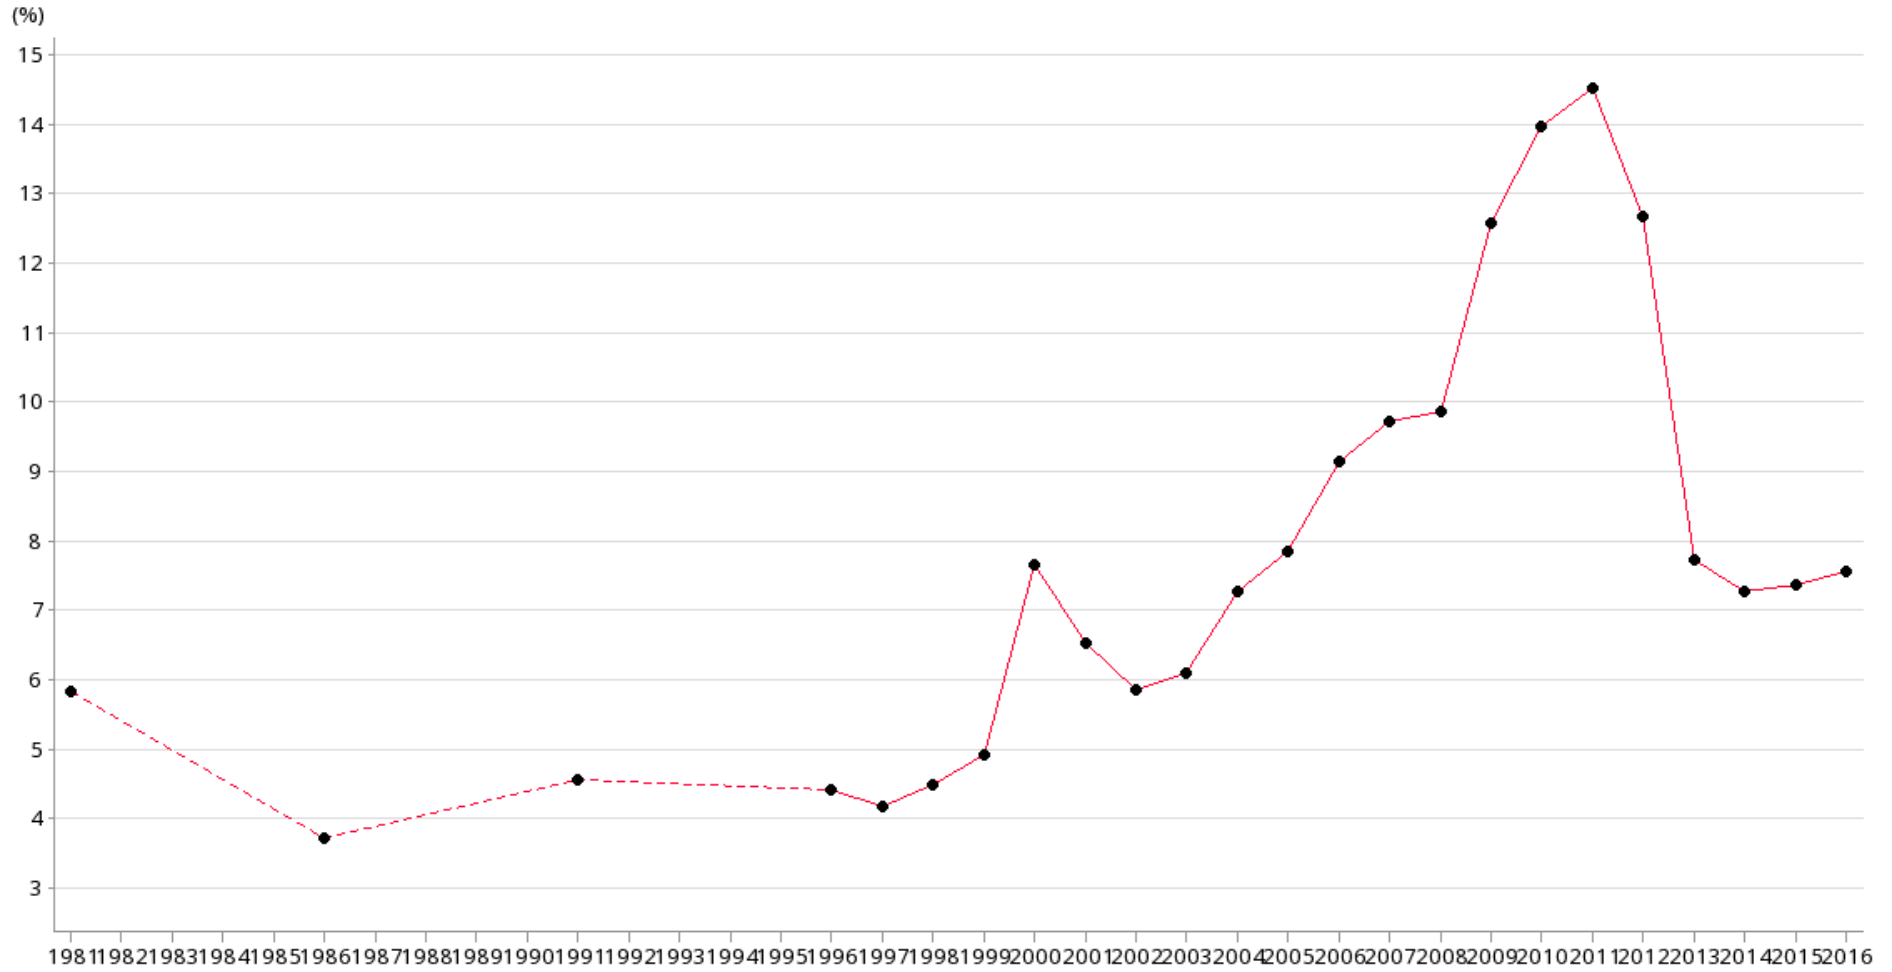

Social Indicators of Hong Kong  
Percentage of children born outside of marriage

Year	1981	1986	1991	1996	1997
%	5.8125918442321796	3.7141155779590398	4.5526484636771896	4.3948048731404512	4.1653555043972244
Year	1998	1999	2000	2001	2002
%	4.483094684758977	4.8960044329223642	7.62	6.5	5.83
Year	2003	2004	2005	2006	2007
%	6.07	7.24	7.81	9.09	9.66
Year	2008	2009	2010	2011	2012
%	9.81	12.5	13.89	14.42	12.6
Year	2013	2014	2015	2016	
%	7.68	7.23	7.33	7.52	

### Operational Definitions

The percentage of births of children registered who were born out of wedlock.