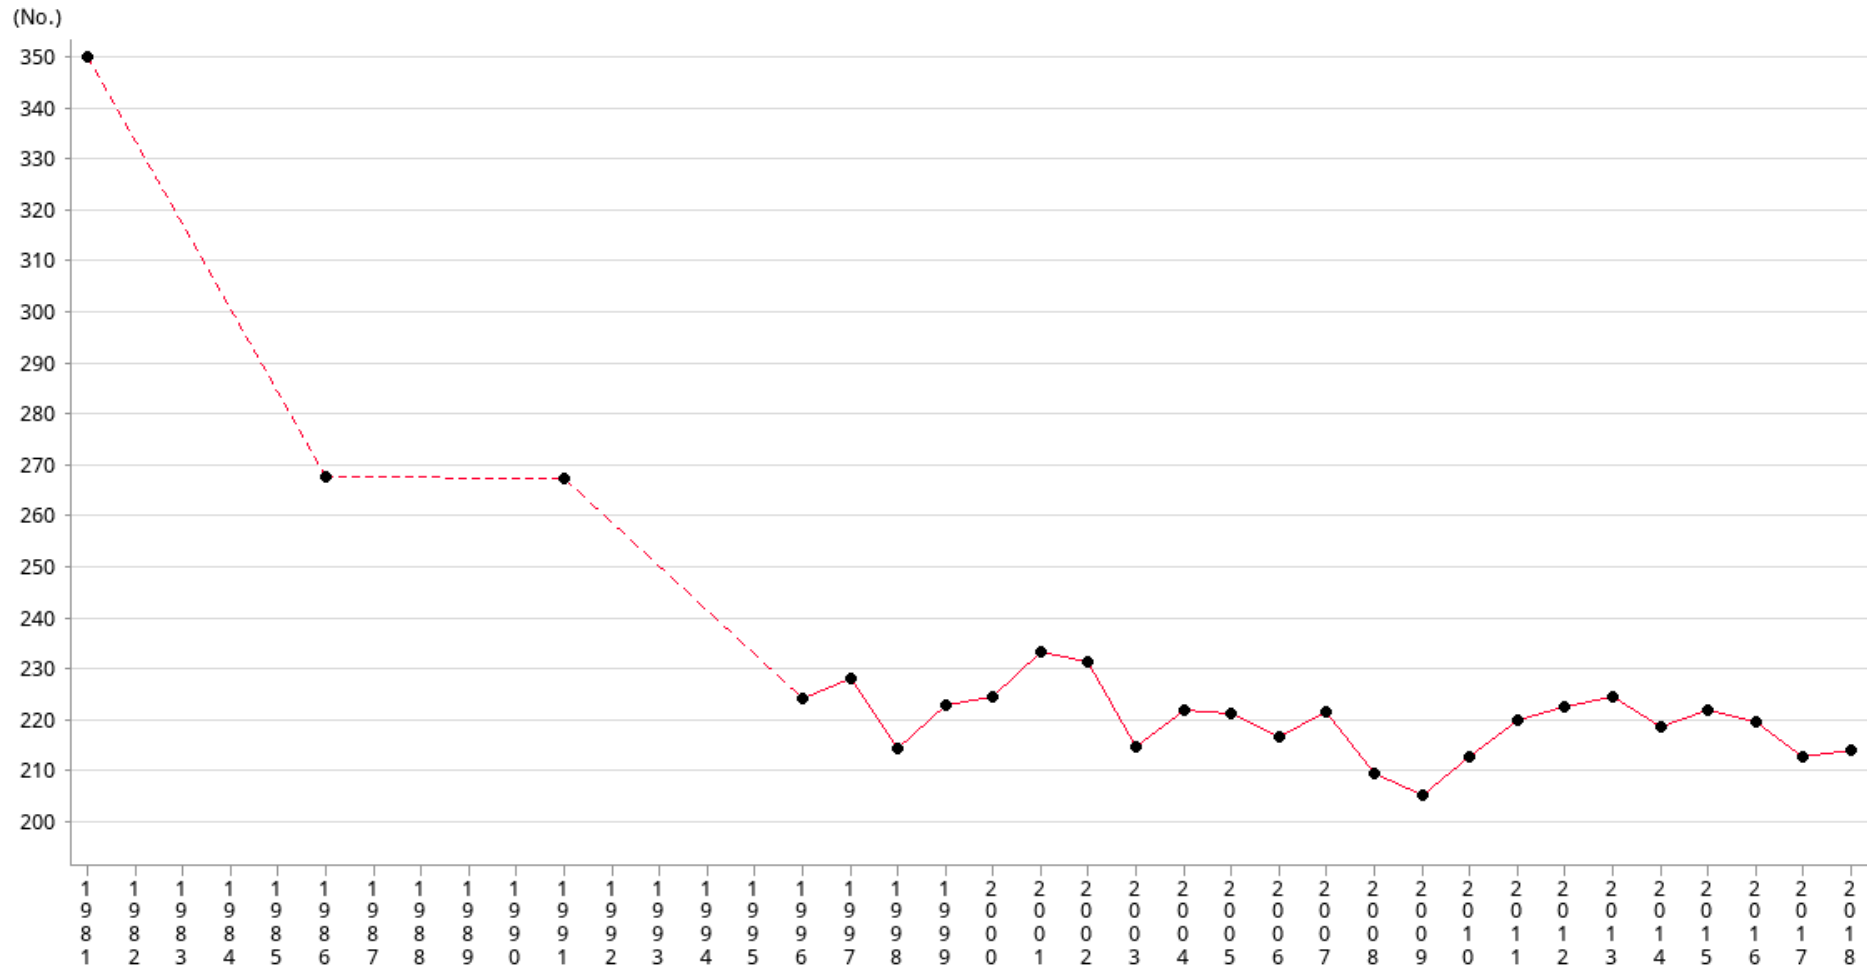

Social Indicators of Hong Kong
 Number traffic accidents per 100,000 population

Year	1981	1986	1991	1996	1997	1998	1999	2000	2001	2002	2003	2004	2005
No.	347.92	266.72	266.46	223.71	227.70	214.16	222.72	224.29	232.80	230.96	214.48	221.51	221.07
Year	2006	2007	2008	2009	2010	2011	2012	2013	2014	2015	2016	2017	2018
No.	216.55	221.43	209.49	205.31	212.74	219.77	222.29	224.12	218.41	221.77	219.43	212.74	213.86

Operational Definitions

The number of traffic accidents per 100,000 population, based on mid-year estimate of population.

Footnote

Figures exclude accidents involving only damages.

All figures are collected from Census and Statistics Department since 1981.