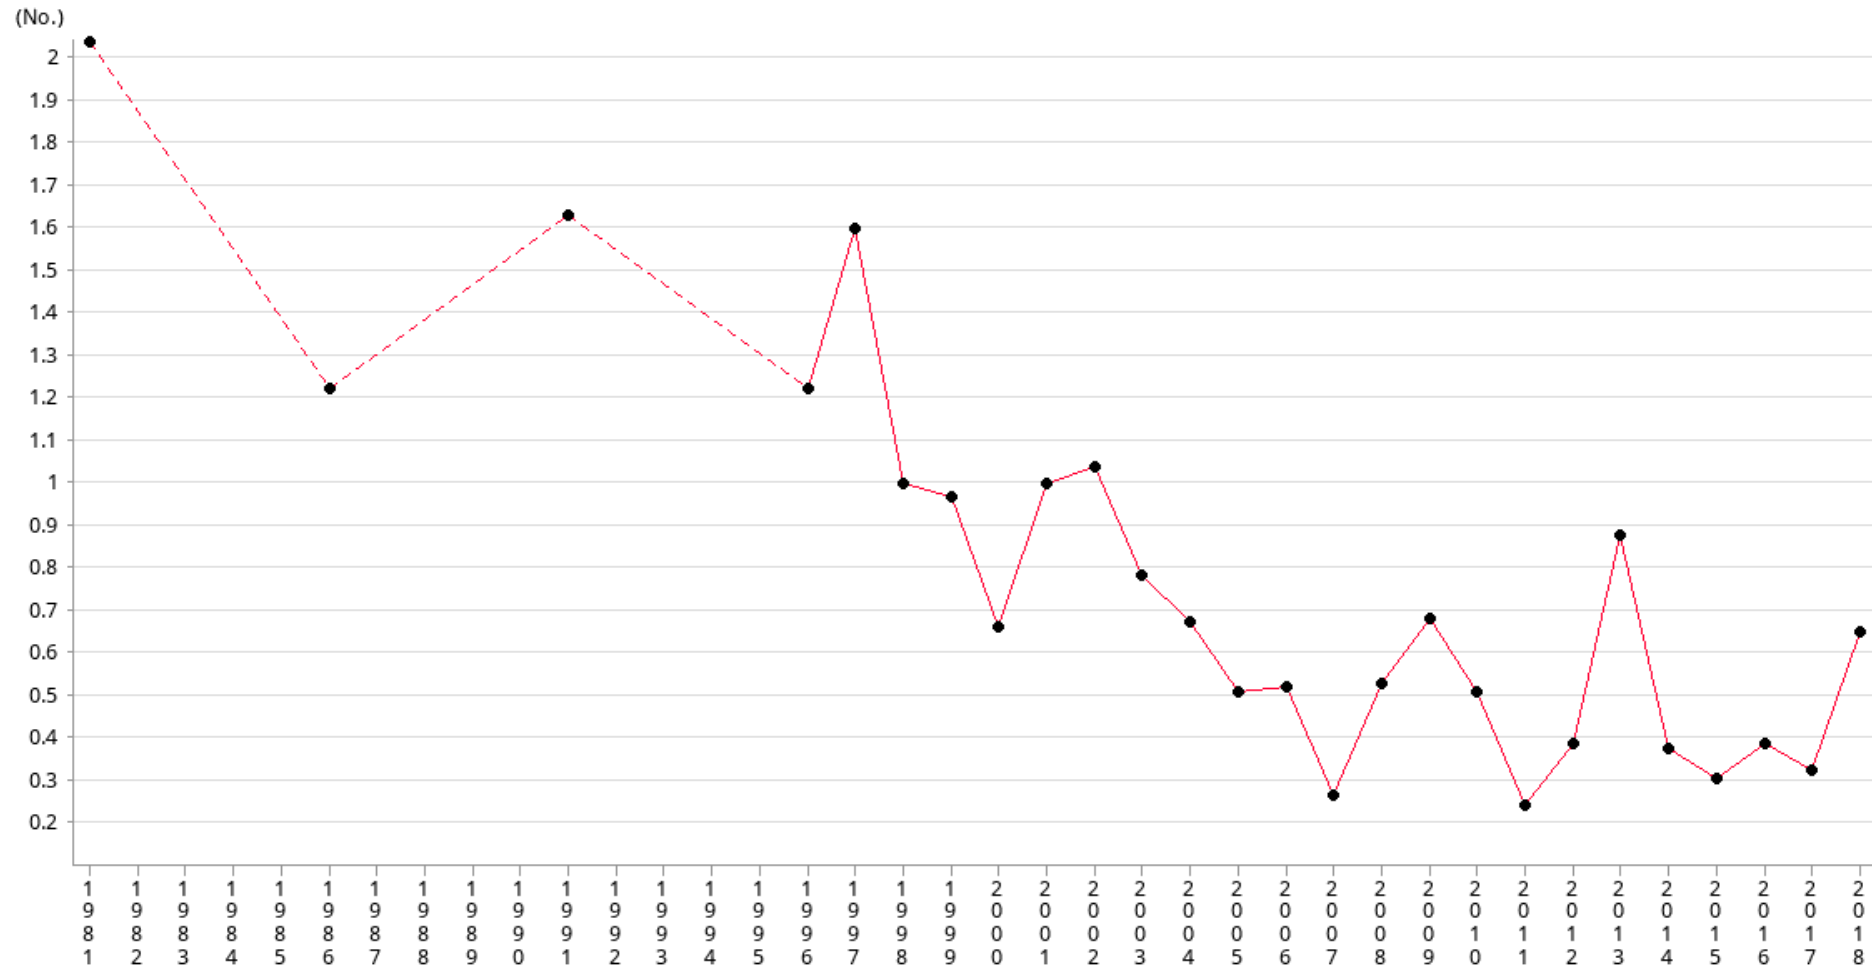

Social Indicators of Hong Kong
Homicides per 100,000 population

Social Indicators of Hong Kong
Homicides per 100,000 population

Year	1981	1986	1991	1996	1997	1998	1999	2000	2001	2002	2003	2004	2005	2006	2007
No.	2	1.20	1.60	1.20	1.57	0.98	0.95	0.65	0.98	1.02	0.77	0.66	0.50	0.51	0.26

Year	2008	2009	2010	2011	2012	2013	2014	2015	2016	2017	2018
No.	0.52	0.67	0.50	0.24	0.38	0.86	0.37	0.30	0.38	0.32	0.64

Operational Definitions

The number of homicides per 100,000 population.

Footnote

Figures for 1983, 1987 and 1992 are collected from Royal Hong Kong Police Force.
Figures after 1997 are collected from Hong Kong Police Force.