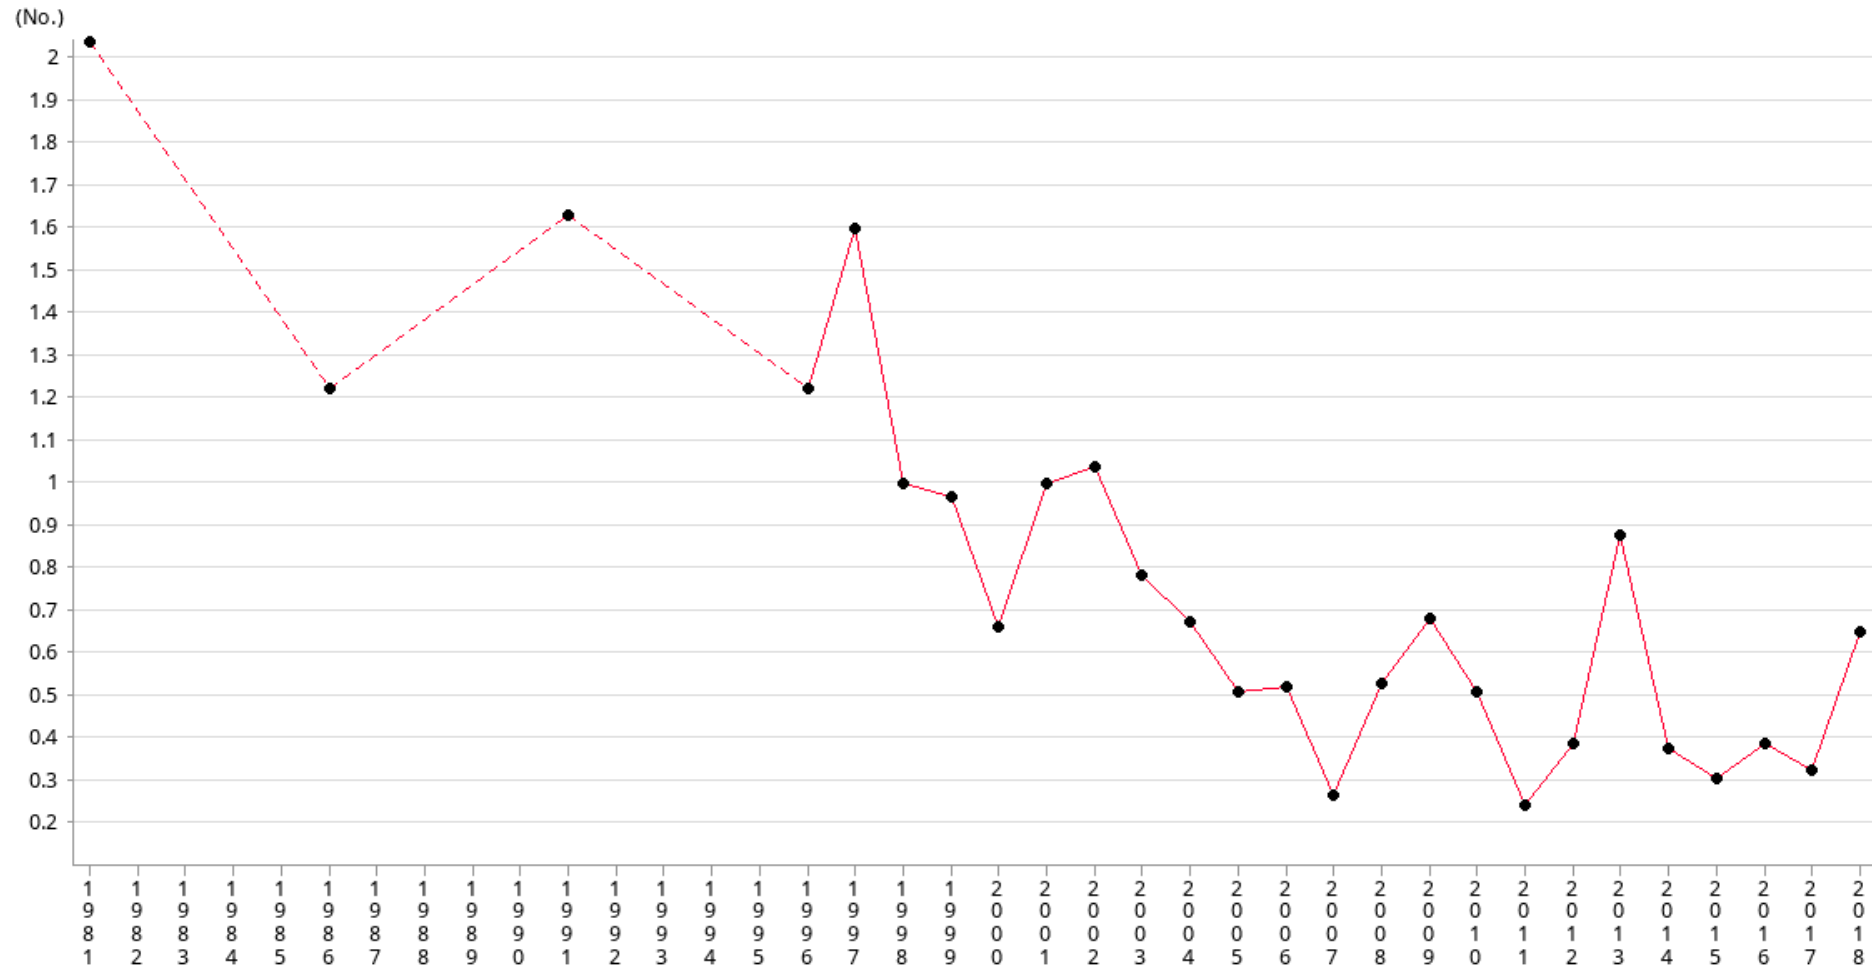

Social Indicators of Hong Kong  
Homicides per 100,000 population

Social Indicators of Hong Kong  
Homicides per 100,000 population

---

Year	1981	1986	1991	1996	1997	1998	1999	2000	2001	2002	2003	2004	2005	2006	2007
No.	2	1.20	1.60	1.20	1.57	0.98	0.95	0.65	0.98	1.02	0.77	0.66	0.50	0.51	0.26

Year	2008	2009	2010	2011	2012	2013	2014	2015	2016	2017	2018
No.	0.52	0.67	0.50	0.24	0.38	0.86	0.37	0.30	0.38	0.32	0.64

### Operational Definitions

The number of homicides per 100,000 population.

### Footnote

Figures for 1983, 1987 and 1992 are collected from Royal Hong Kong Police Force.  
Figures after 1997 are collected from Hong Kong Police Force.