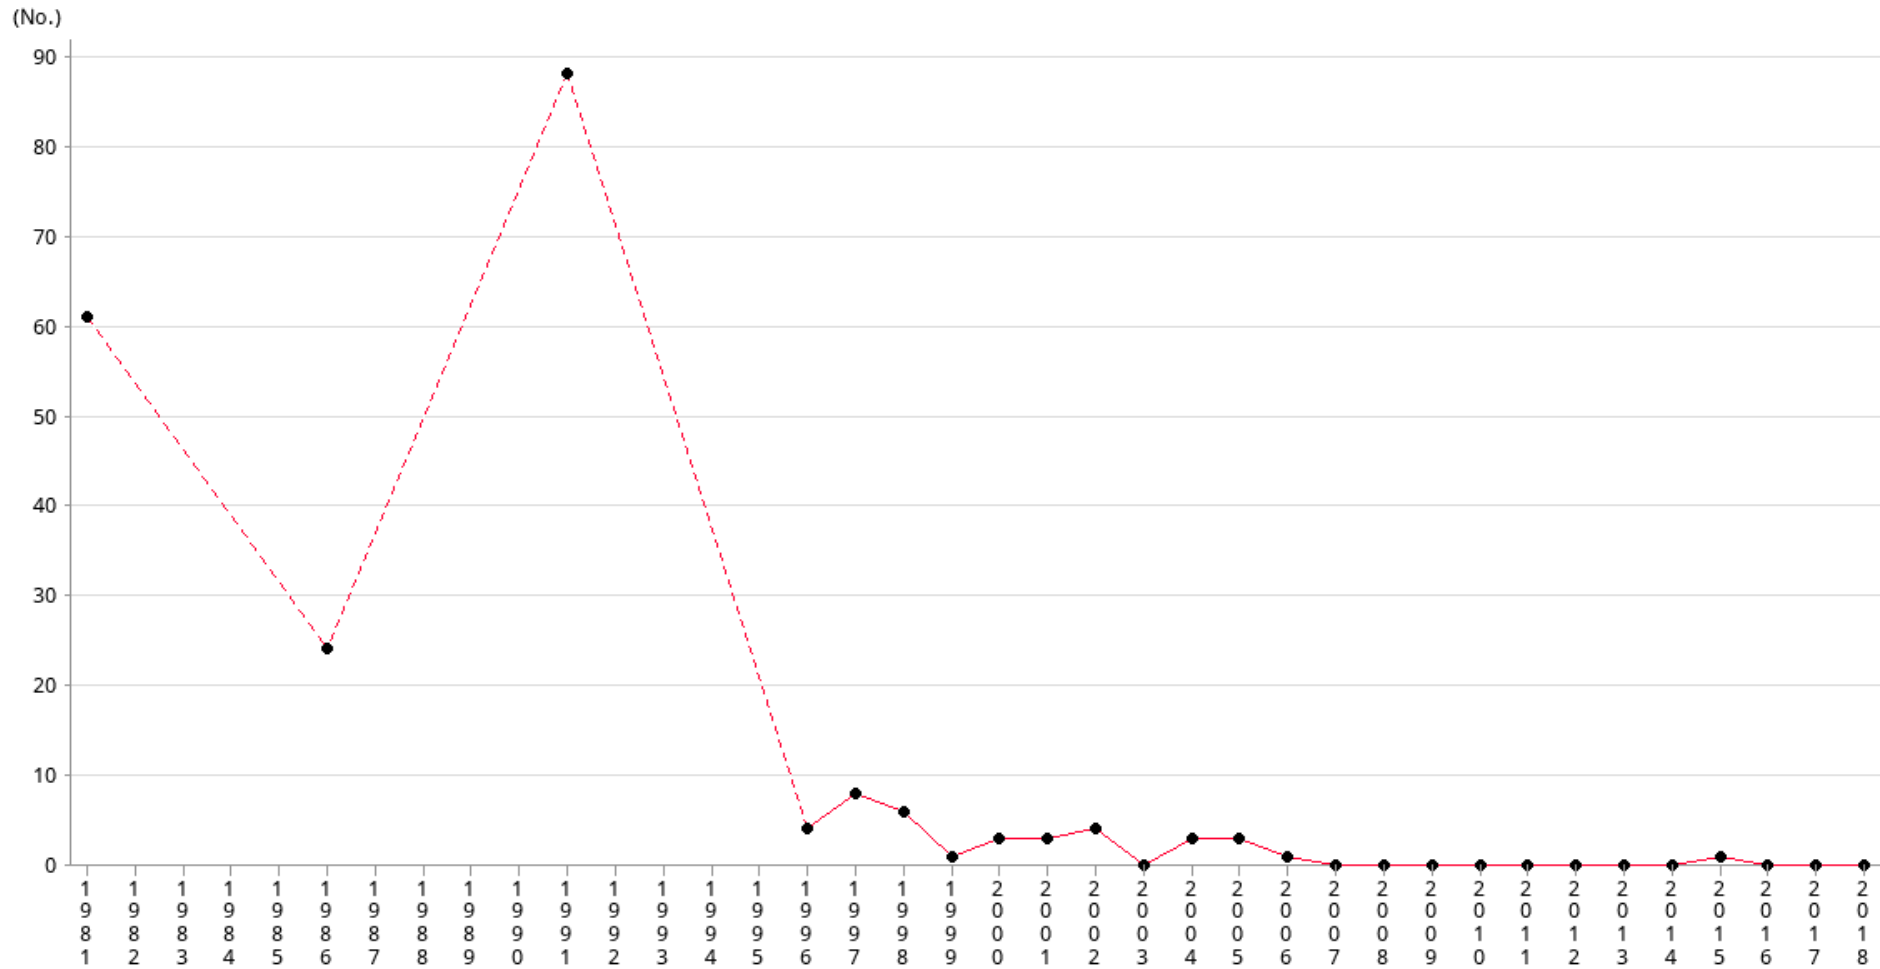

Social Indicators of Hong Kong
Number of robbery with genuine firearms

Year	1981	1986	1991	1996	1997	1998	1999	2000	2001	2002	2003	2004	2005	2006	2007
No.	61	24	88	4	8	6	1	3	3	4	0	3	3	1	0

Year	2008	2009	2010	2011	2012	2013	2014	2015	2016	2017	2018
No.	0	0	0	0	0	0	0	1	0	0	0

Operational Definitions

Number of robbery with genuine firearms

Footnote

Figures for 1983, 1987 and 1992 are collected from Royal Hong Kong Police Force.

Figures after 1997 are collected from Hong Kong Police Force.