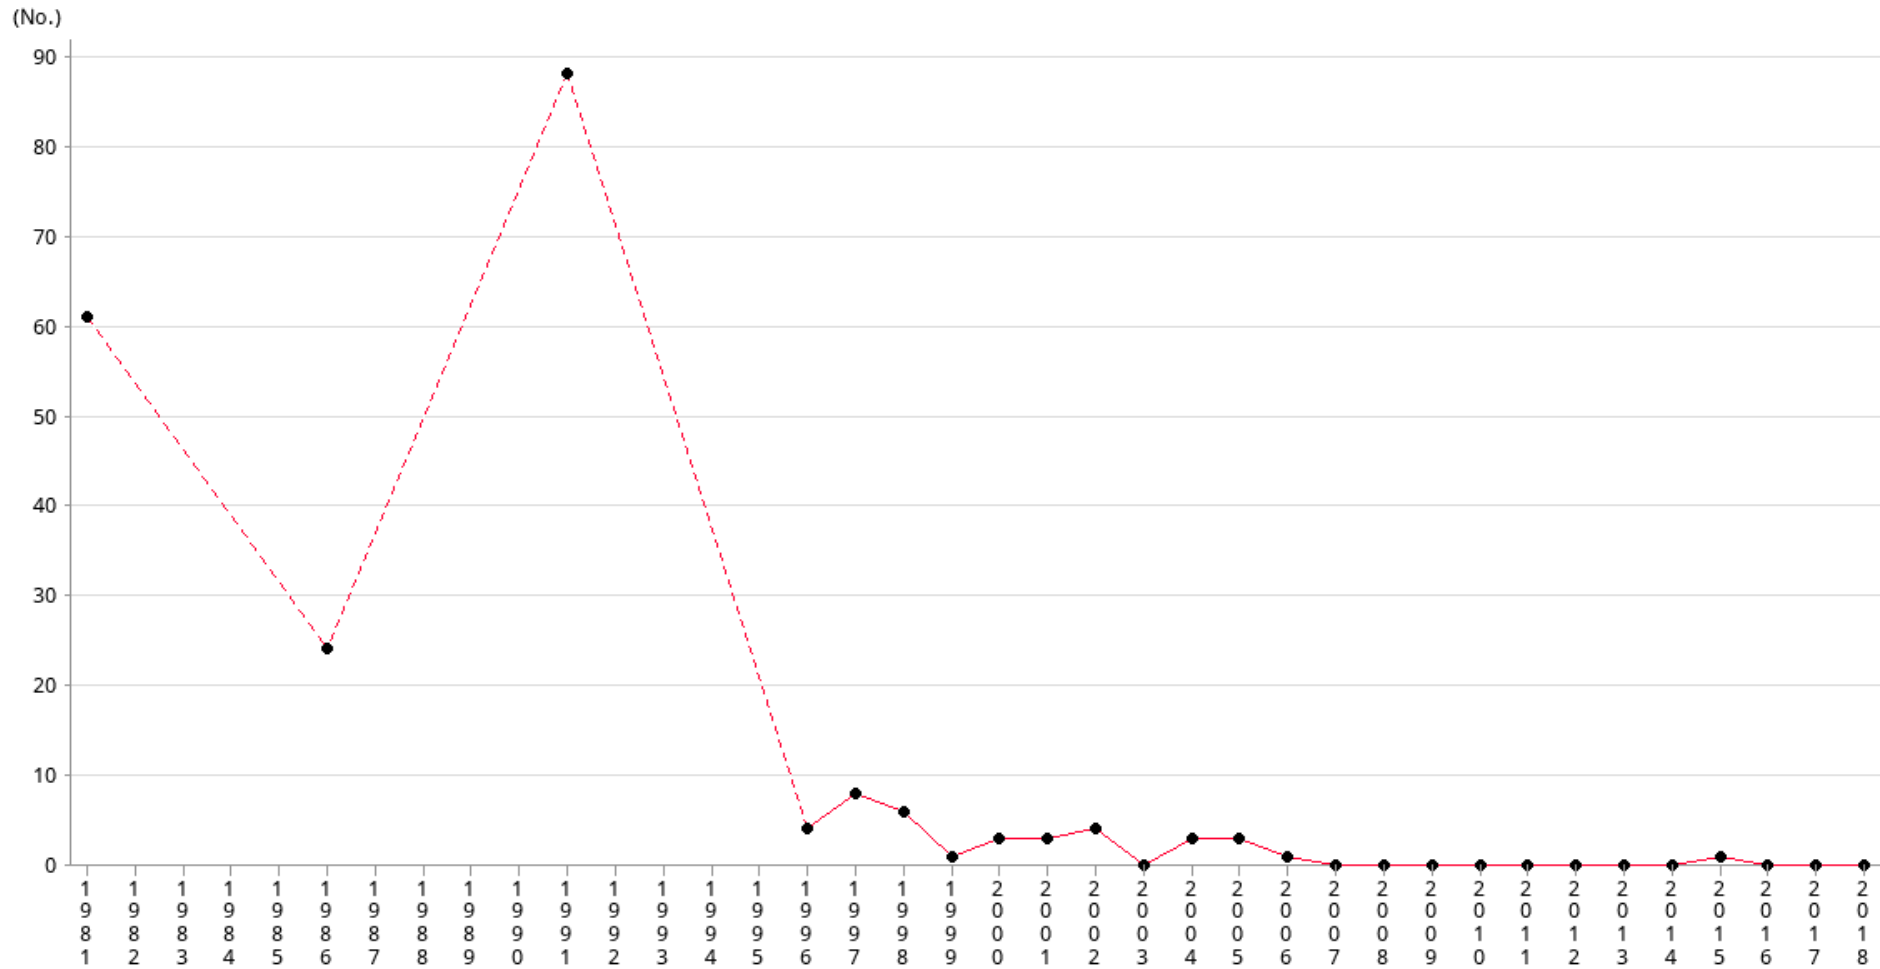

Social Indicators of Hong Kong
Number of robbery with genuine firearms

Year	1981	1986	1991	1996	1997	1998	1999	2000	2001	2002	2003	2004	2005	2006	2007
No.	61	24	88	4	8	6	1	3	3	4	0	3	3	1	0
Year	2008	2009	2010	2011	2012	2013	2014	2015	2016	2017	2018				
No.	0	0	0	0	0	0	0	1	0	0	0				

Operational Definitions

Number of robbery with genuine firearms

Footnote

Figures for 1983, 1987 and 1992 are collected from Royal Hong Kong Police Force.
Figures after 1997 are collected from Hong Kong Police Force.