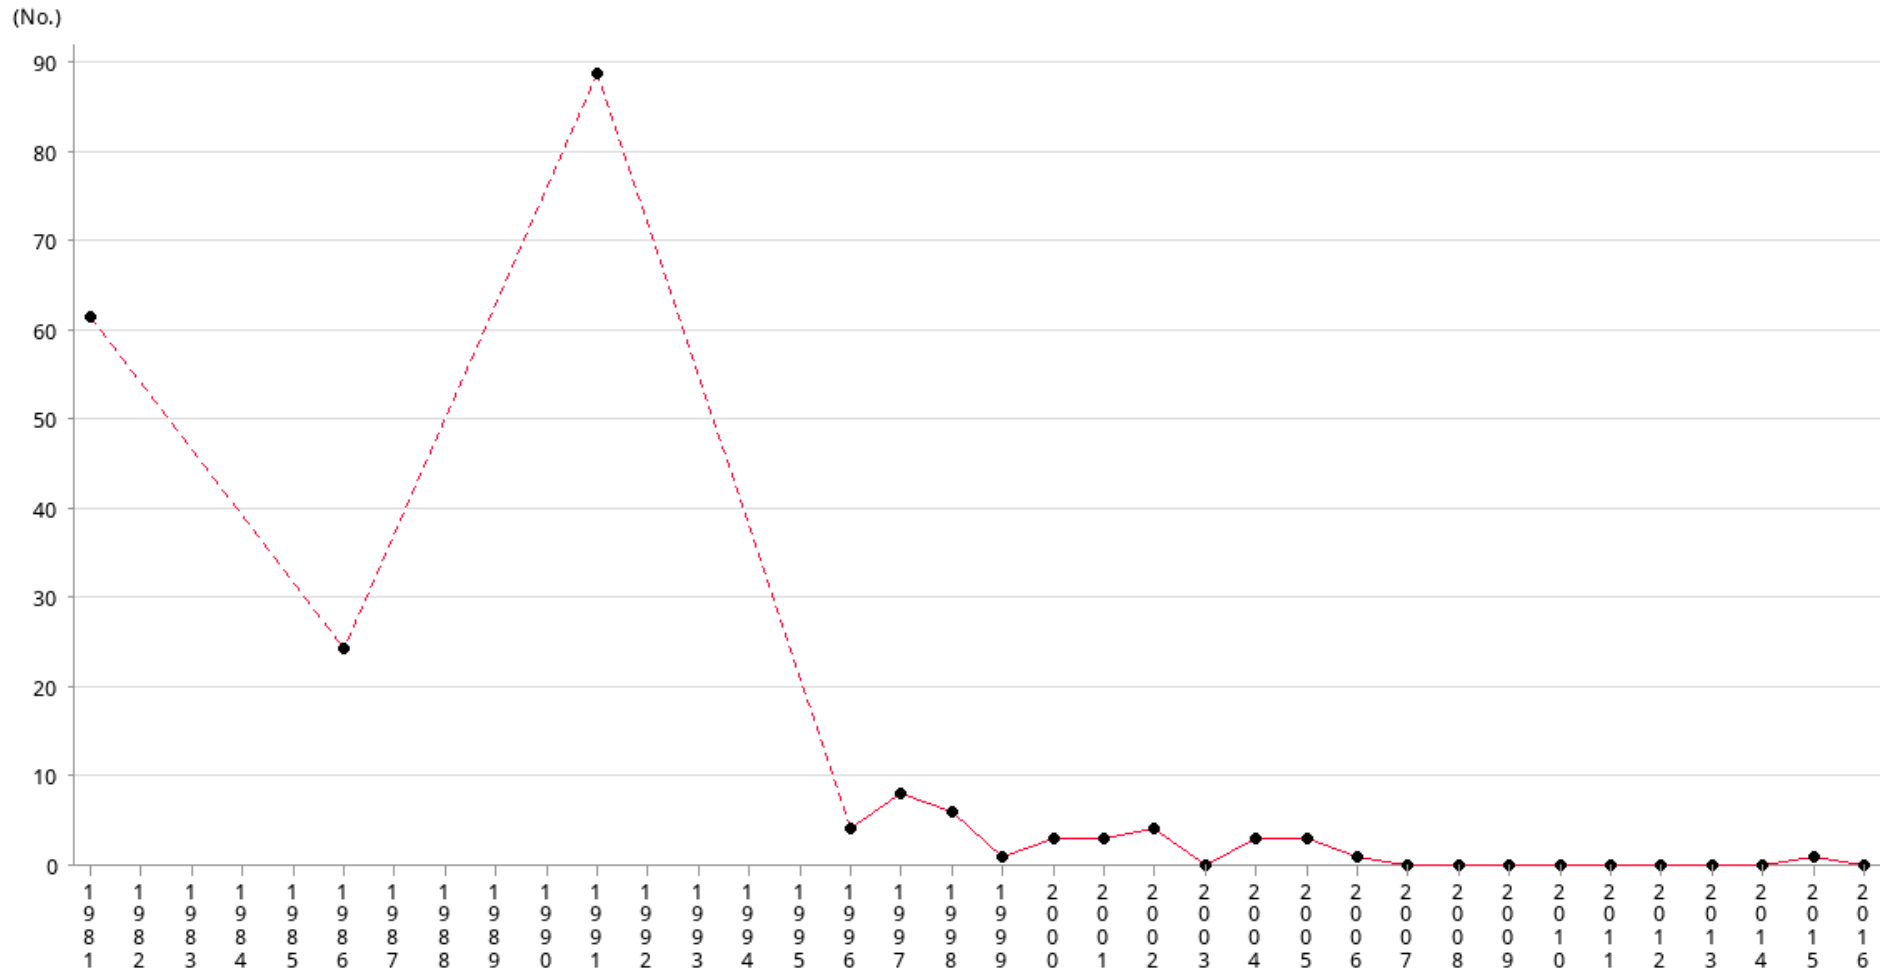

Social Indicators of Hong Kong  
Number of robbery with genuine firearms

Year	1981	1986	1991	1996	1997	1998	1999	2000	2001	2002	2003	2004	2005	2006	2007
No.	61	24	88	4	8	6	1	3	3	4	0	3	3	1	0

Year	2008	2009	2010	2011	2012	2013	2014	2015	2016
No.	0	0	0	0	0	0	0	1	0

### Operational Definitions

Number of robbery with genuine firearms

### Footnote

Figures for 1983, 1987 and 1992 are collected from Royal Hong Kong Police Force.

Figures after 1997 are collected from Hong Kong Police Force.