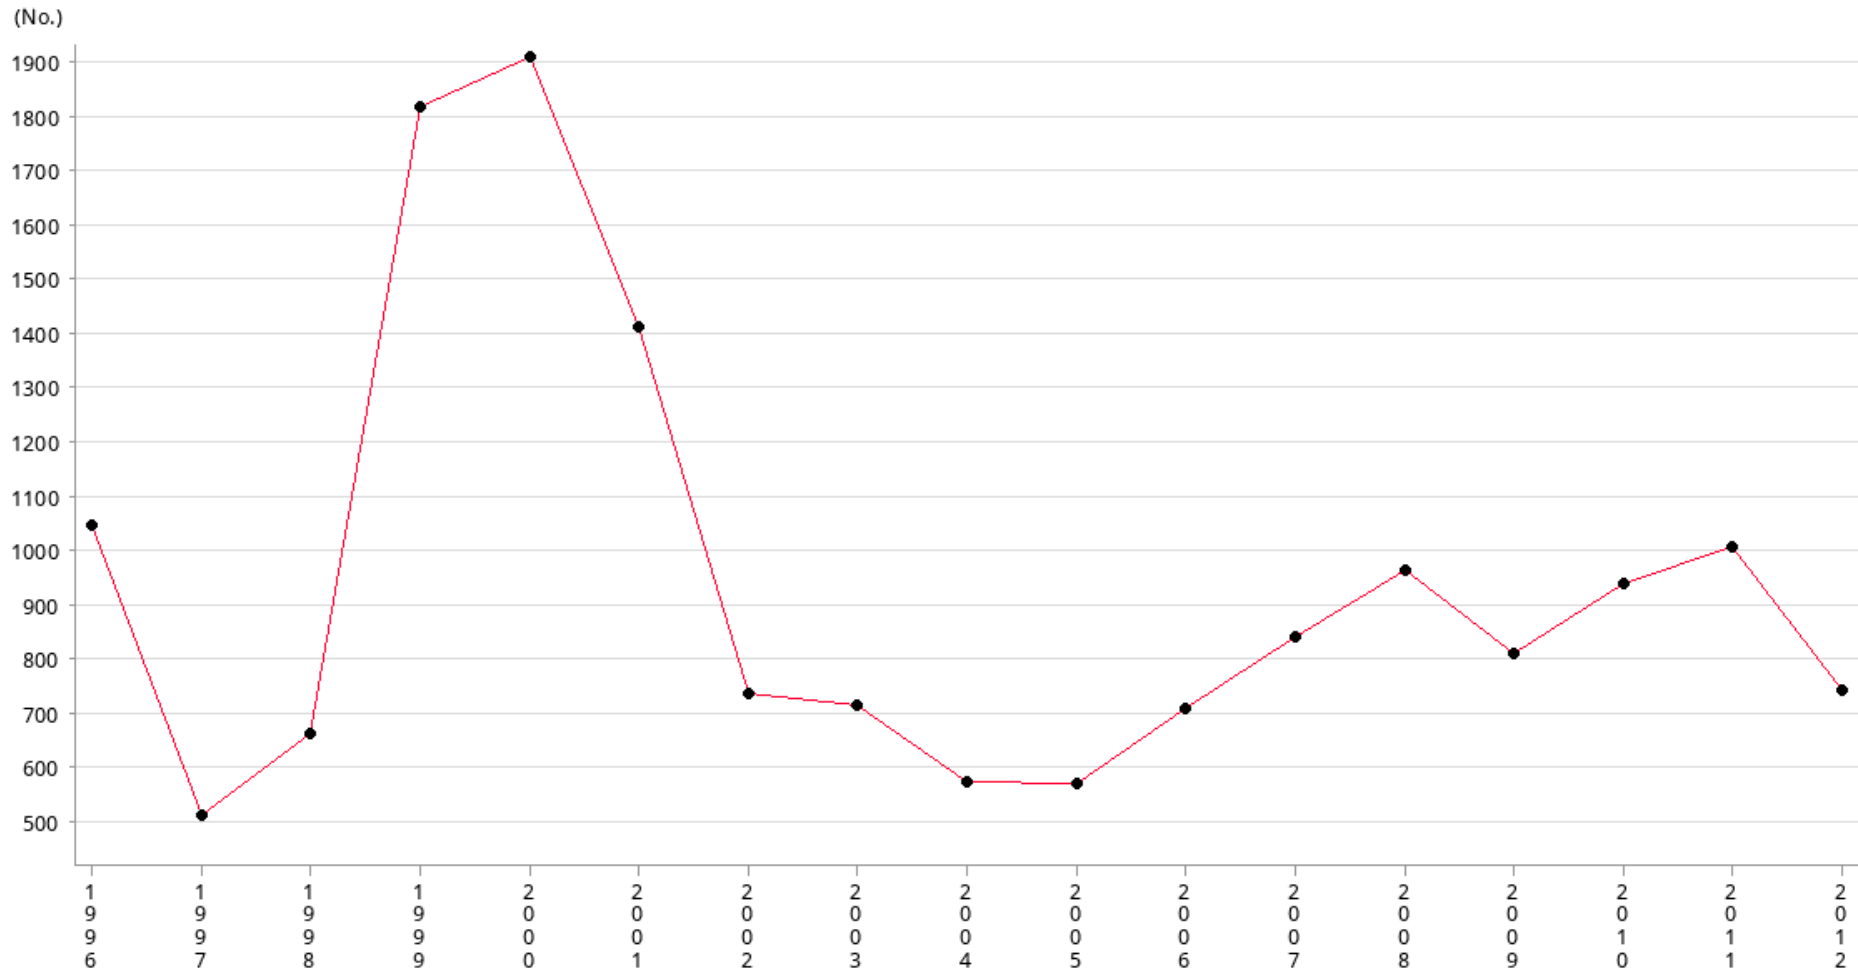

Social Indicators of Hong Kong
Number complaints concerning travel tours

Year	1996	1997	1998	1999	2000	2001	2002	2003	2004	2005	2006	2007	2008	2009	2010
No.	1038	513	660	1799	1890	1399	734	712	572	570	705	837	959	805	932

Year	2011	2012
No.	999	738

Operational Definitions

The number of complaints concerning travel tours, as provided by the Travel Industry Council of Hong Kong.

Footnote

All figures are collected from Travel Industry Council of Hong Kong since 1996.